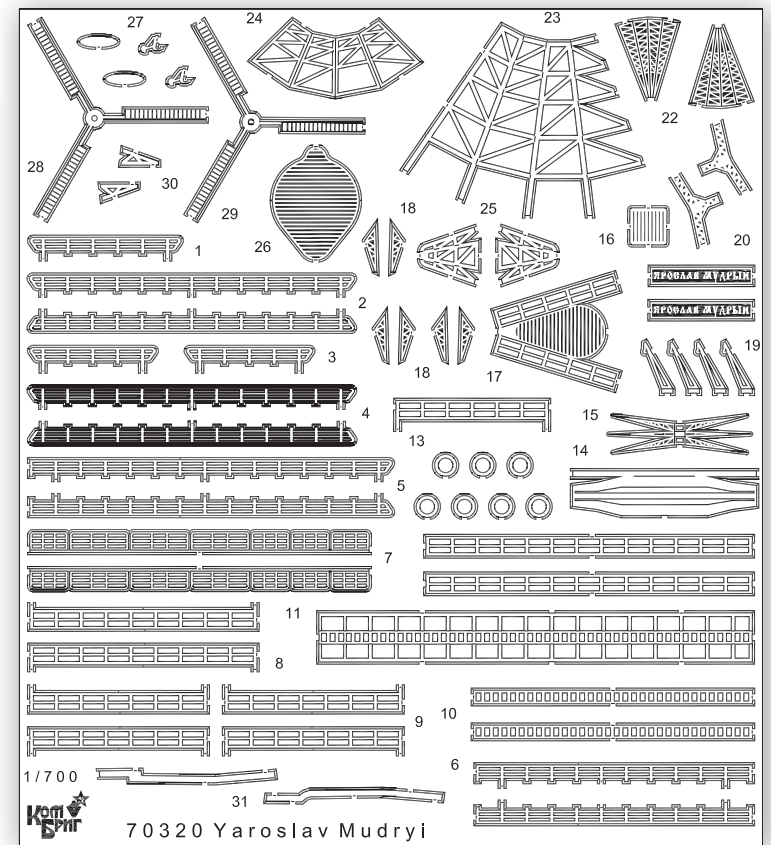

СХЕМА СБОРКИ МОДЕЛИ ASSEMBLY INSTRUCTIONS

2

70320 For more info on Combrig kits see: www.combrig-models.com www.steelnavy.com www.modelwarships.com