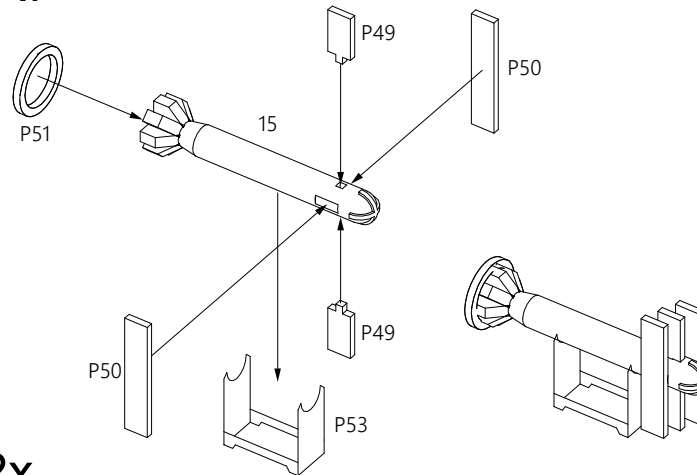

Soviet minesweeper Pr.266ME, 1990

MT-264

1/700

A2

A3

2x

A5

2x

A6

2x

A7

2x

A8

2x

A9

* - self made parts L=1.8mm Ø 0.4mm