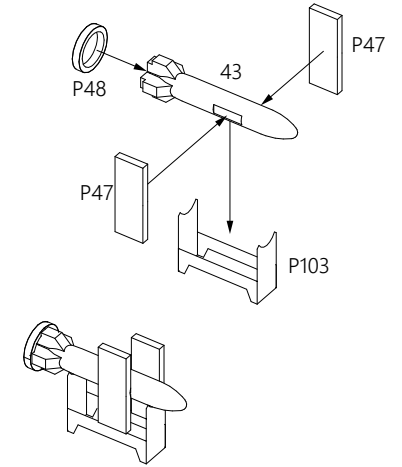

Soviet minesweeper Pr.266ME, 1990

MT-264

1/700

A2

A3

2x

A5

2x

A6

2x

A7

2x

A8

2x

A9

* - self made parts L=1.8mm Ø 0.4mm