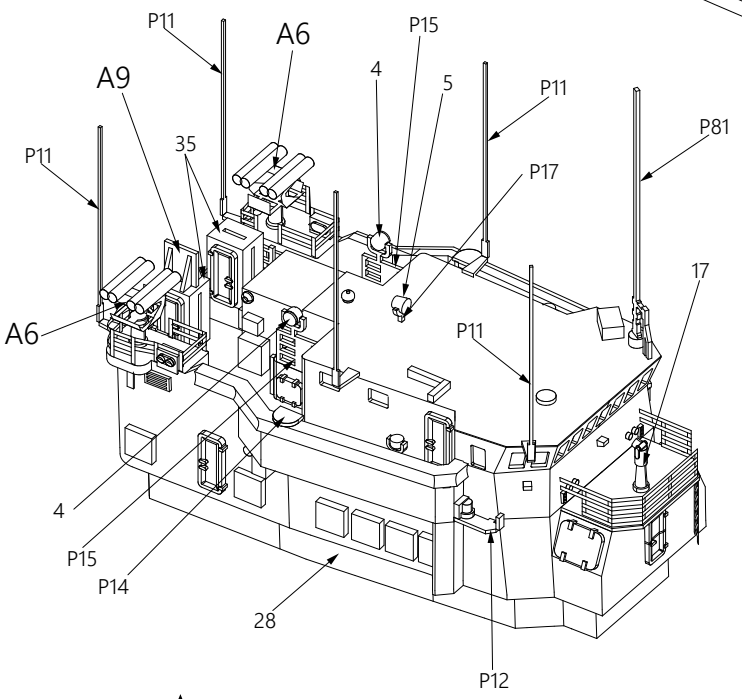

Soviet minesweeper Pr.266ME, 1990

MT-264

1/700

A2

A3

2x

A5

2x

A6

2x

A7

2x

A8

2x

A9

* - self made parts L=1.8mm Ø 0.4mm