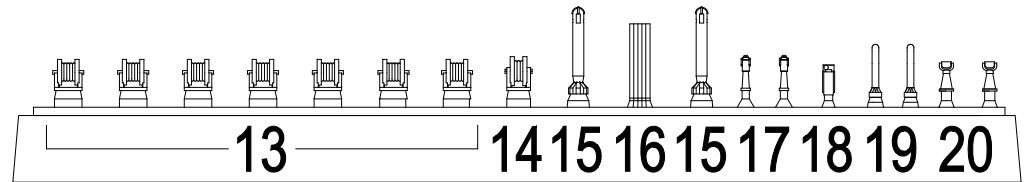

Soviet minesweeper Pr.266ME, 1990

MT-264

1/700

A2

A3

2x

A5

2x

A6

2x

A7

2x

A8

2x

A9

* - self made parts L=1.8mm Ø 0.4mm