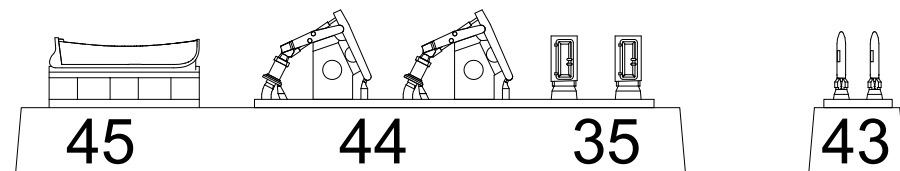

Soviet minesweeper Pr.266ME, 1990

MT-264

1/700

A2

A3

2x

A5

2x

A6

2x

A7

2x

A8

2x

A9

* - self made parts L=1.8mm Ø 0.4mm