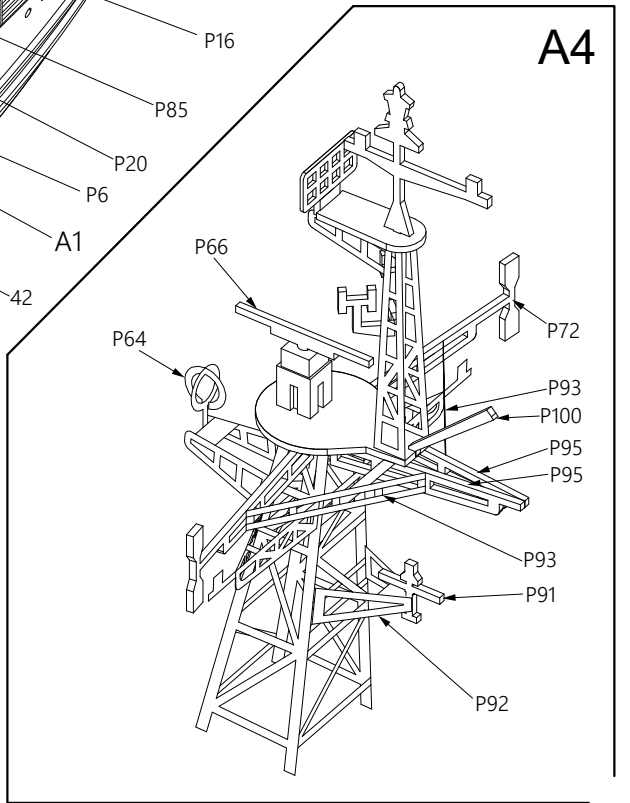

Soviet minesweeper Pr.266ME, 1990

MT-264

1/700

A2

A3

2x

A5

2x

A6

2x

A7

2x

A8

2x

A9

* - self made parts L=1.8mm Ø 0.4mm