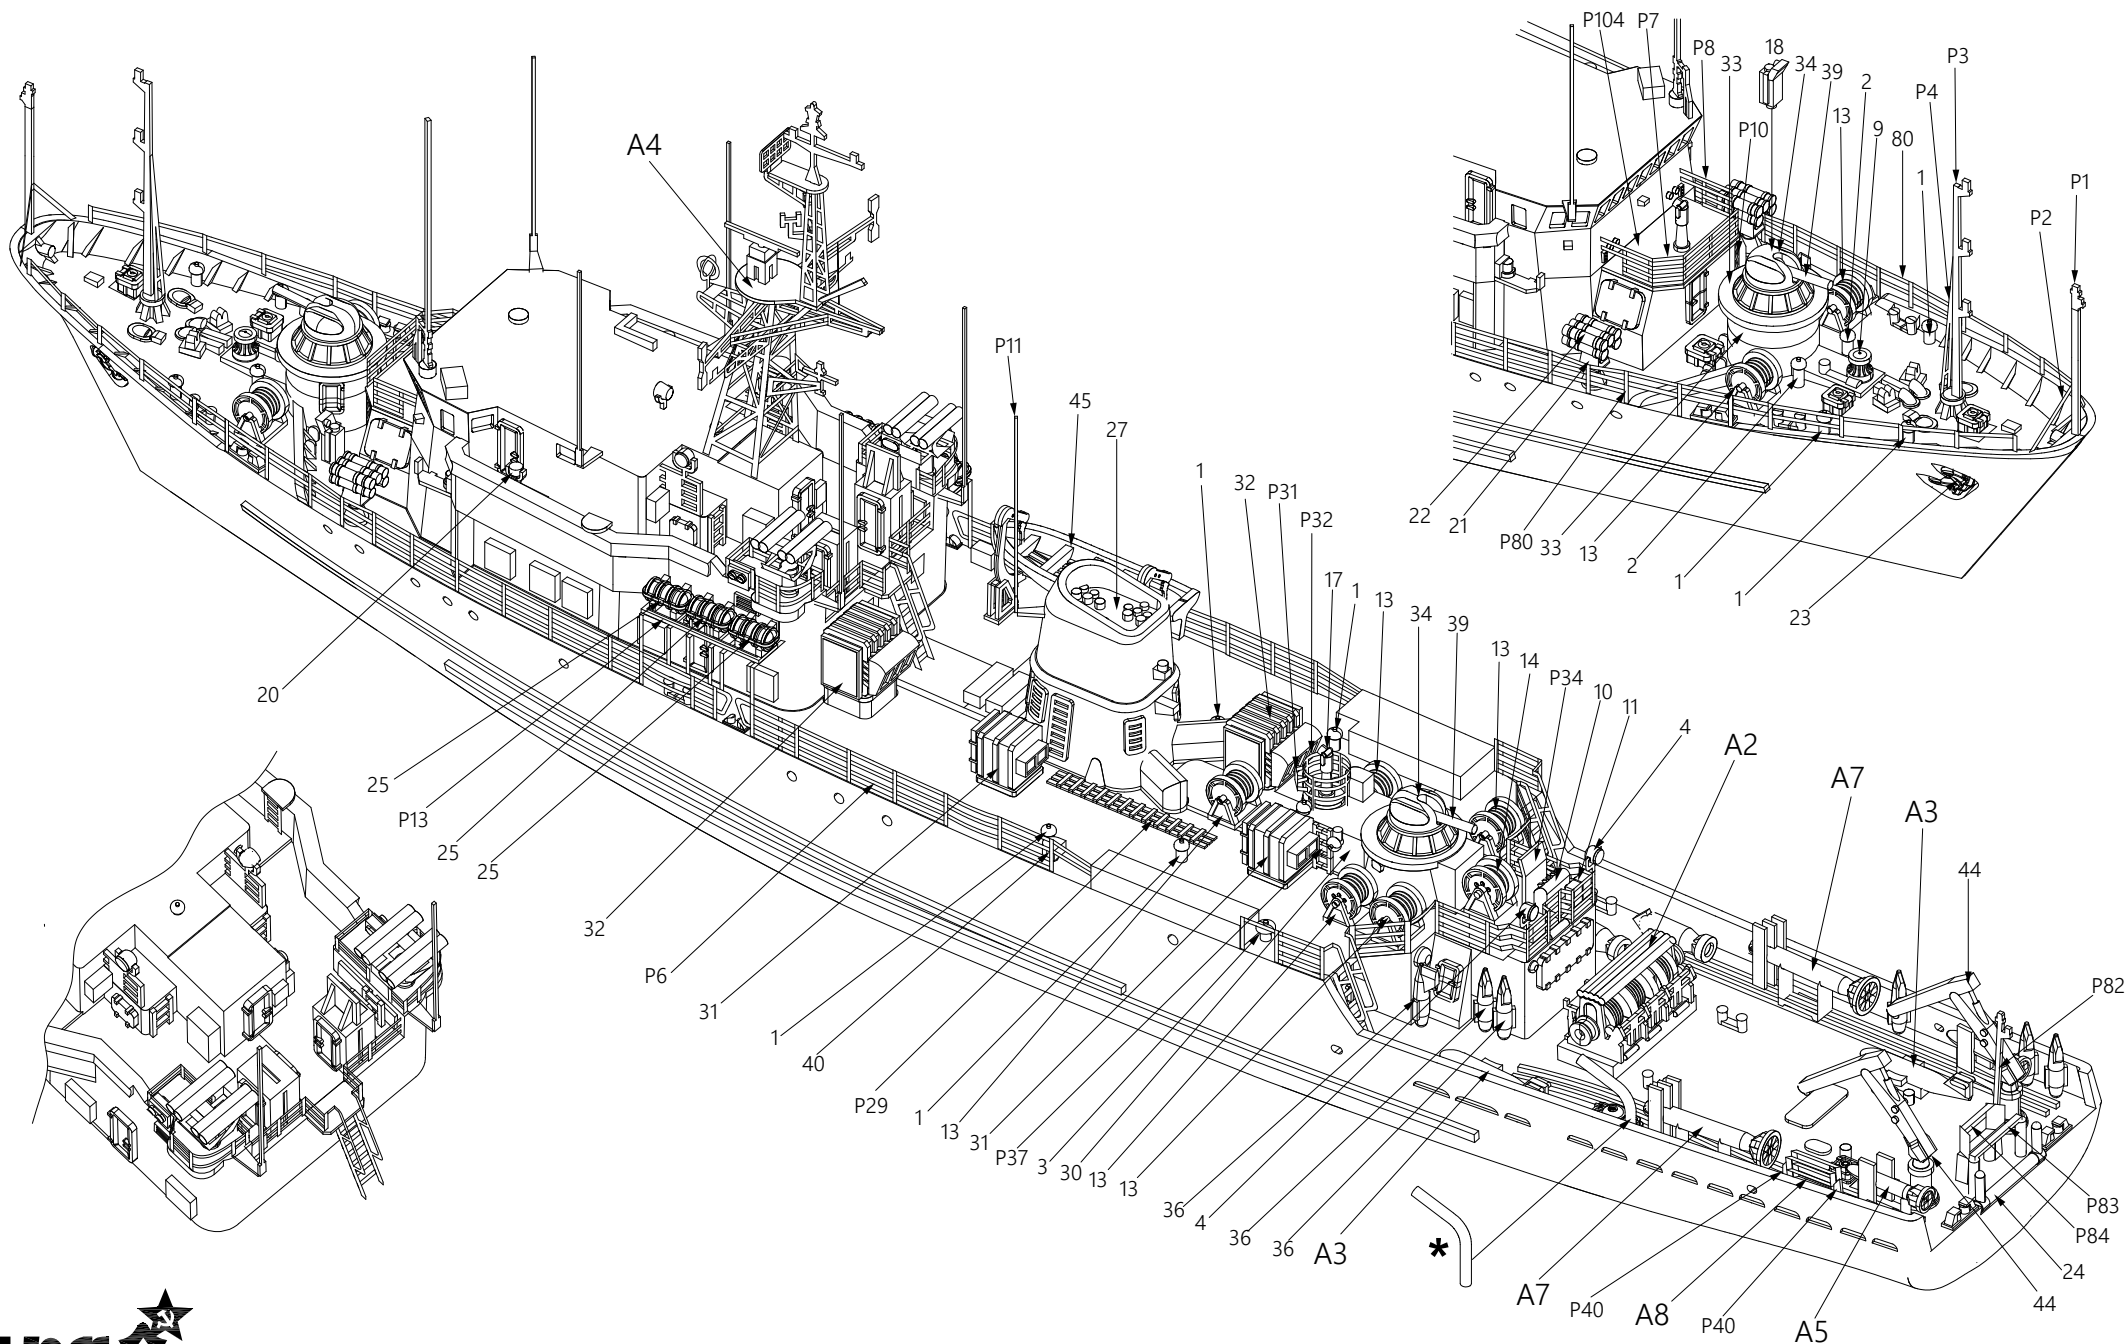

Soviet minesweeper Pr.266ME, 1990

MT-264

1/700

A2

A3

2x

A5

2x

A6

2x

A7

2x

A8

2x

A9

* - self made parts L=1.8mm Ø 0.4mm