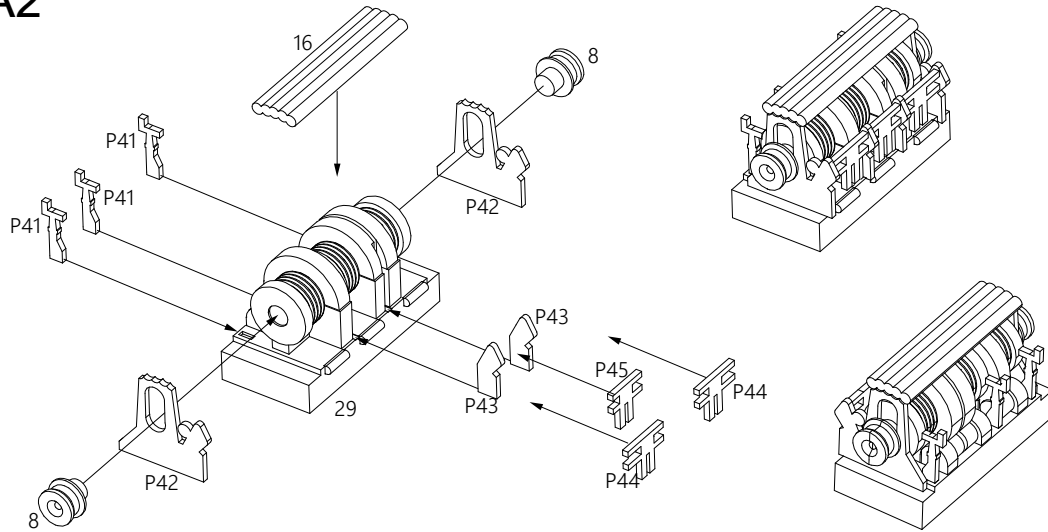

Soviet minesweeper Pr.266ME, 1990

MT-264

1/700

A2

A3

2x

A5

2x

A6

2x

A7

2x

A8

2x

A9

* - self made parts L=1.8mm Ø 0.4mm