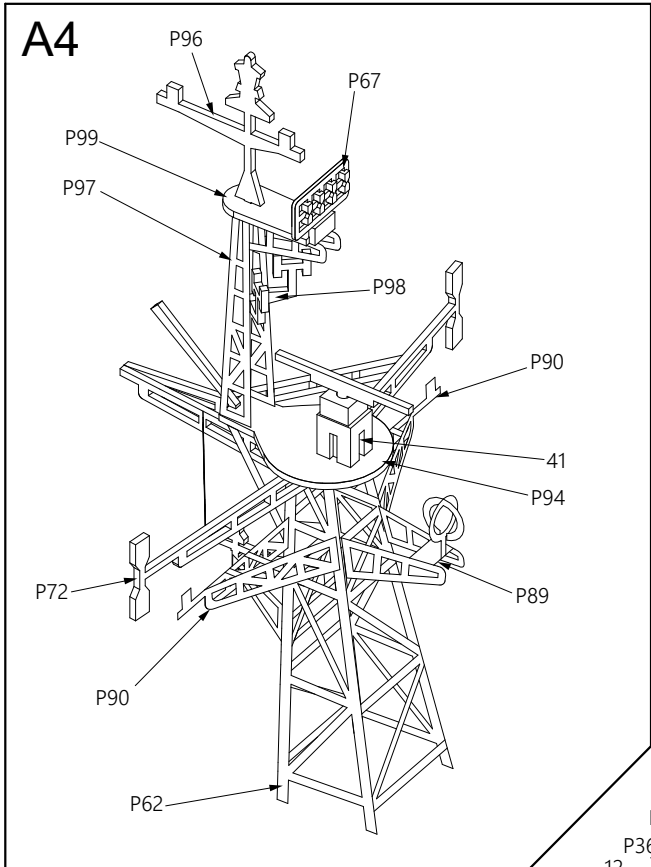

Soviet minesweeper Pr.266ME, 1990

MT-264

1/700

A2

A3

2x

A5

2x

A6

2x

A7

2x

A8

2x

A9

* - self made parts L=1.8mm Ø 0.4mm