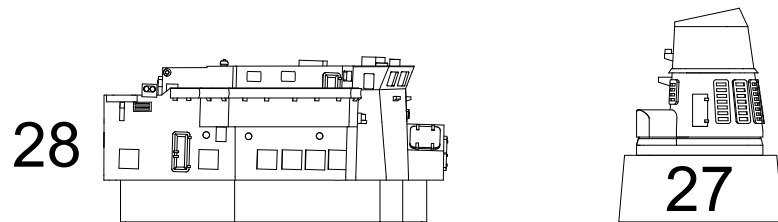

Soviet minesweeper Pr.266ME, 1990

MT-264

1/700

A2

A3

2x

A5

2x

A6

2x

A7

2x

A8

2x

A9

* - self made parts L=1.8mm Ø 0.4mm