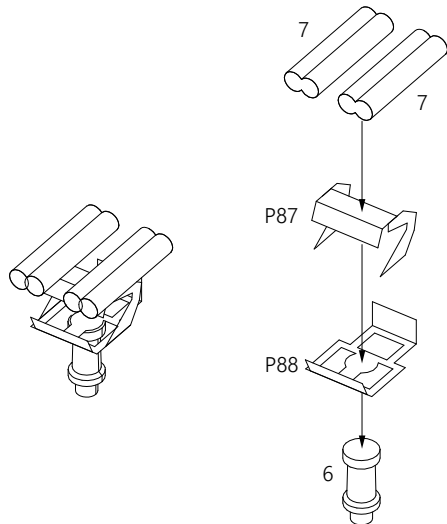

Soviet minesweeper Pr.266ME, 1990

MT-264

1/700

A2

A3

2x

A5

2x

A6

2x

A7

2x

A8

2x

A9

* - self made parts L=1.8mm Ø 0.4mm