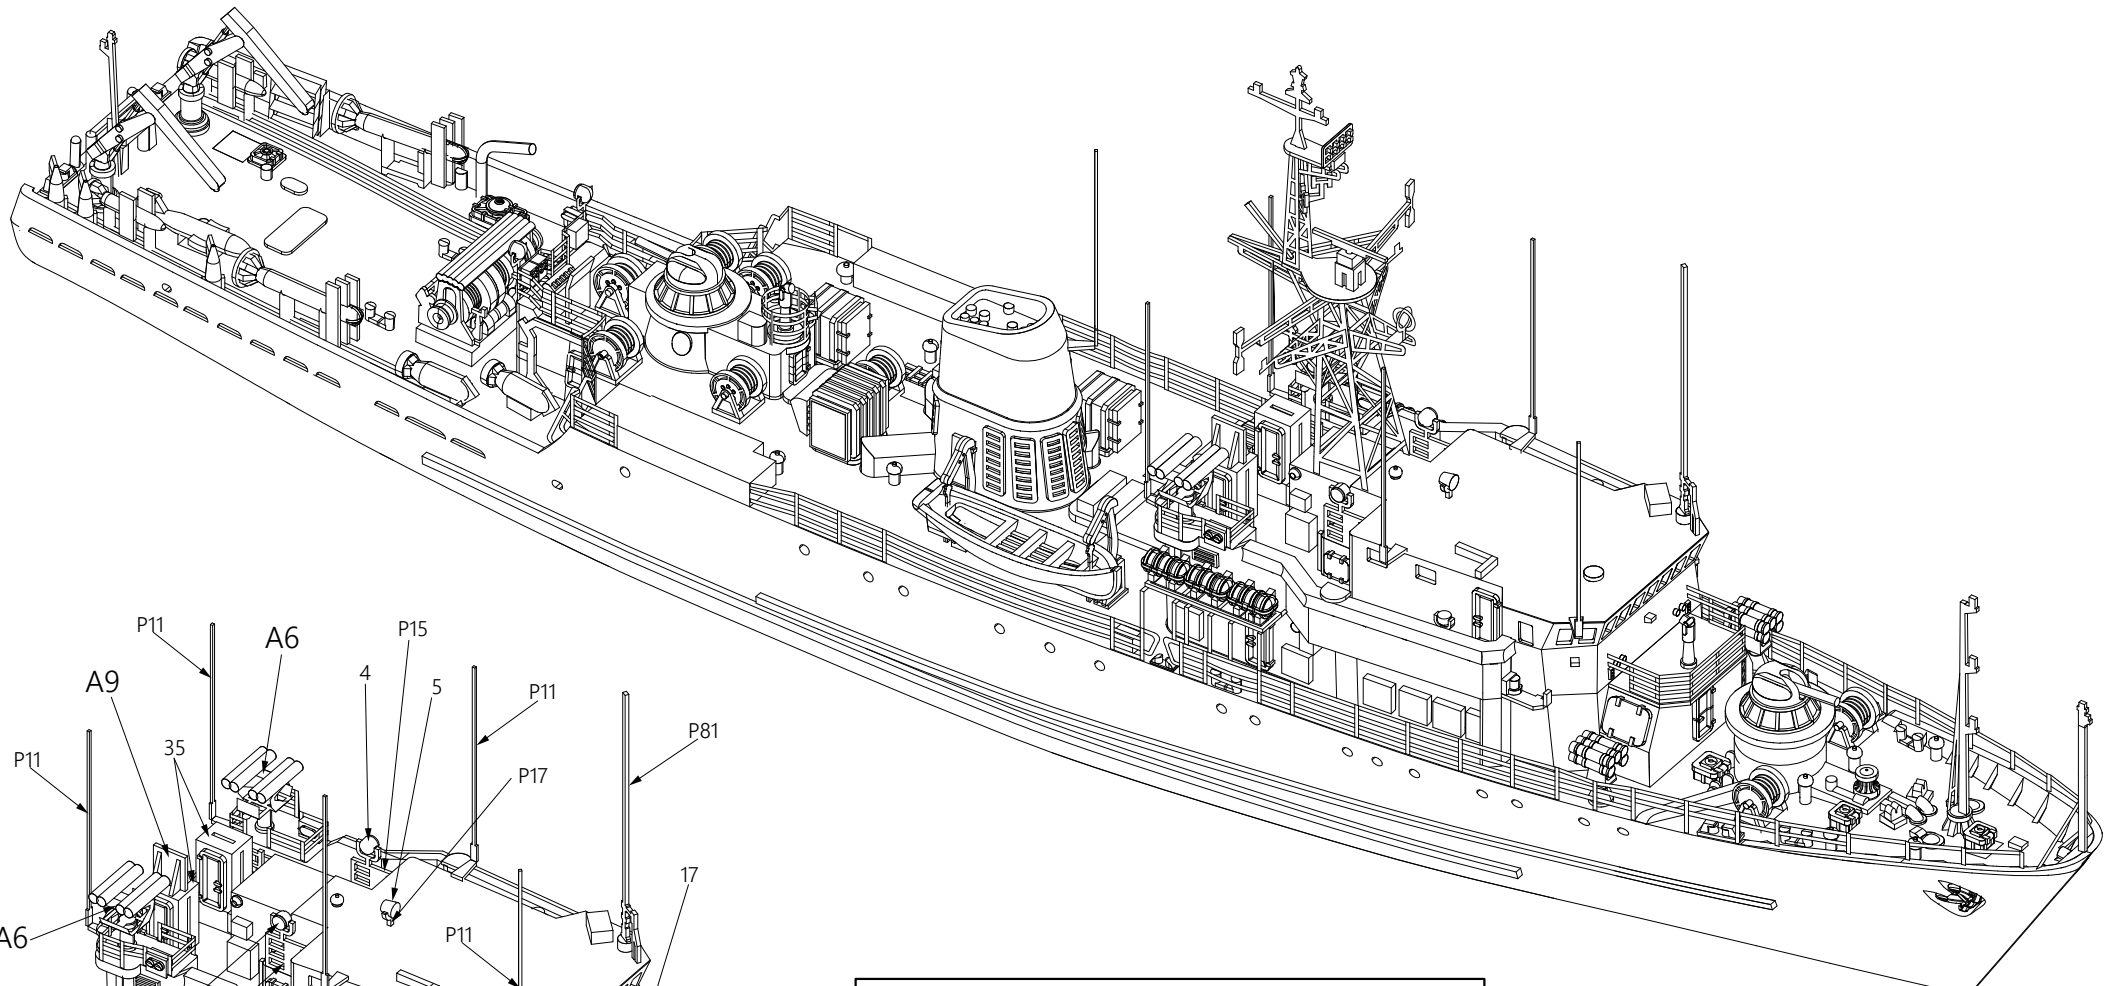

Soviet minesweeper Pr.266ME, 1990

MT-264

1/700

A2

A3

2x

A5

2x

A6

2x

A7

2x

A8

2x

A9

* - self made parts L=1.8mm Ø 0.4mm