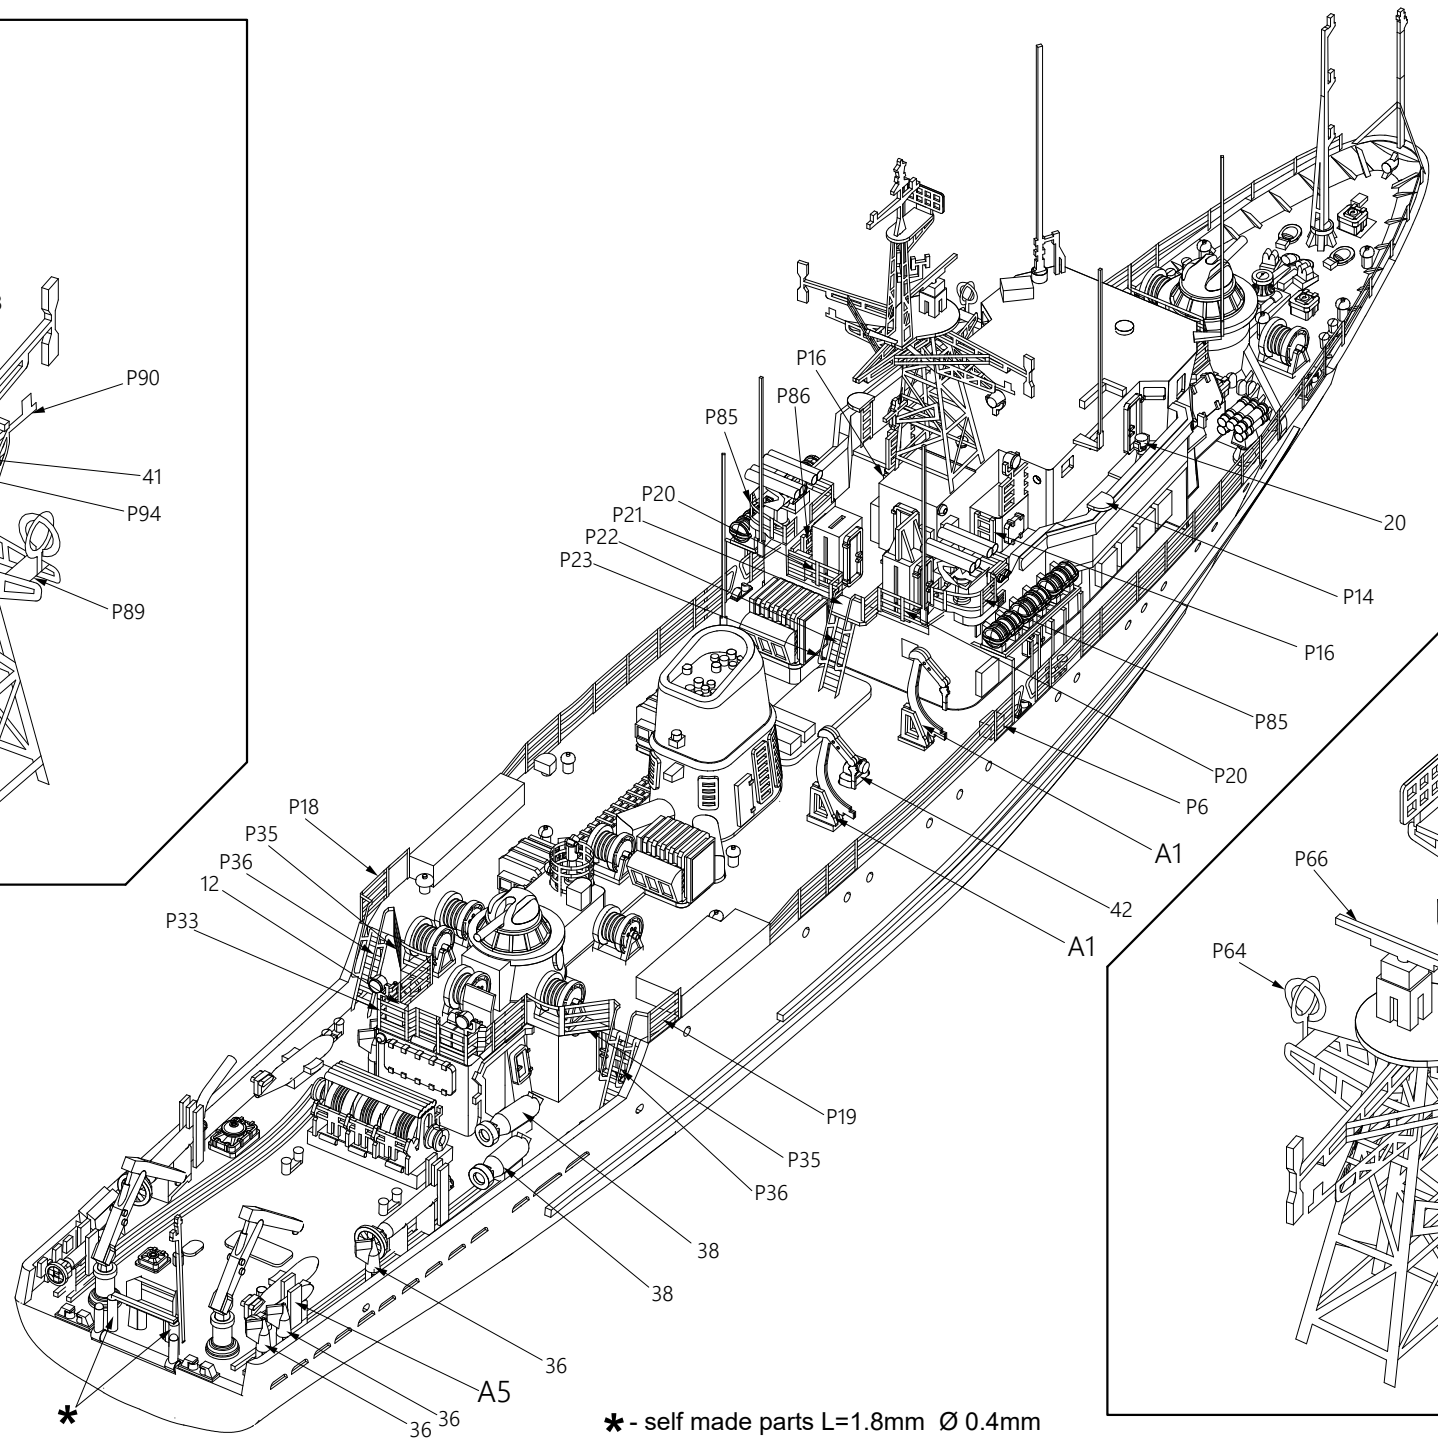

Soviet minesweeper Pr.266ME, 1990

MT-264

1/700

A2

A3

2x

A5

2x

A6

2x

A7

2x

A8

2x

A9

* - self made parts L=1.8mm Ø 0.4mm