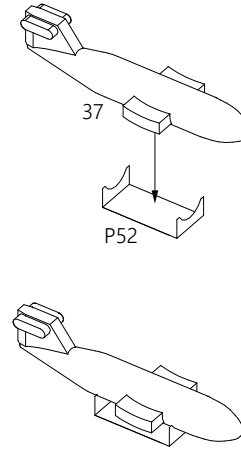

Soviet minesweeper Pr.266ME, 1990

MT-264

1/700

A2

A3

2x

A5

2x

A6

2x

A7

2x

A8

2x

A9

* - self made parts L=1.8mm Ø 0.4mm