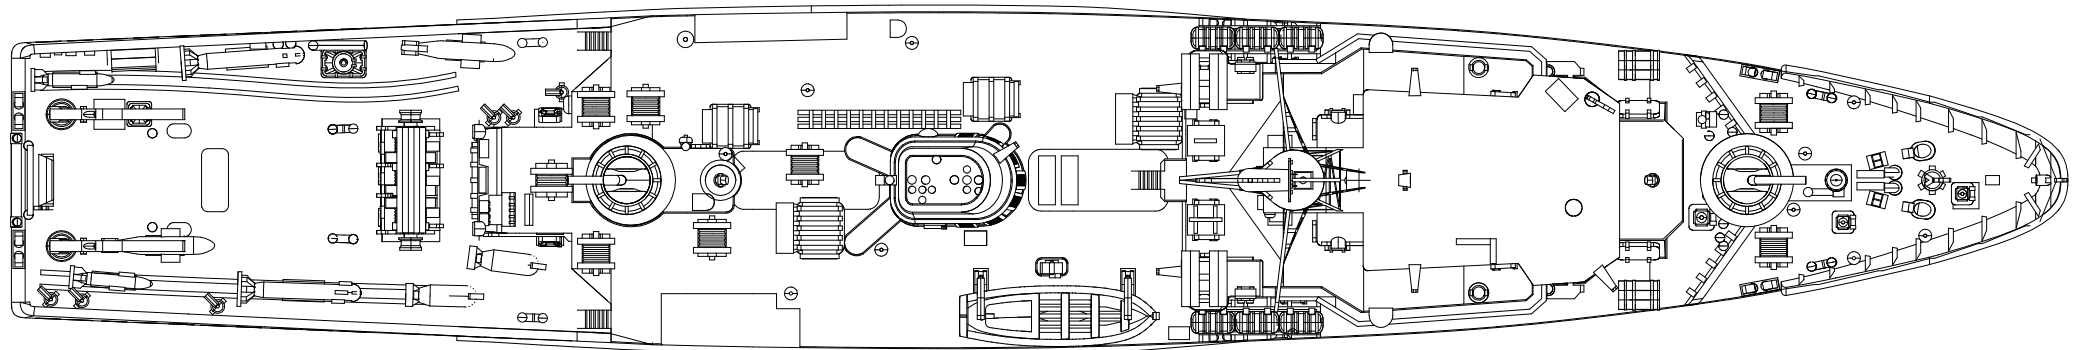

Soviet minesweeper Pr.266ME, 1990

MT-264

1/700

A2

A3

2x

A5

2x

A6

2x

A7

2x

A8

2x

A9

* - self made parts L=1.8mm Ø 0.4mm