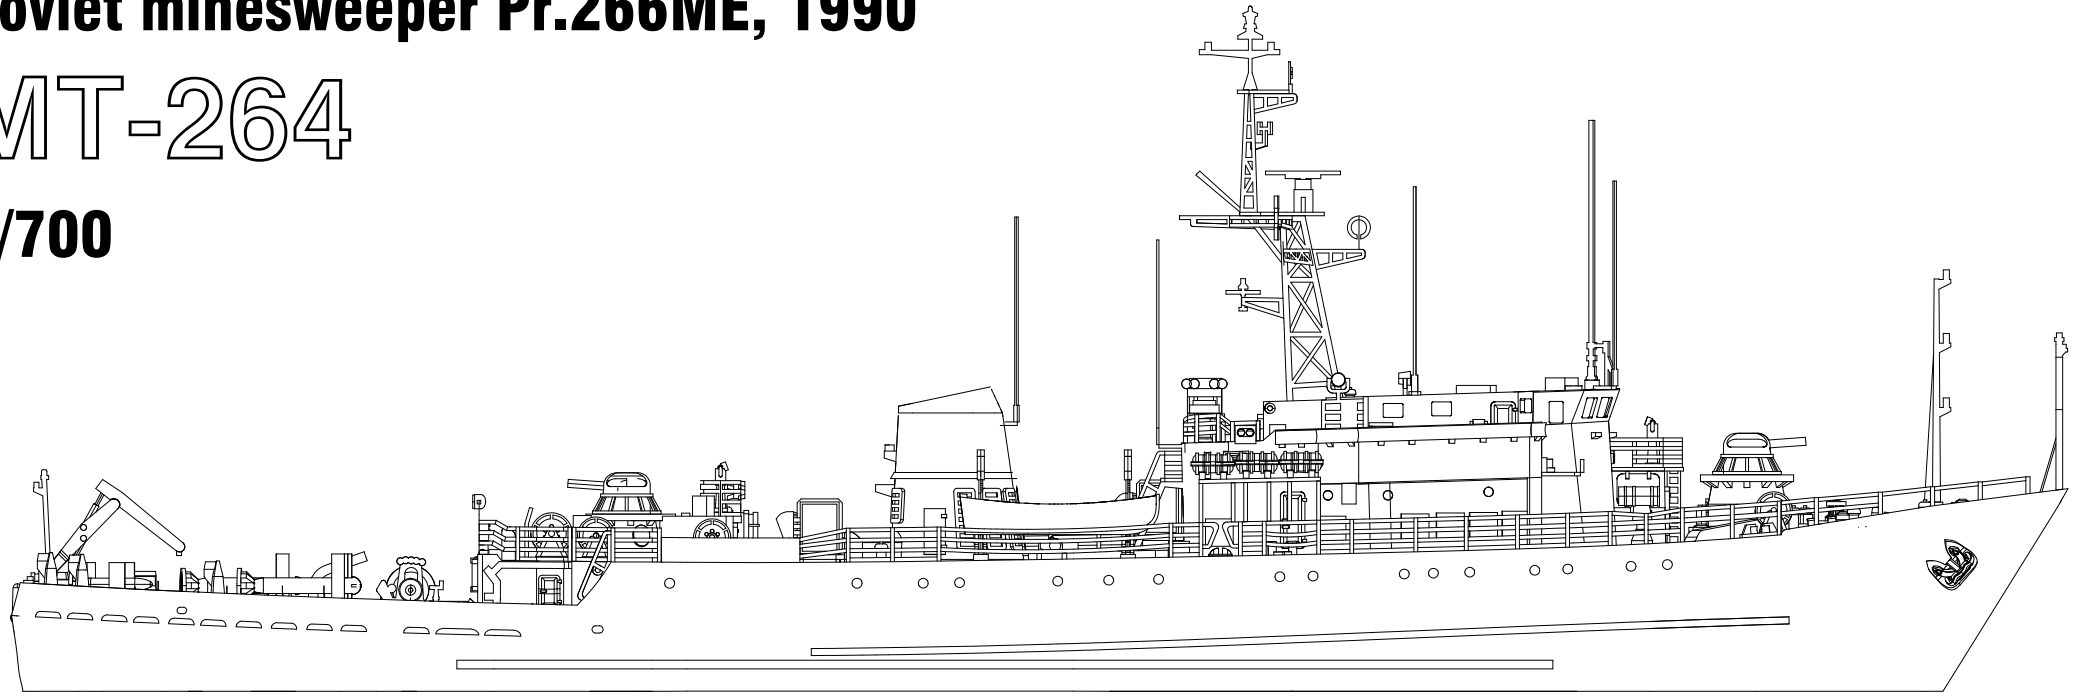

Soviet minesweeper Pr.266ME, 1990

MT-264

1/700

A2

A3

2x

A5

2x

A6

2x

A7

2x

A8

2x

A9

* - self made parts L=1.8mm Ø 0.4mm