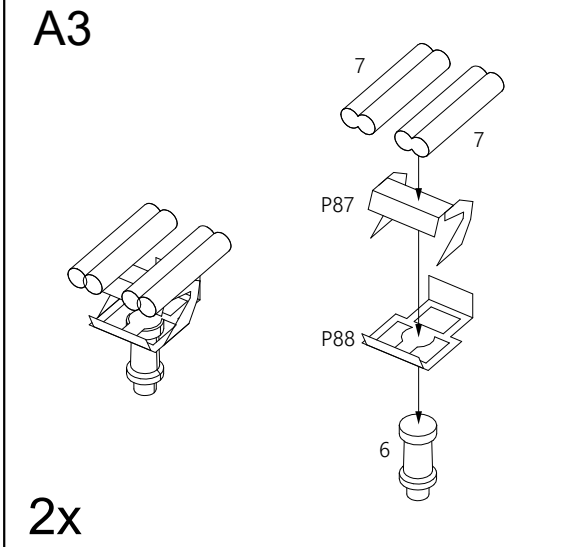

Russian minesweeper Pr.02668, 2009

Vitse-Admiral Zakhar'yin

1/700

Please note that the assembly guide reflects the position of the parts when installed only, and not the exact order of the assembly. To download the assembly instructions in PDF (high resolution) please visit www.combrig-models.com