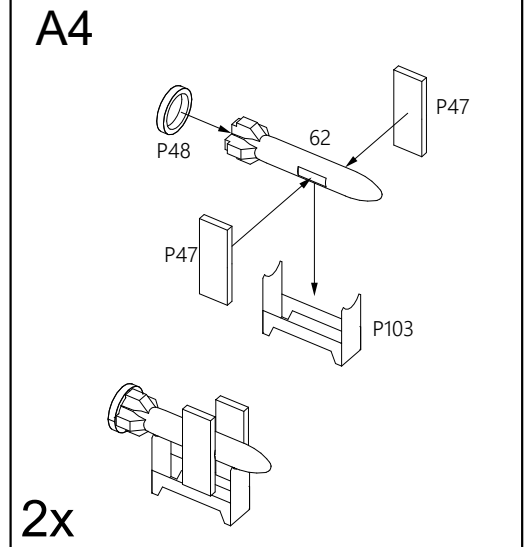

Russian minesweeper Pr.02668, 2009

Vitse-Admiral Zakhar'yin

1/700

Please note that the assembly guide reflects the position of the parts when installed only, and not the exact order of the assembly. To download the assembly instructions in PDF (high resolution) please visit www.combrig-models.com