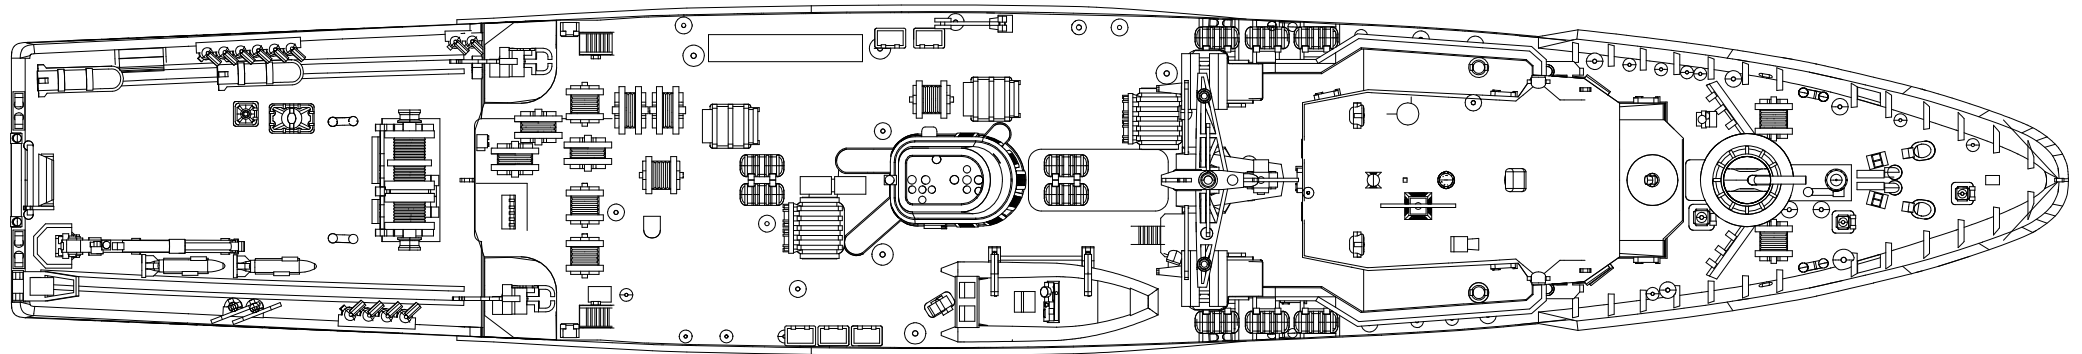

Russian minesweeper Pr.02668, 2009

Vitse-Admiral Zakhar'yin

1/700

Please note that the assembly guide reflects the position of the parts when installed only, and not the exact order of the assembly. To download the assembly instructions in PDF (high resolution) please visit www.combrig-models.com