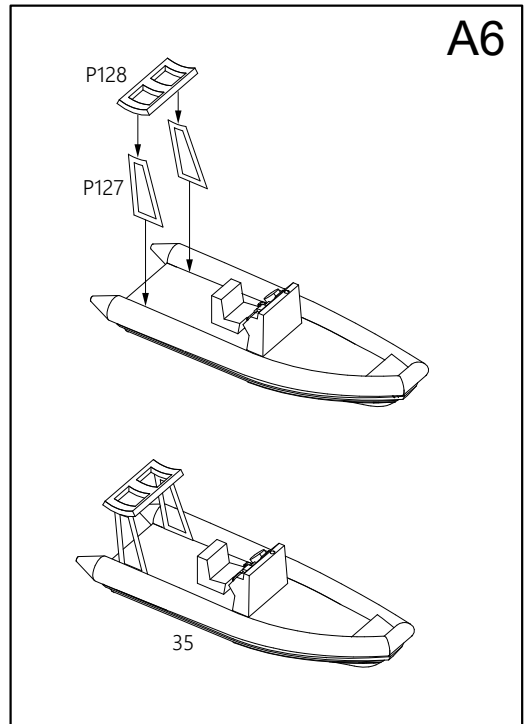

Russian minesweeper Pr.02668, 2009

Vitse-Admiral Zakhar'yin

1/700

Please note that the assembly guide reflects the position of the parts when installed only, and not the exact order of the assembly. To download the assembly instructions in PDF (high resolution) please visit www.combrig-models.com