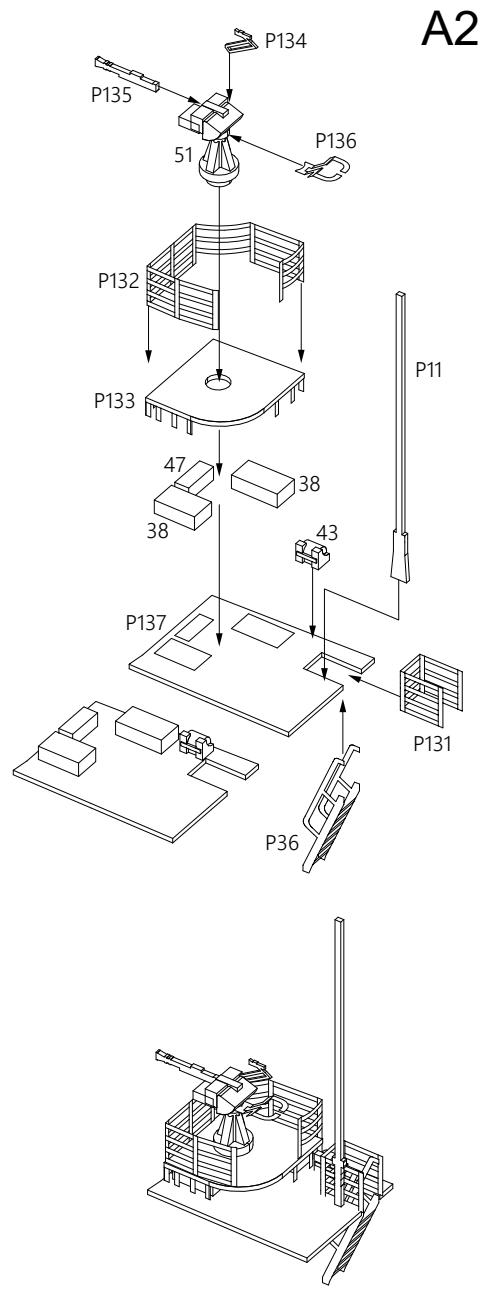

Russian minesweeper Pr.02668, 2009

Vitse-Admiral Zakhar'yin

1/700

Please note that the assembly guide reflects the position of the parts when installed only, and not the exact order of the assembly. To download the assembly instructions in PDF (high resolution) please visit www.combrig-models.com