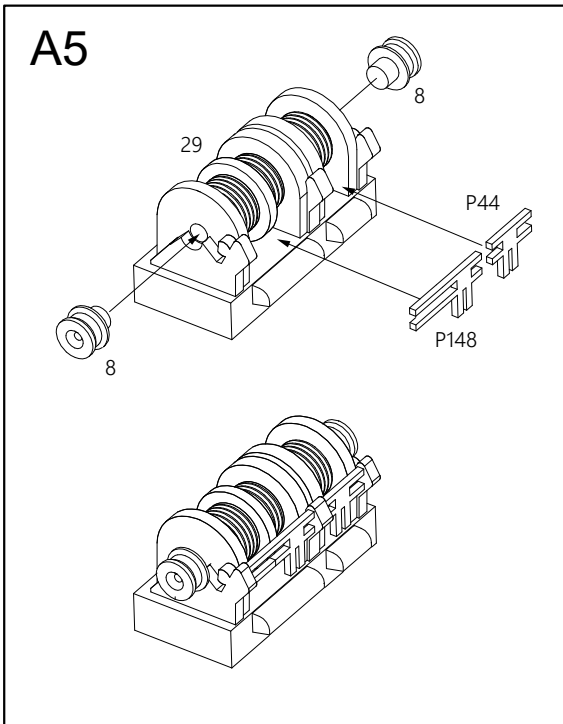

Russian minesweeper Pr.02668, 2009

Vitse-Admiral Zakhar'yin

1/700

Please note that the assembly guide reflects the position of the parts when installed only, and not the exact order of the assembly. To download the assembly instructions in PDF (high resolution) please visit www.combrig-models.com