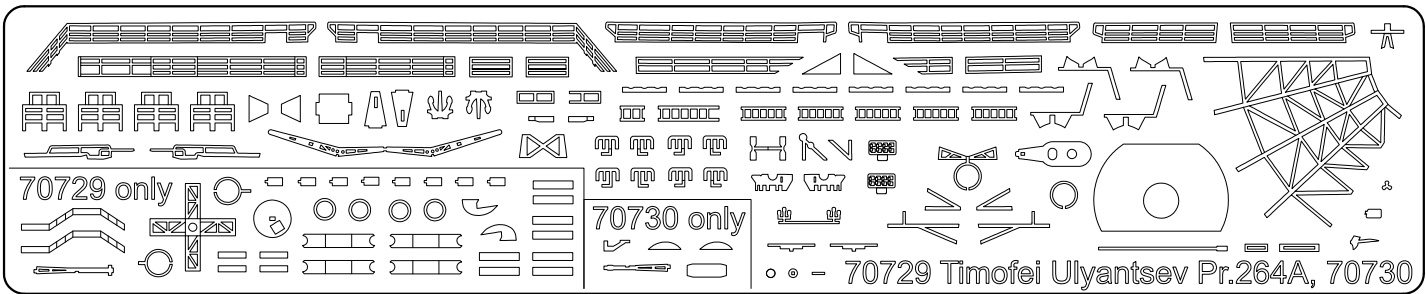

Soviet minesweeper Pr.264A, 1960

Timofei Ulyantsev

1/700

 Please note that the assembly guide reflects the position of the parts when installed only, and not the exact order of the assembly. To download the assembly instructions in PDF (high resolution) please visit www.combrig-models.com

70729 For more info on Combrig kits see: www.combrig-models.com www.steelnavy.net www.modelwarships.com

*-the part is not used

*- self made parts L=7.8mm Ø 0.3mm

 Symmetrical assembly