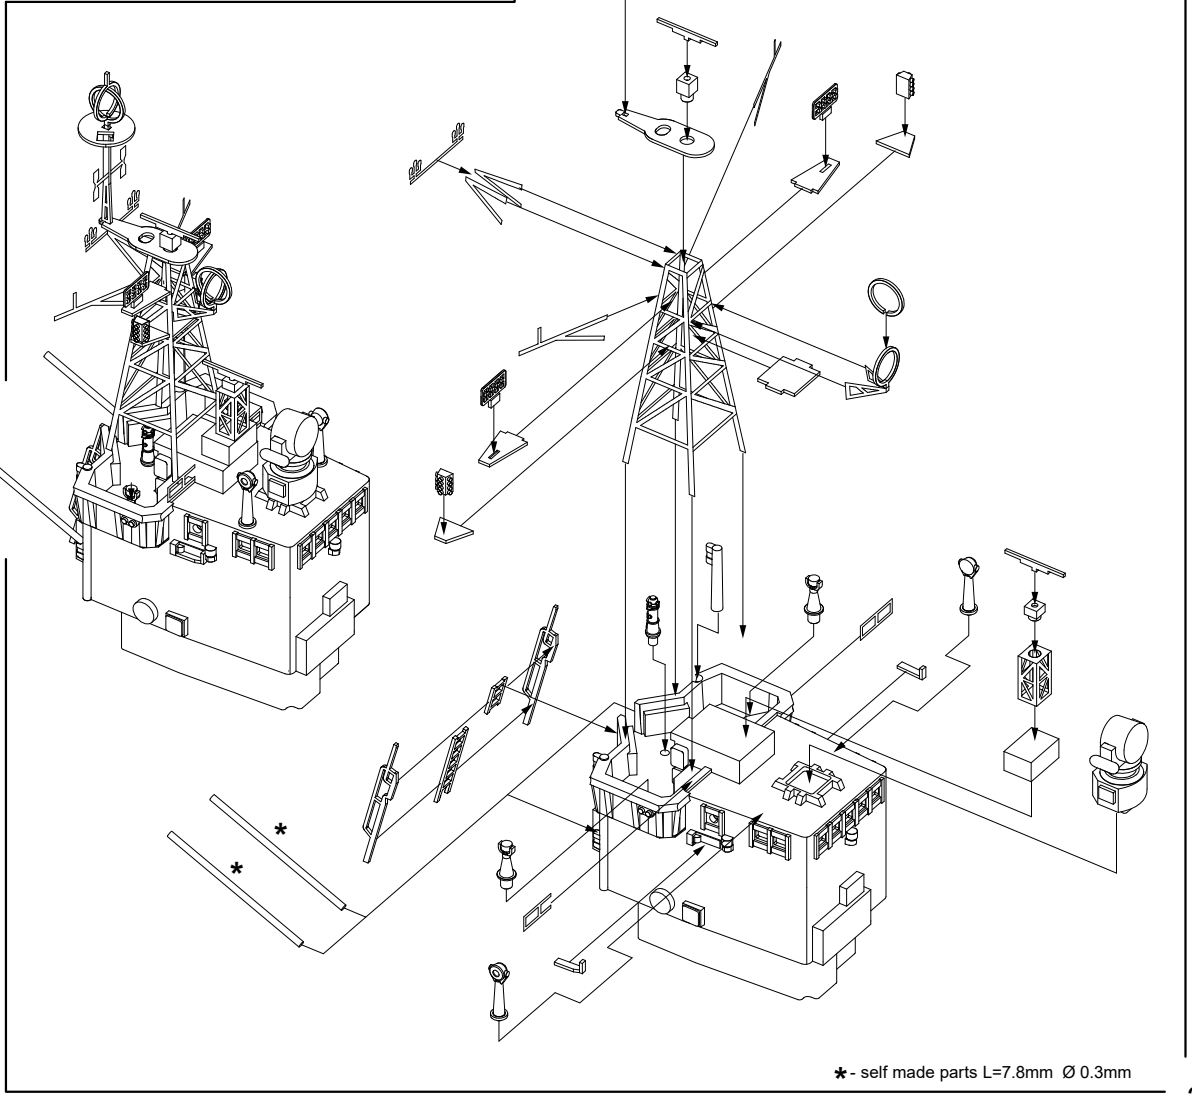

Soviet minesweeper Pr.264A, 1960

Timofei Ulyantsev

1/700

 Please note that the assembly guide reflects the position of the parts when installed only, and not the exact order of the assembly. To download the assembly instructions in PDF (high resolution) please visit www.combrig-models.com

70729 For more info on Combrig kits see: www.combrig-models.com www.steelnavy.net www.modelwarships.com

*-the part is not used

*- self made parts L=7.8mm Ø 0.3mm

 Symmetrical assembly