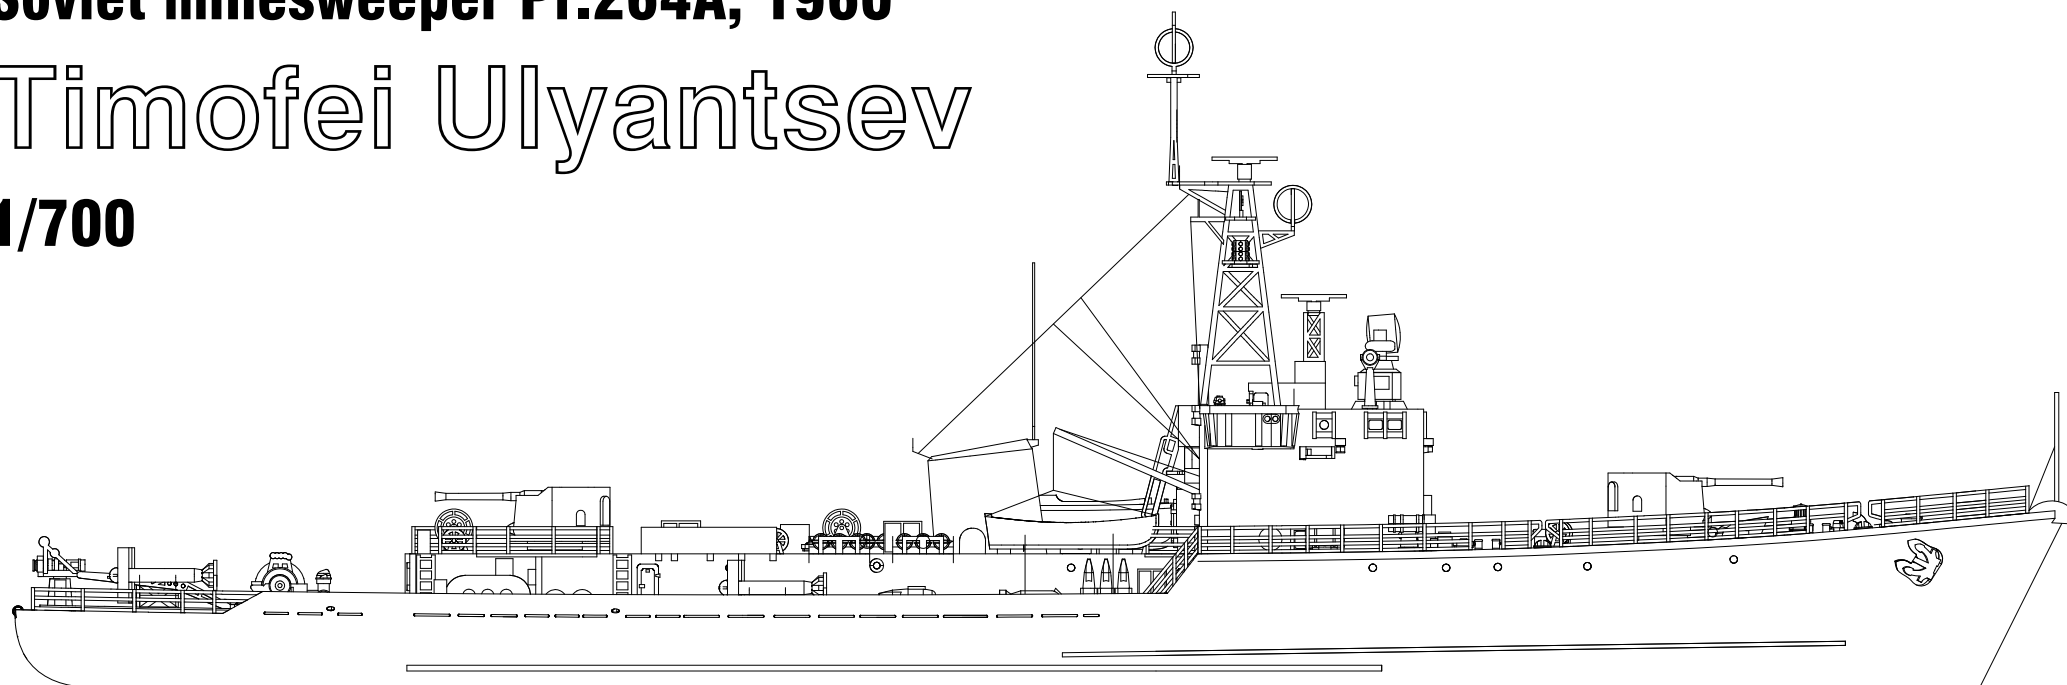

Soviet minesweeper Pr.264A, 1960

Timofei Ulyantsev

1/700

 Please note that the assembly guide reflects the position of the parts when installed only, and not the exact order of the assembly. To download the assembly instructions in PDF (high resolution) please visit www.combrig-models.com

70729 For more info on Combrig kits see: www.combrig-models.com www.steelnavy.net www.modelwarships.com

*-the part is not used

*- self made parts L=7.8mm Ø 0.3mm

 Symmetrical assembly