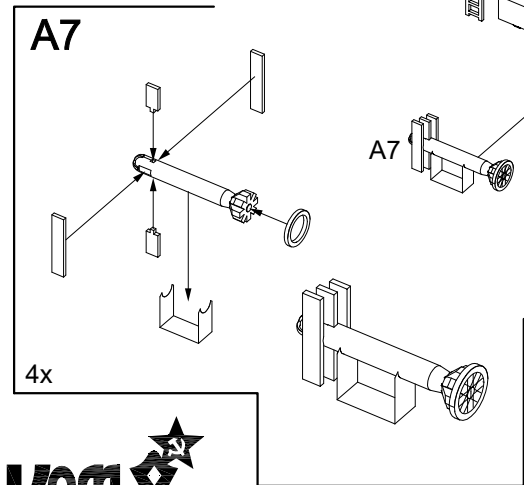

Soviet minesweeper Pr.264A, 1960

Timofei Ulyantsev

1/700

 Please note that the assembly guide reflects the position of the parts when installed only, and not the exact order of the assembly. To download the assembly instructions in PDF (high resolution) please visit www.combrig-models.com

70729 For more info on Combrig kits see: www.combrig-models.com www.steelnavy.net www.modelwarships.com

*-the part is not used

*- self made parts L=7.8mm Ø 0.3mm

 Symmetrical assembly