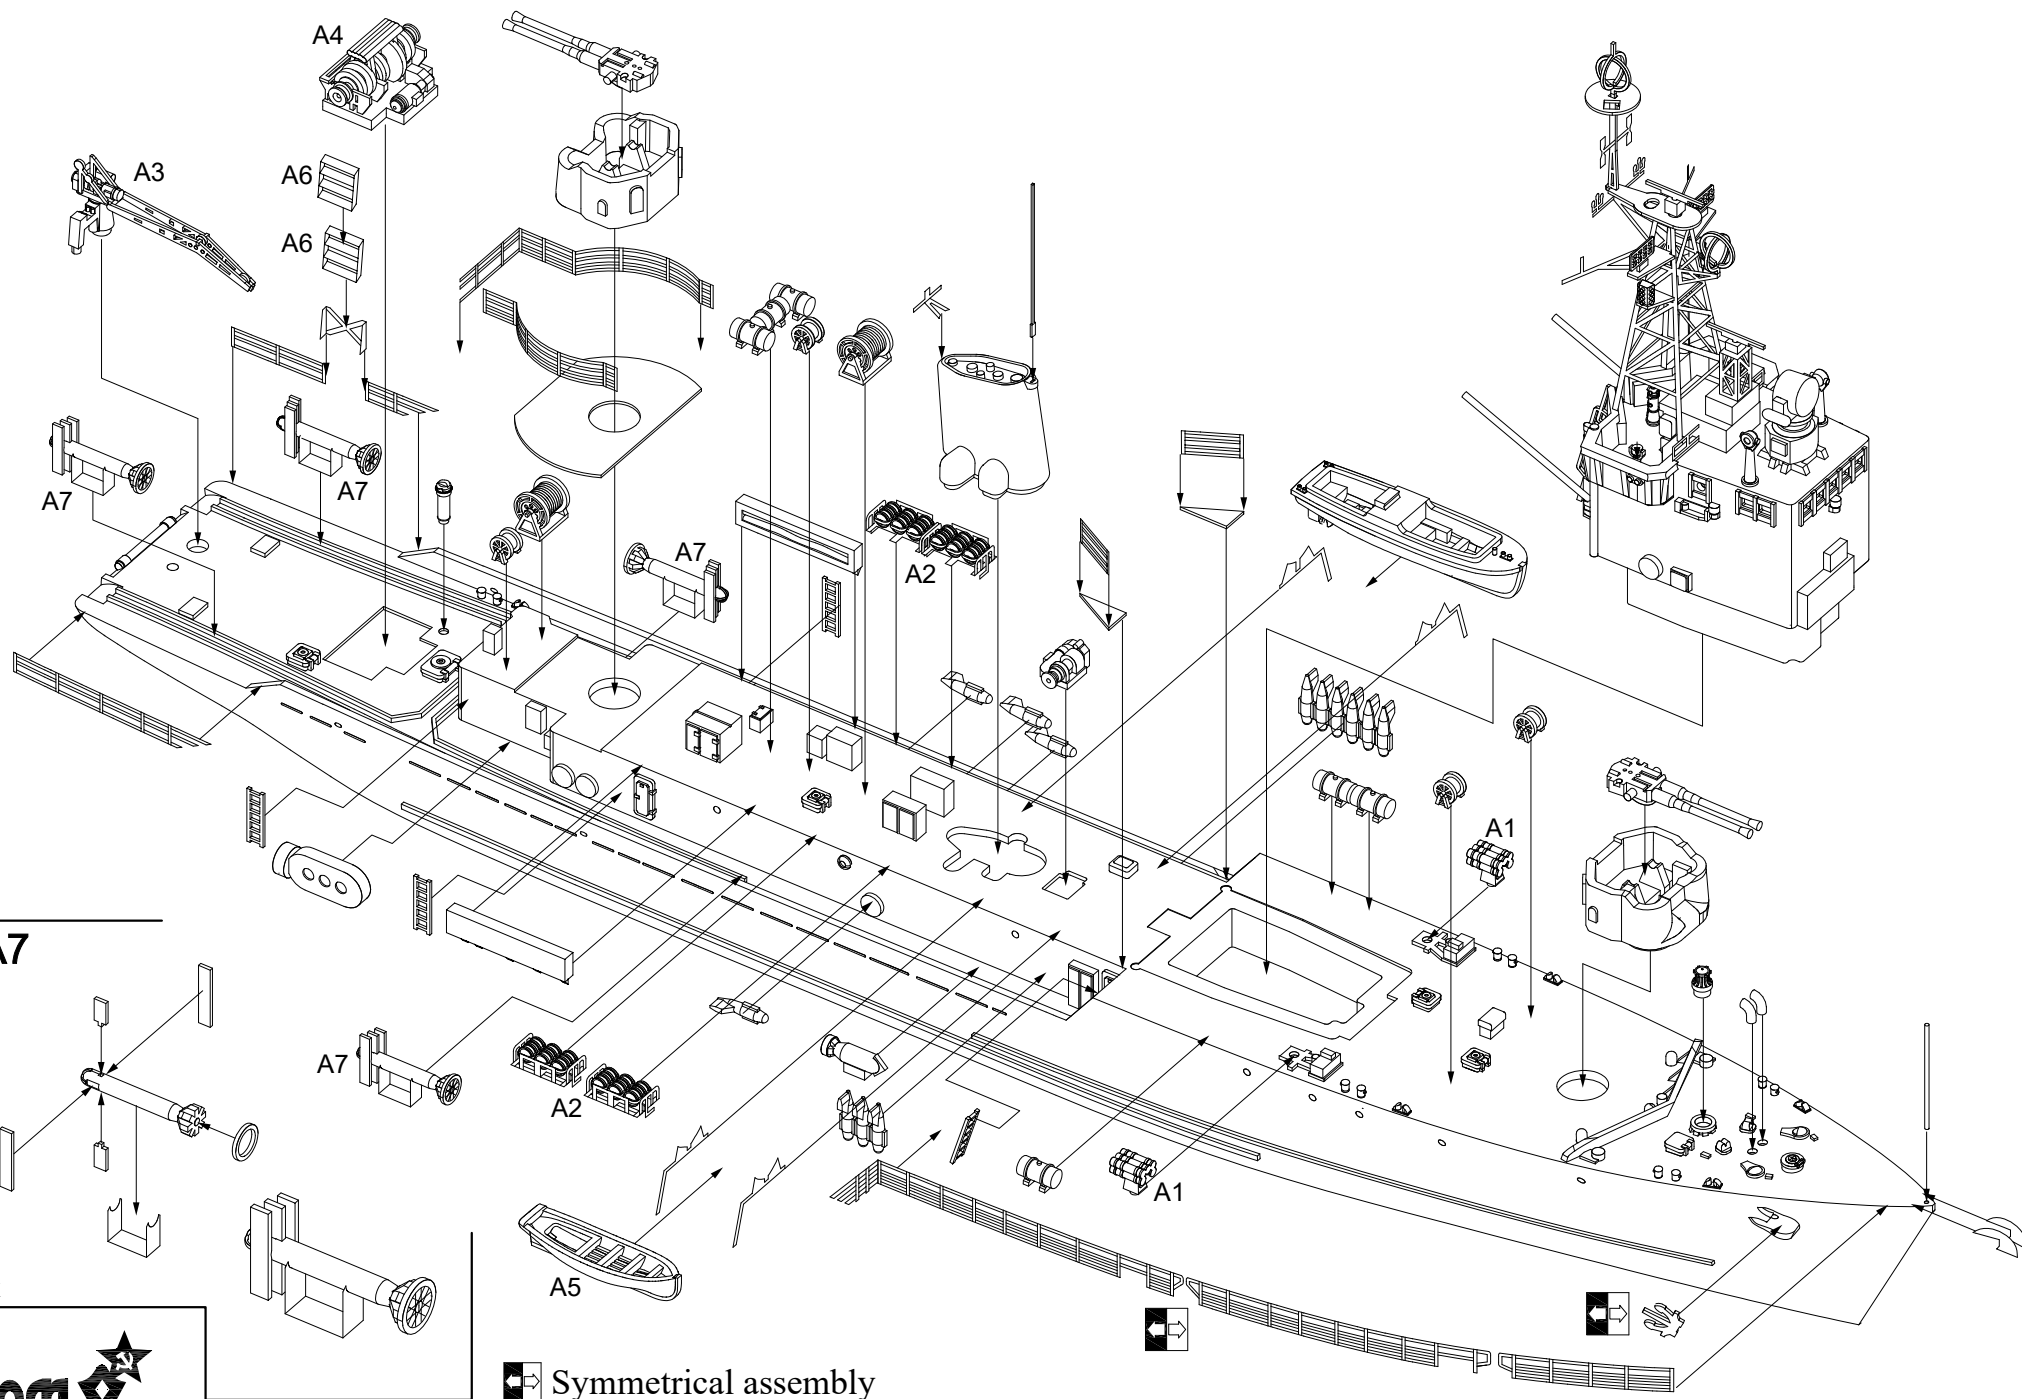

Soviet minesweeper Pr.264A, 1960

Timofei Ulyantsev

1/700

 Please note that the assembly guide reflects the position of the parts when installed only, and not the exact order of the assembly. To download the assembly instructions in PDF (high resolution) please visit www.combrig-models.com

70729 For more info on Combrig kits see: www.combrig-models.com www.steelnavy.net www.modelwarships.com

*-the part is not used

*- self made parts L=7.8mm Ø 0.3mm

 Symmetrical assembly