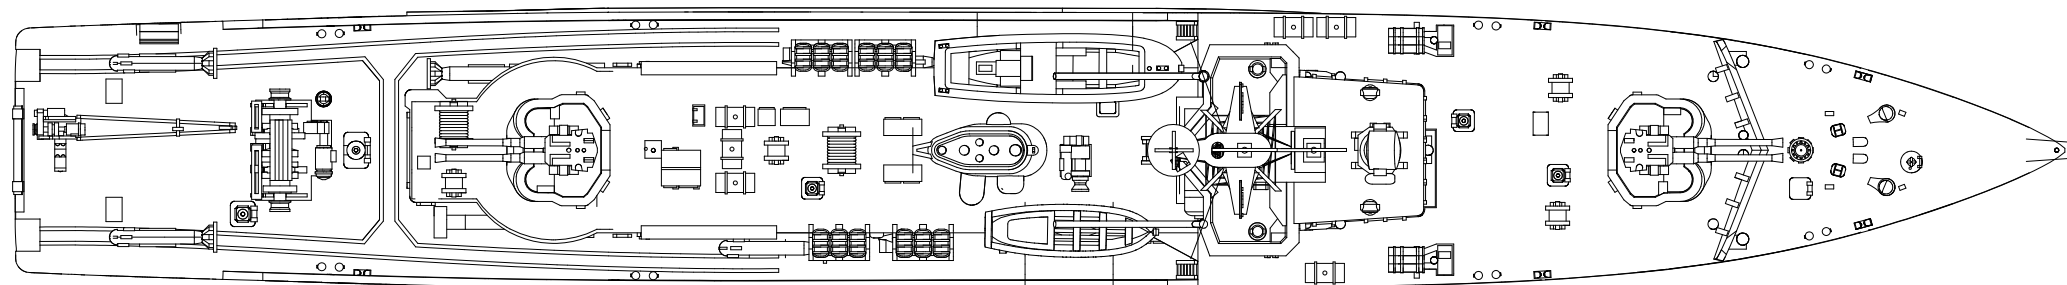

Soviet minesweeper Pr.264A, 1960

Timofei Ulyantsev

1/700

 Please note that the assembly guide reflects the position of the parts when installed only, and not the exact order of the assembly. To download the assembly instructions in PDF (high resolution) please visit www.combrig-models.com

70729 For more info on Combrig kits see: www.combrig-models.com www.steelnavy.net www.modelwarships.com

*-the part is not used

*- self made parts L=7.8mm Ø 0.3mm

 Symmetrical assembly