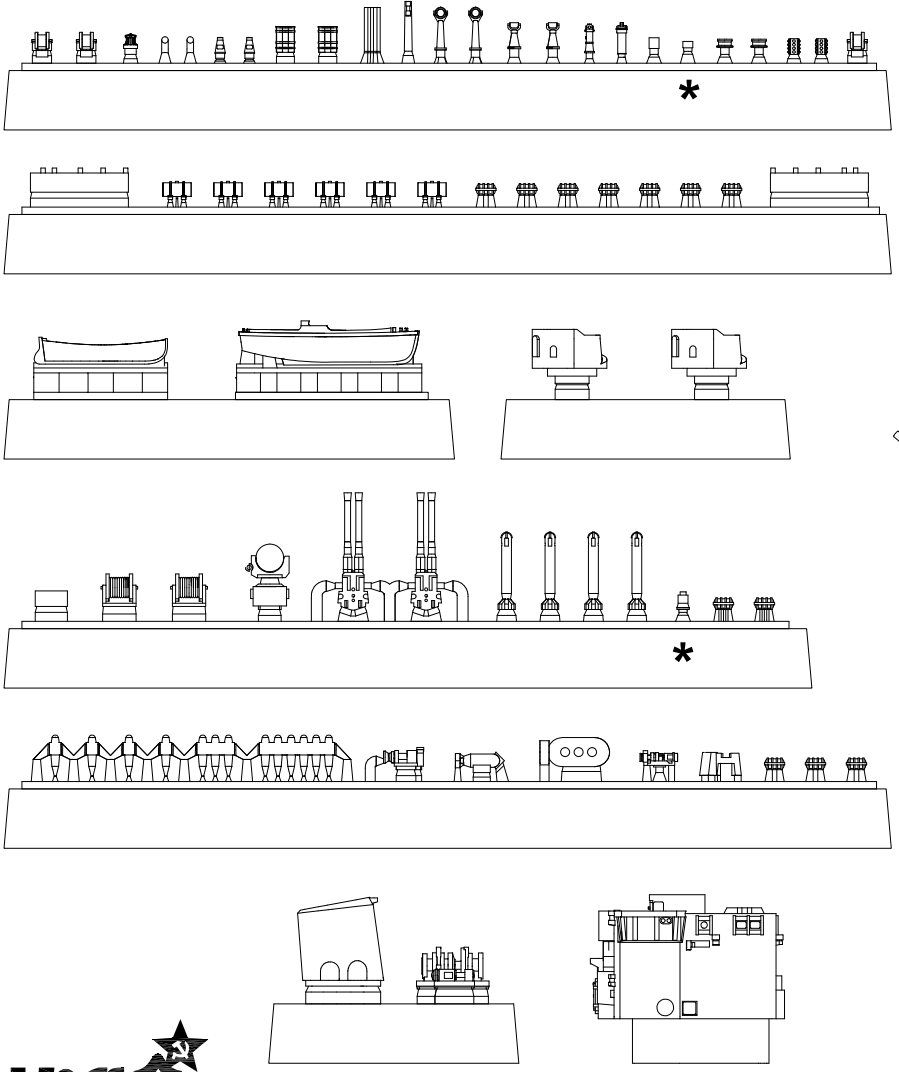

Soviet minesweeper Pr.264A, 1960

Timofei Ulyantsev

1/700

 Please note that the assembly guide reflects the position of the parts when installed only, and not the exact order of the assembly. To download the assembly instructions in PDF (high resolution) please visit www.combrig-models.com

70729 For more info on Combrig kits see: www.combrig-models.com www.steelnavy.net www.modelwarships.com

*-the part is not used

*- self made parts L=7.8mm Ø 0.3mm

 Symmetrical assembly