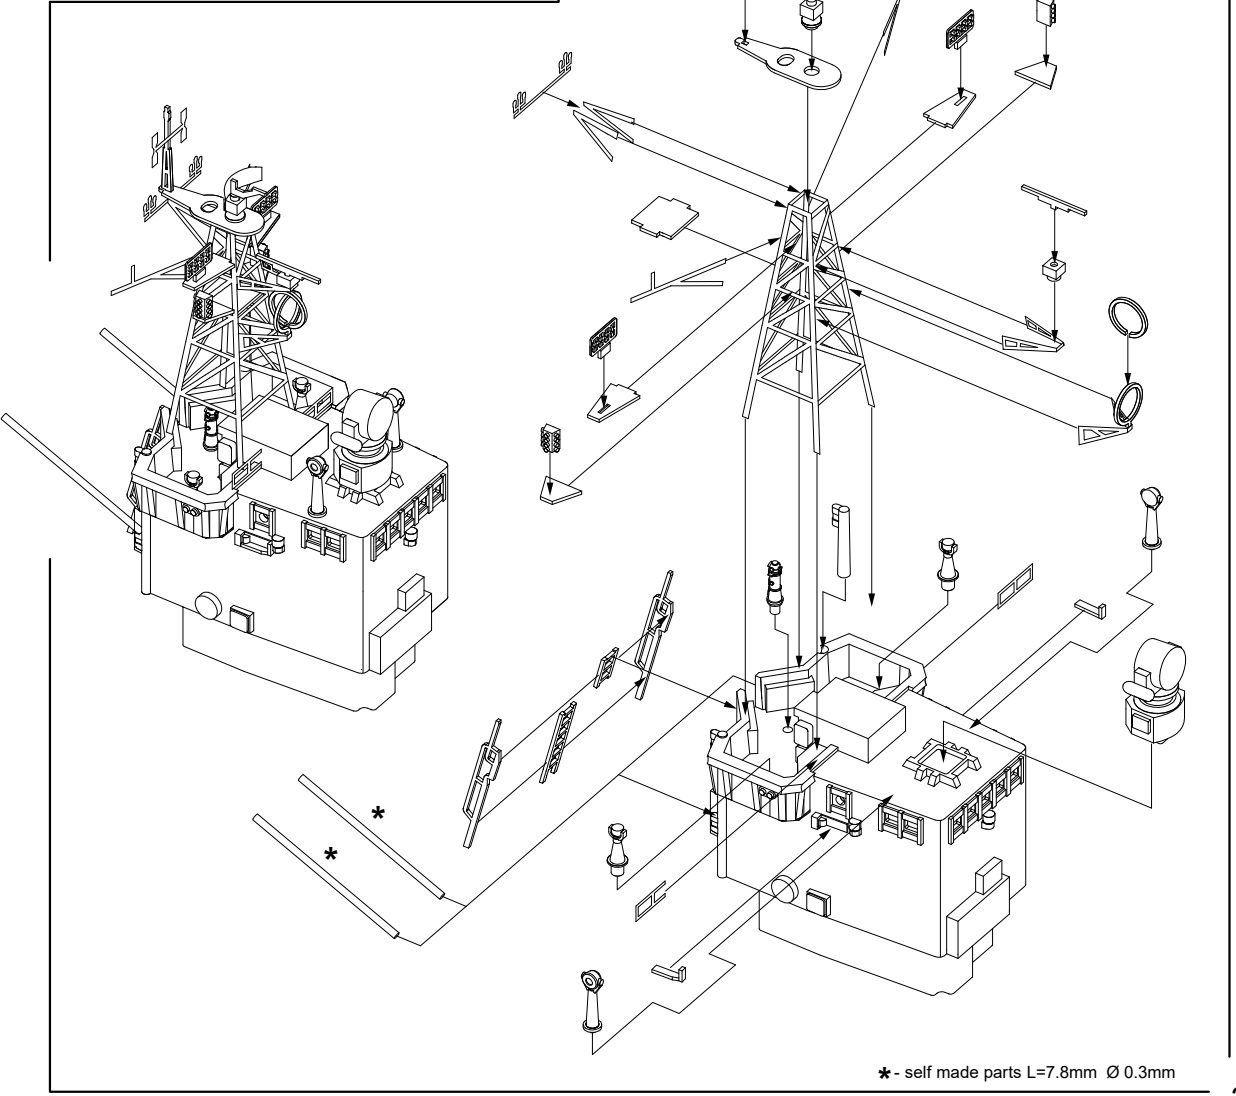

# Soviet Patrol Ship Pr.264A, 1975

## Kirov

### 1/700

 Symmetrical assembly