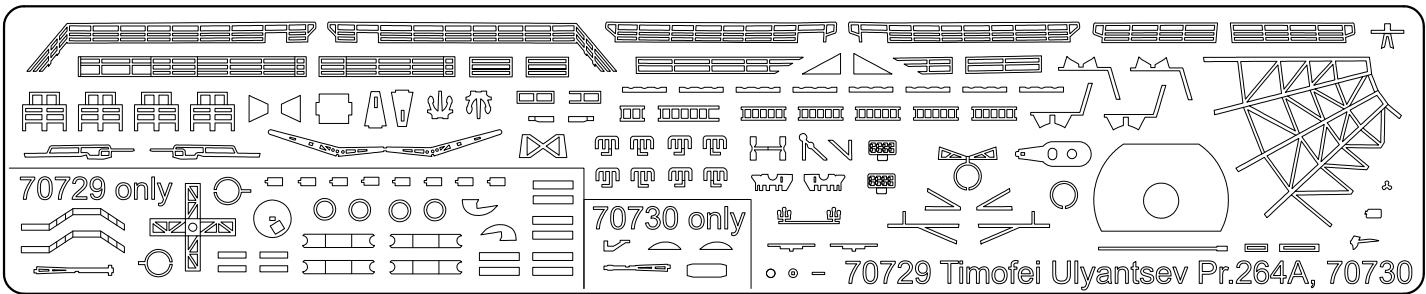

# Soviet Patrol Ship Pr.264A, 1975

### 1/700

 Symmetrical assembly