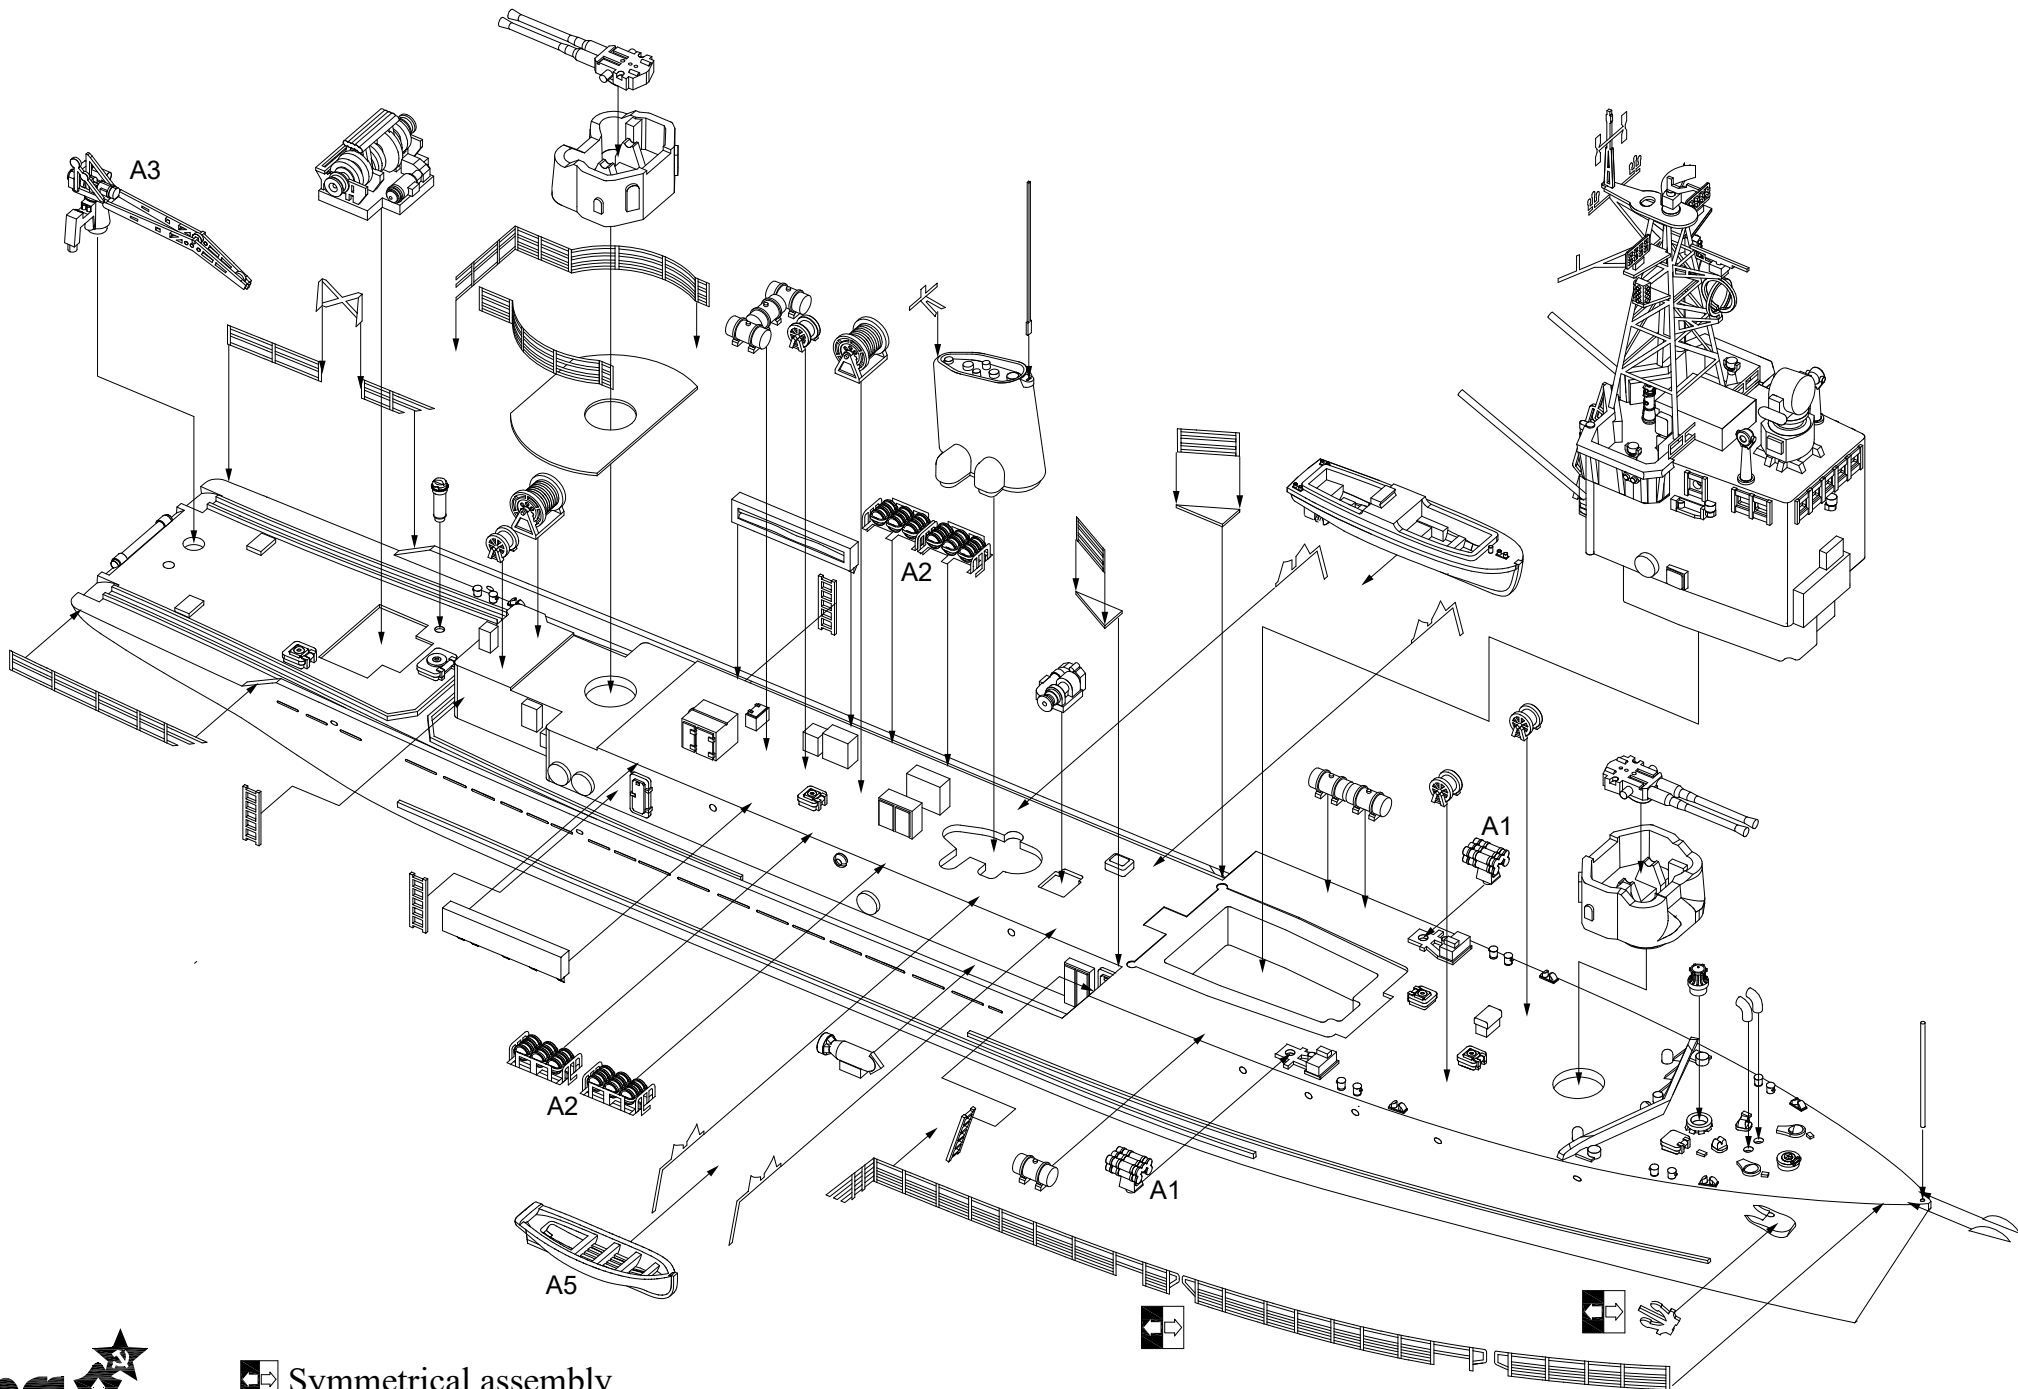

# Soviet Patrol Ship Pr.264A, 1975

## Kirov

### 1/700

 Symmetrical assembly