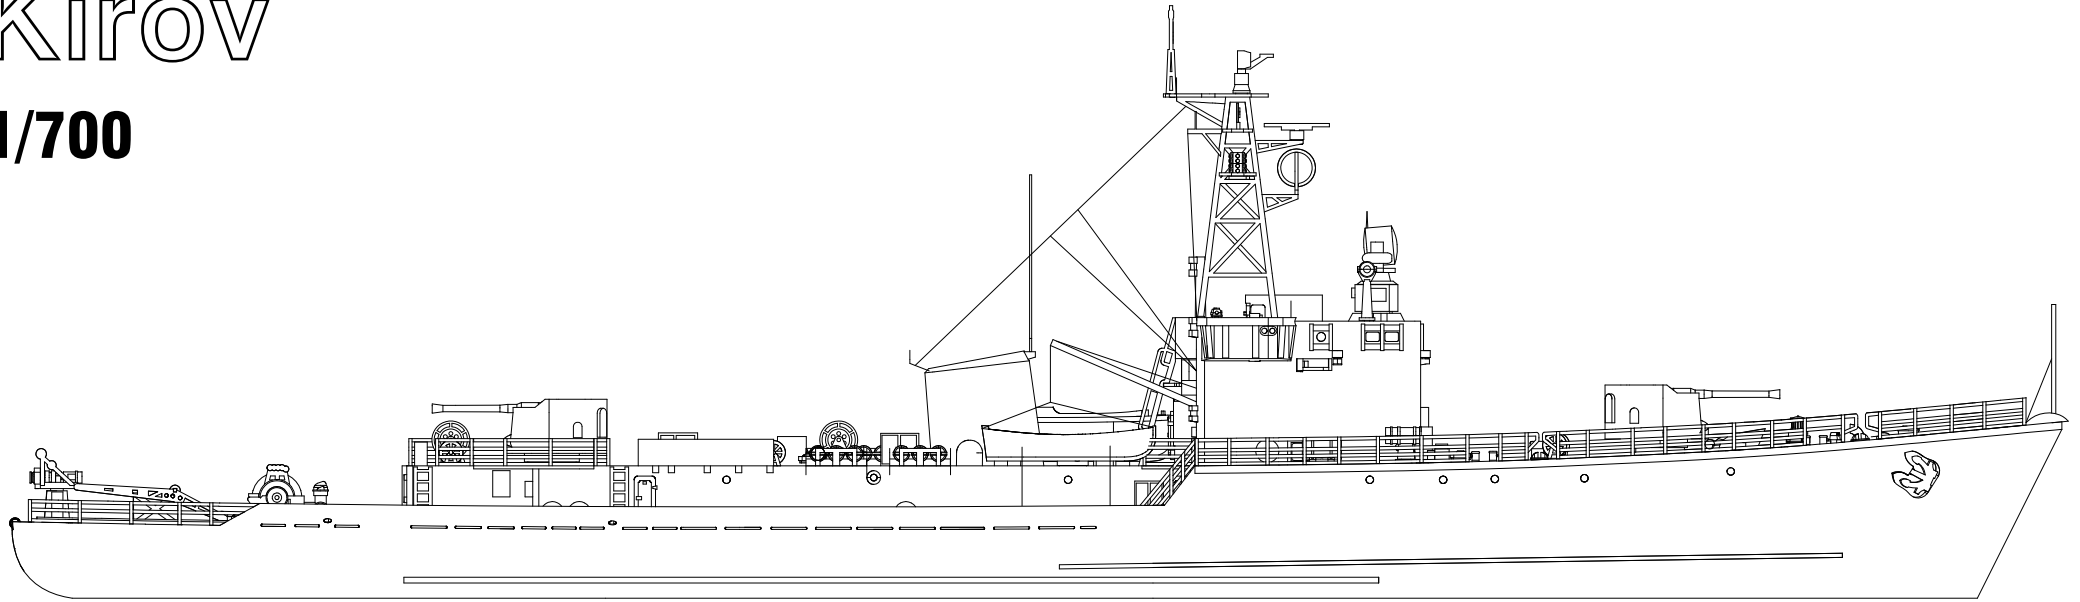

# Soviet Patrol Ship Pr.264A, 1975

## Kirov

### 1/700

 Symmetrical assembly