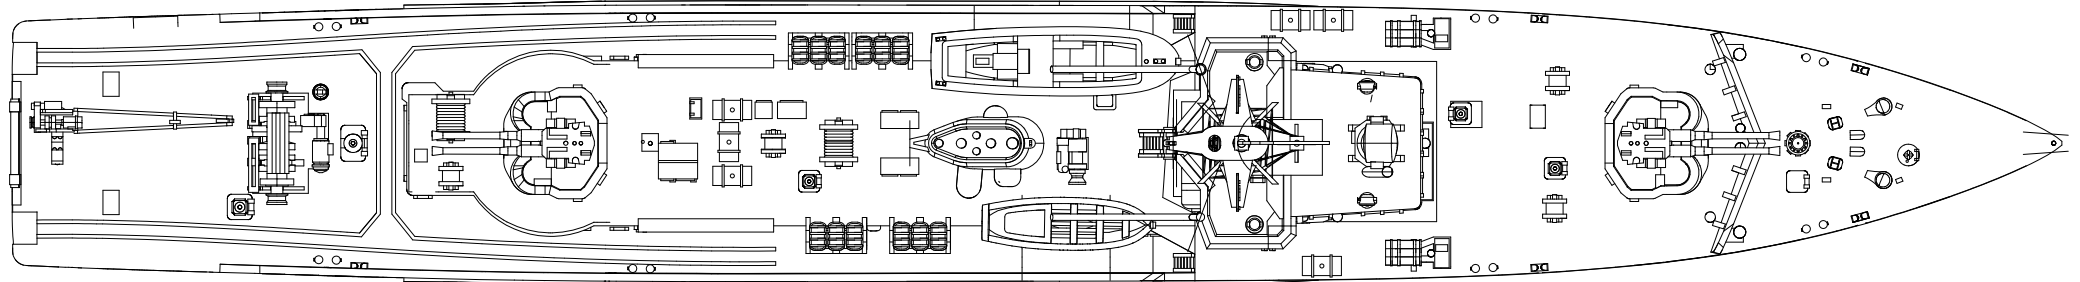

# Soviet Patrol Ship Pr.264A, 1975

### 1/700

 Symmetrical assembly