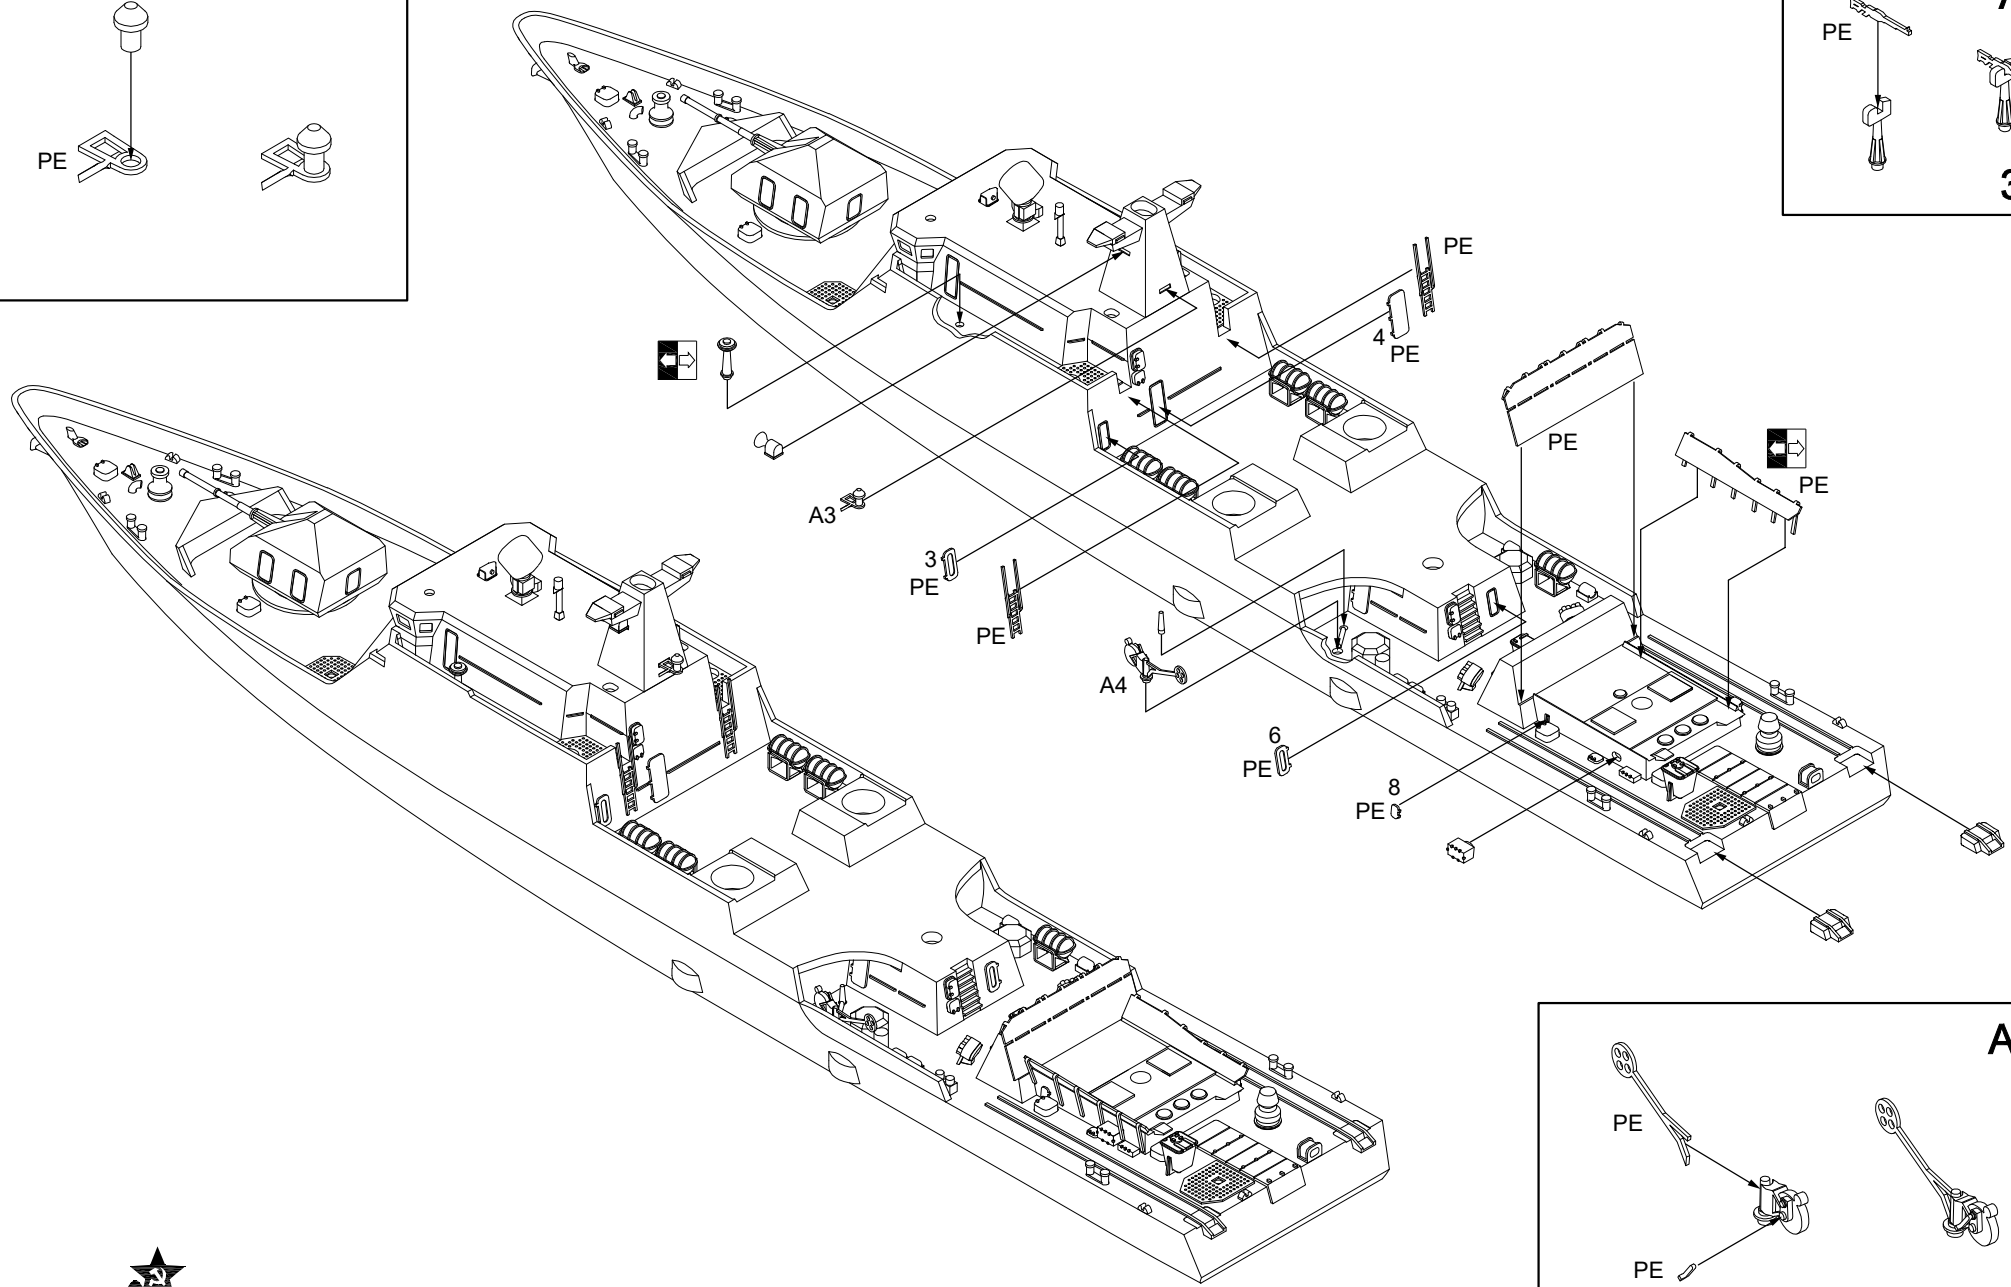

Russian Buyan class corvette pr. 21630

Makhachkala

1/700

Displacement:.....500 t
Length:.....62 m
Beam:.....9.6 m
Draft.....2 m
Speed:..... 28 knots
Range:.....1500 nmi

70366
Astrakhan
Corvette
Pr.21630, 2006
© Combrig Models
www.combrig-models.com

A1

A3

A6

A5

A7