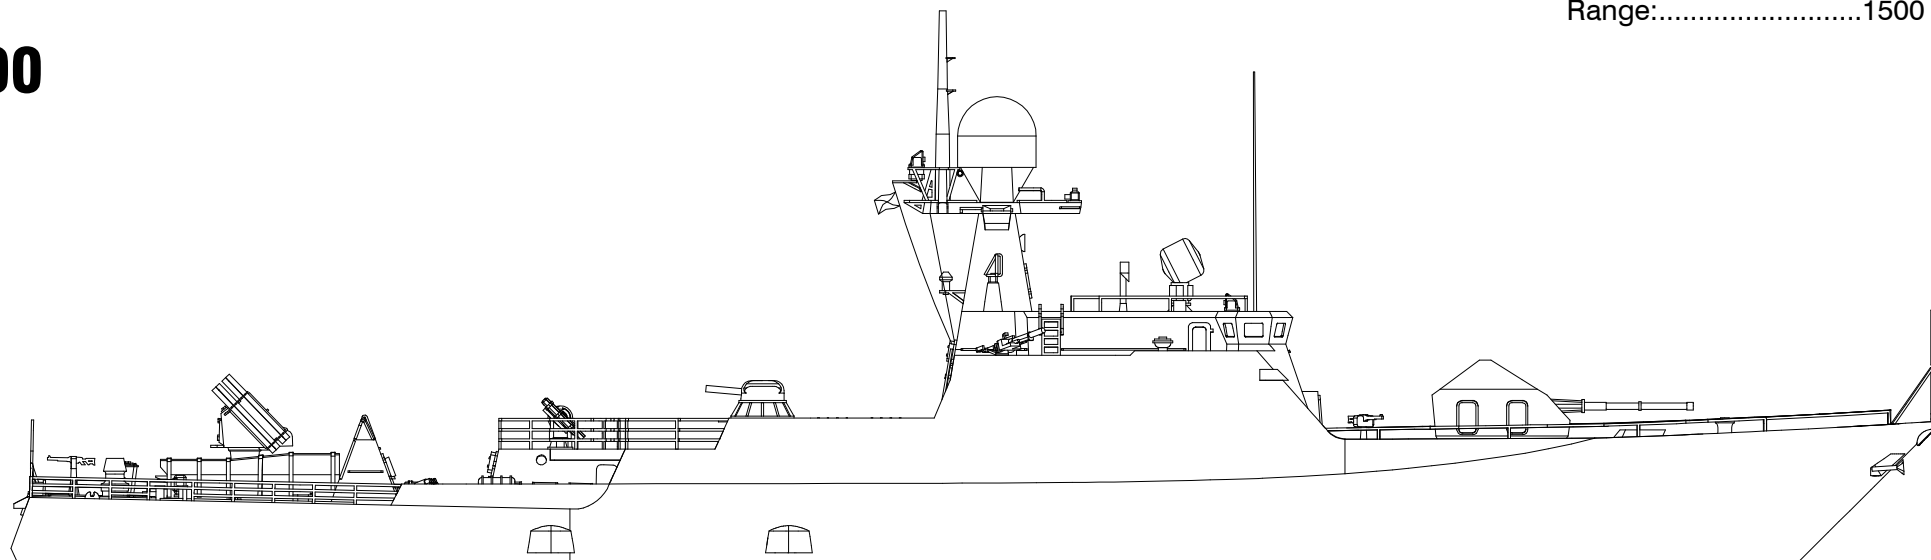

Russian Buyan class corvette pr. 21630

Makhachkala

1/700

Displacement:.....500 t
Length:.....62 m
Beam:.....9.6 m
Draft.....2 m
Speed:..... 28 knots
Range:.....1500 nmi

70366
Astrakhan
Corvette
Pr.21630, 2006
© Combrig Models
www.combrig-models.com