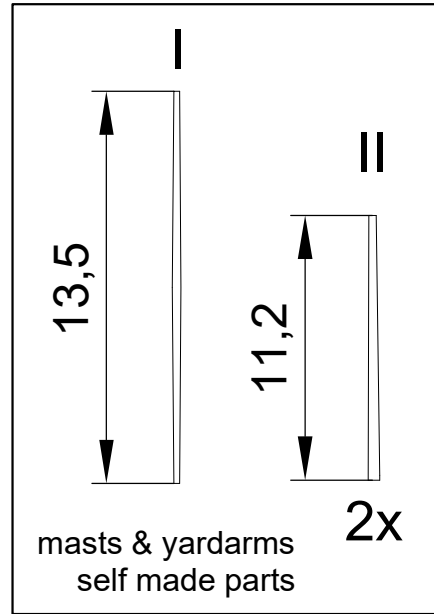

Russian Buyan class corvette pr. 21630

Makhachkala

1/700

Displacement:.....500 t
Length:.....62 m
Beam:.....9.6 m
Draft.....2 m
Speed:..... 28 knots
Range:.....1500 nmi

70366
Astrakhan
Corvette
Pr.21630, 2006
© Combrig Models
www.combrig-models.com

A1

A3

A6

A5

A7