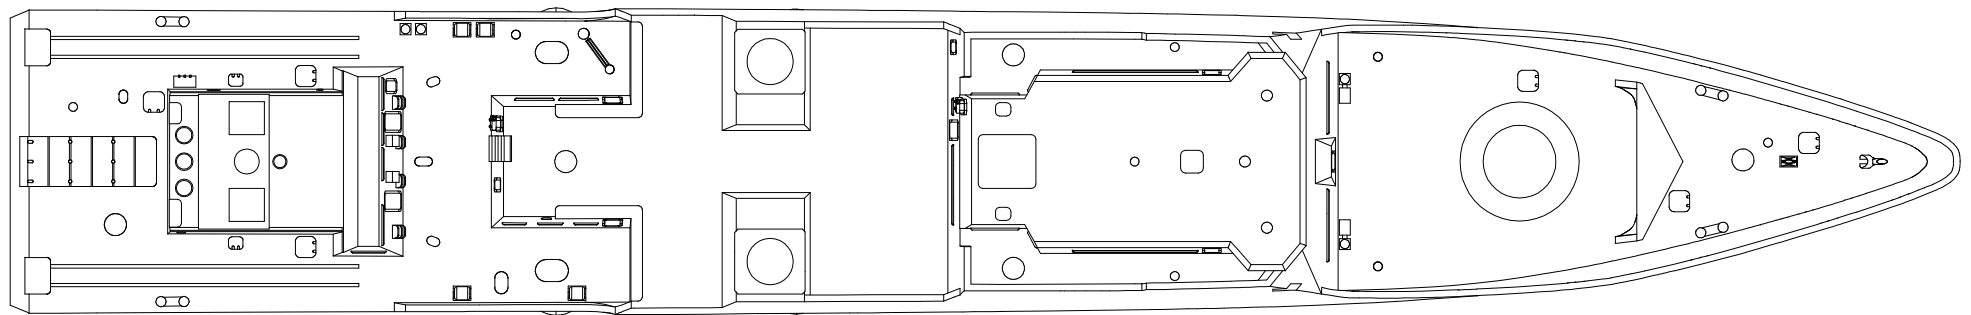

Russian Buyan class corvette pr. 21630

Makhachkala

1/700

Displacement:.....500 t
Length:.....62 m
Beam:.....9.6 m
Draft.....2 m
Speed:..... 28 knots
Range:.....1500 nmi

70366
Astrakhan
Corvette
Pr.21630, 2006
© Combrig Models
www.combrig-models.com