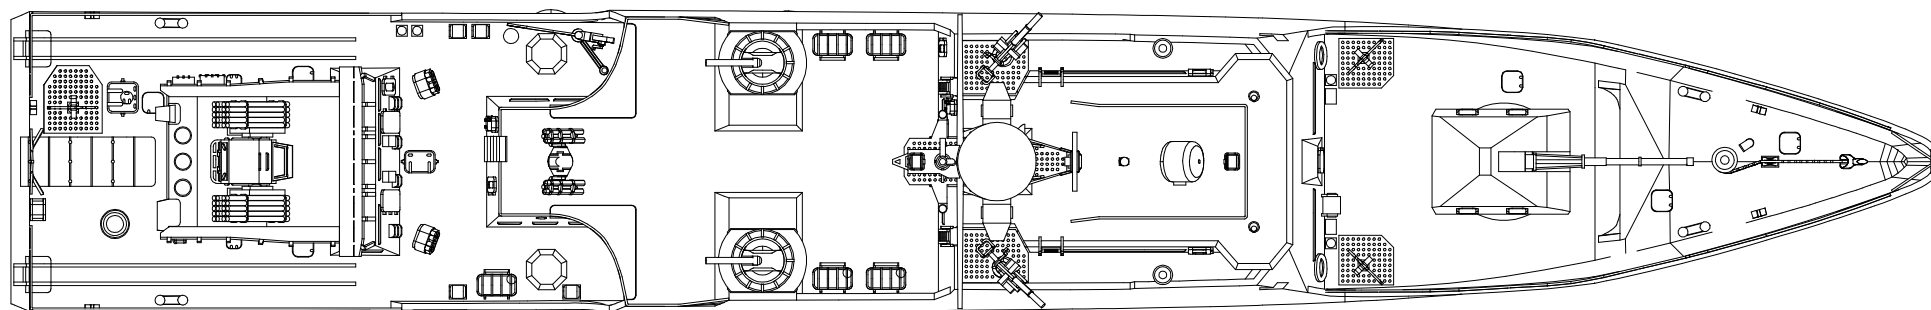

Russian Buyan class corvette pr. 21630

Makhachkala

1/700

Displacement:.....500 t
Length:.....62 m
Beam:.....9.6 m
Draft.....2 m
Speed:..... 28 knots
Range:.....1500 nmi

70366
Astrakhan
Corvette
Pr.21630, 2006
© Combrig Models
www.combrig-models.com