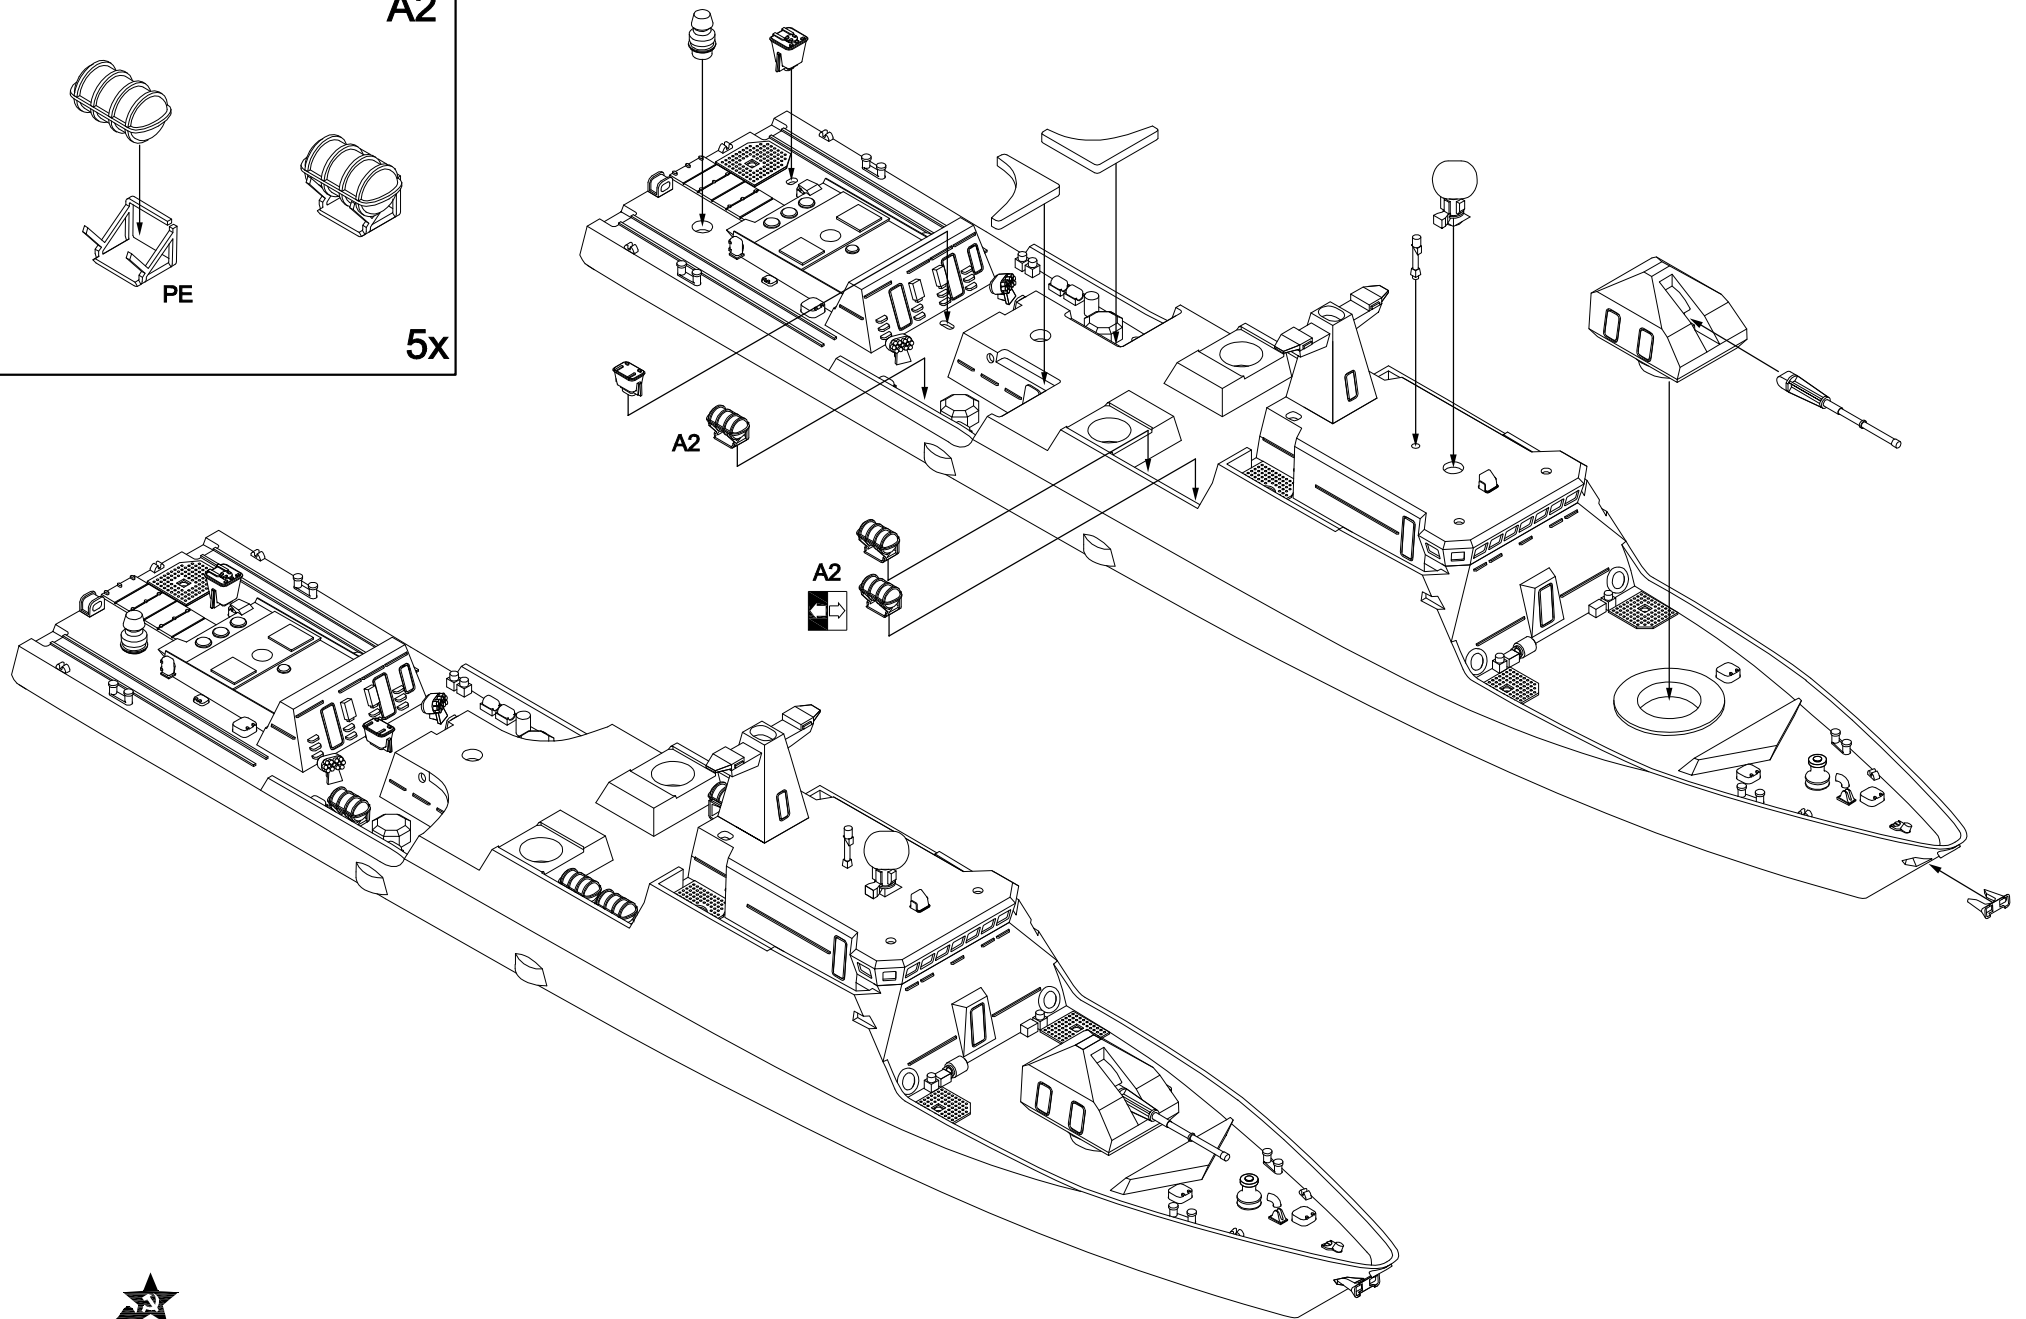

Russian Buyan class corvette pr. 21630

Makhachkala

1/700

Displacement:.....500 t
Length:.....62 m
Beam:.....9.6 m
Draft.....2 m
Speed:..... 28 knots
Range:.....1500 nmi

70366
Astrakhan
Corvette
Pr.21630, 2006
© Combrig Models
www.combrig-models.com

A1

A3

A6

A5

A7