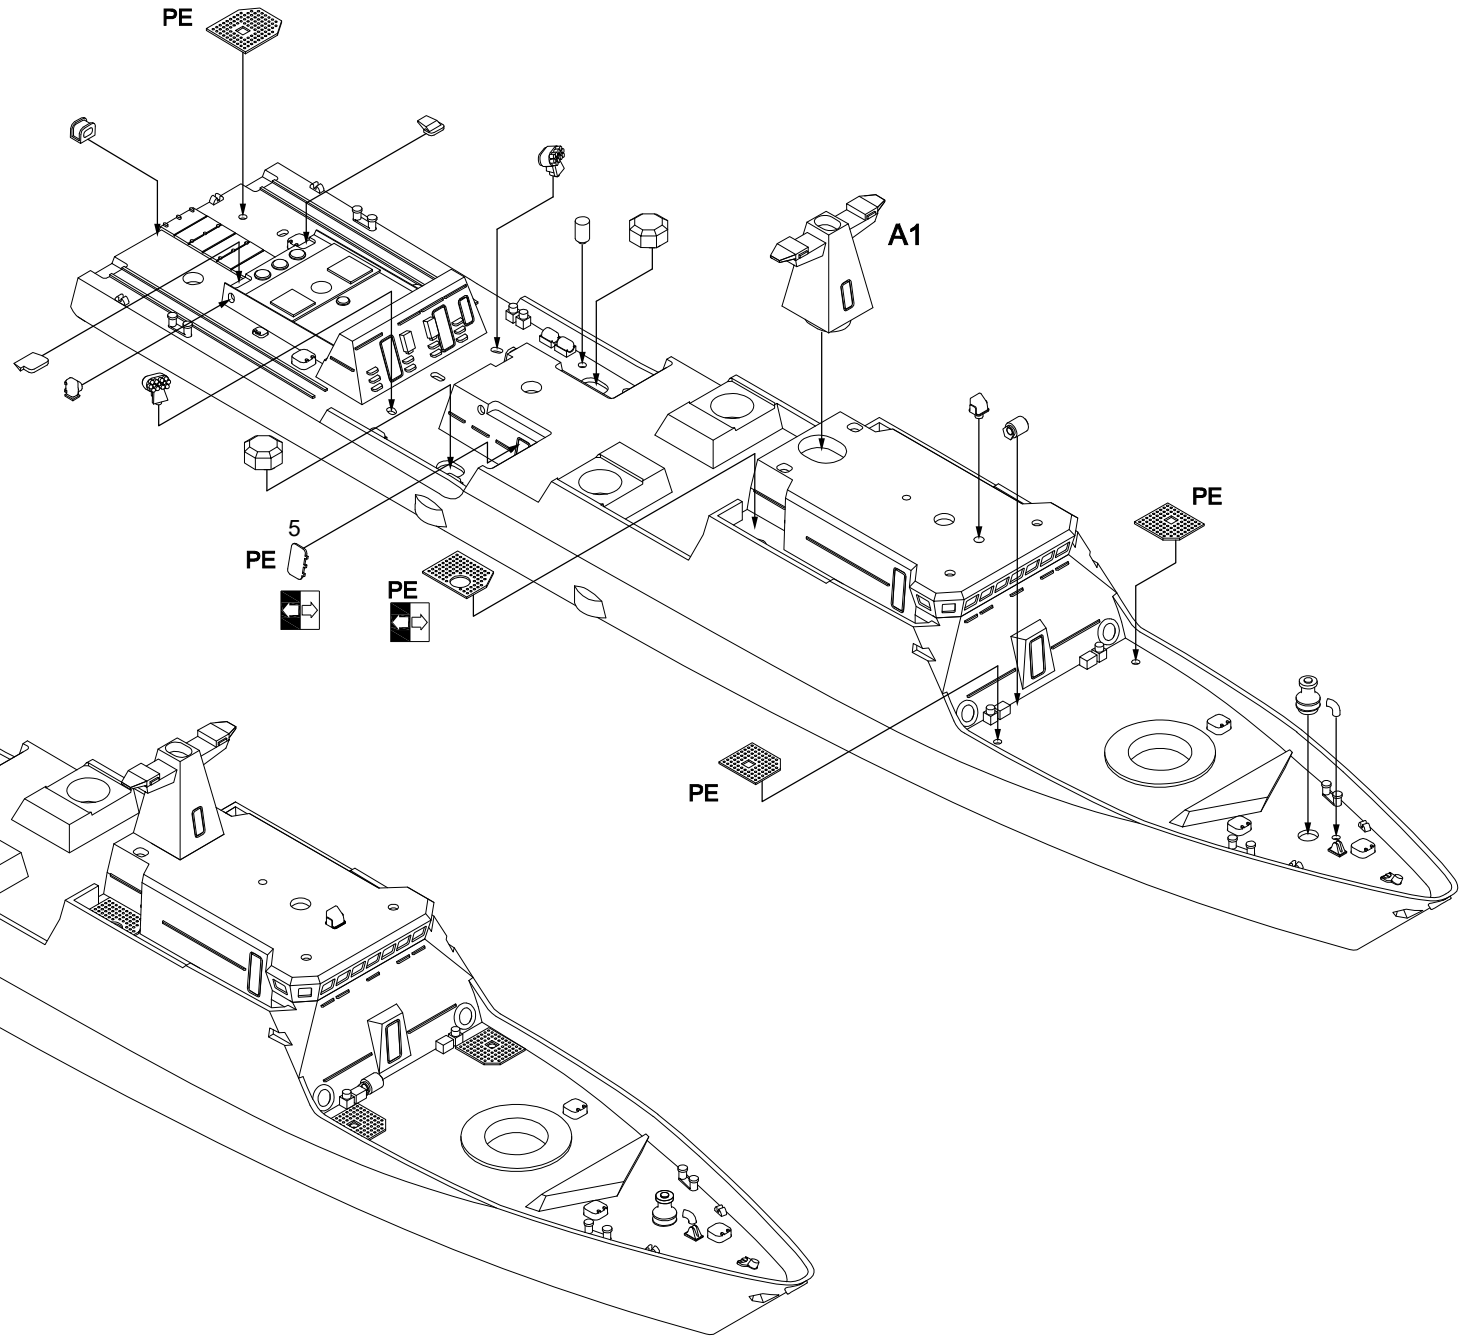

Russian Buyan class corvette pr. 21630

Makhachkala

1/700

Displacement:.....500 t
Length:.....62 m
Beam:.....9.6 m
Draft.....2 m
Speed:..... 28 knots
Range:.....1500 nmi

70366
Astrakhan
Corvette
Pr.21630, 2006
© Combrig Models
www.combrig-models.com

A1

A3

A6

A5

A7