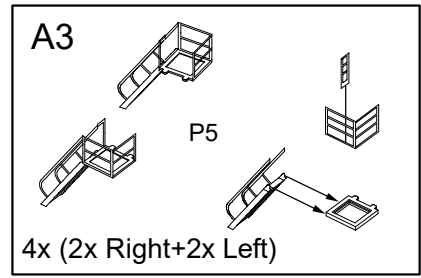

- 2 × 2 – 28 cm SK L/40 guns
 - 14 × 17 cm SK L/40 guns
 - 18 × 8.8 cm SK L/35 guns
 - 6 × 45 cm torpedo tubes
- Armor:
- Belt: 110 to 250 mm
 - Turrets: 250 mm
 - Deck: 40 mm

 Please note that the assembly guide reflects the position of the parts when installed only, and not the exact order of the assembly. To download the assembly instructions in PDF (high resolution) please visit www.combrig-models.com