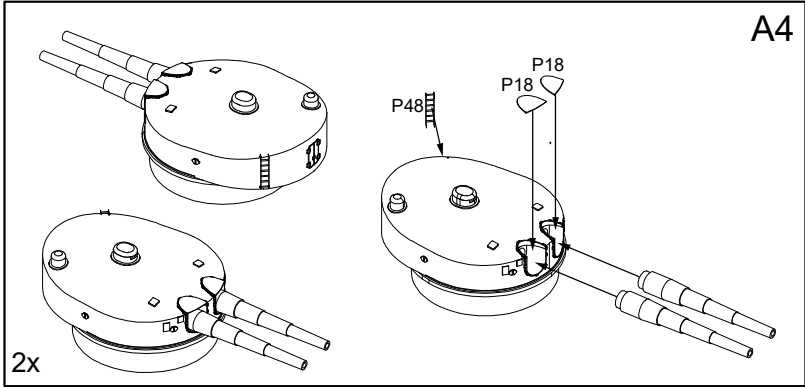

- 2 × 2 – 28 cm SK L/40 guns
 - 14 × 17 cm SK L/40 guns
 - 18 × 8.8 cm SK L/35 guns
 - 6 × 45 cm torpedo tubes
- Armor:
- Belt: 110 to 250 mm
 - Turrets: 250 mm
 - Deck: 40 mm

 Please note that the assembly guide reflects the position of the parts when installed only, and not the exact order of the assembly. To download the assembly instructions in PDF (high resolution) please visit www.combrig-models.com