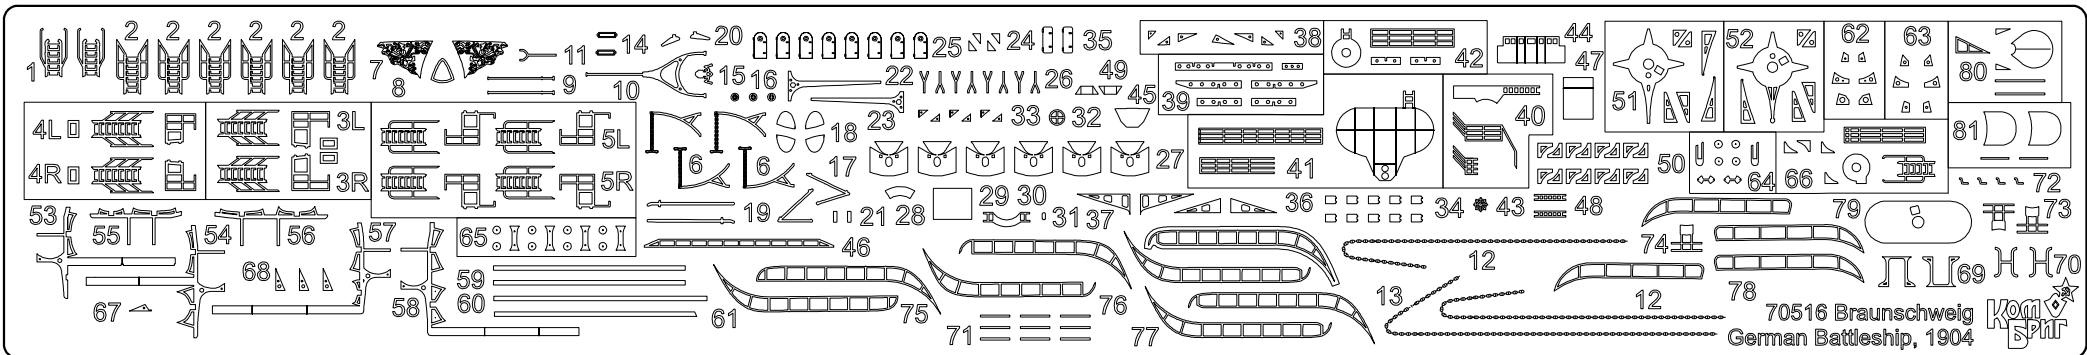

German Battleship, 1904

SMS Braunschweig

1/700

Displacement:.....13,208 t/14,394
Length:.....127.7 m
Beam:.....22.2 m
Draft:.....8.1 m
Installed power.....16.000 hp
Speed:.....18.7 knots
Range:.....5.200 nmi
Armament:

- 2 × 2 – 28 cm SK L/40 guns
 - 14 × 17 cm SK L/40 guns
 - 18 × 8.8 cm SK L/35 guns
 - 6 × 45 cm torpedo tubes
- Armor:
- Belt: 110 to 250 mm
 - Turrets: 250 mm
 - Deck: 40 mm

 Please note that the assembly guide reflects the position of the parts when installed only, and not the exact order of the assembly. To download the assembly instructions in PDF (high resolution) please visit www.combrig-models.com

A7

A8

A9

A12

A13

A14

A18

A17