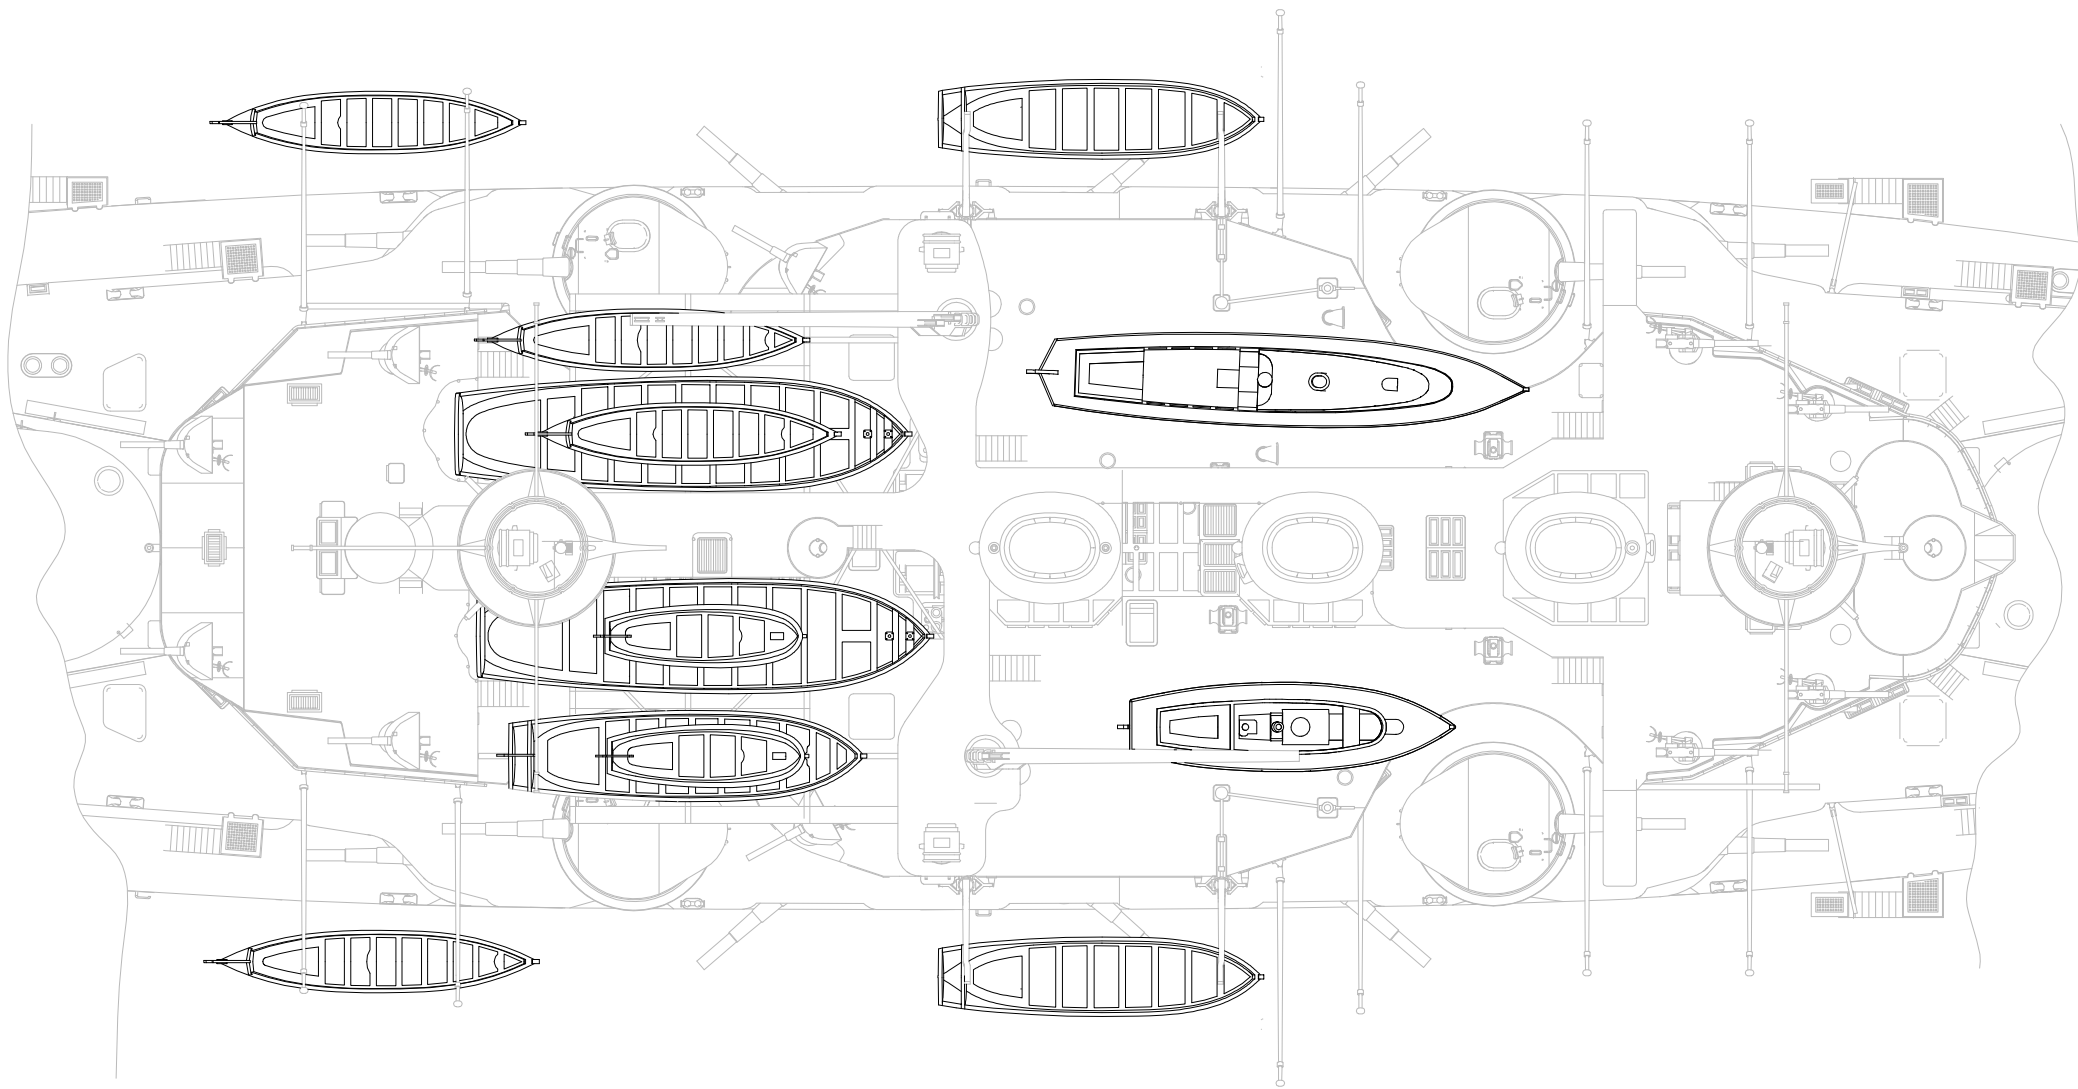

German Battleship, 1904

SMS Braunschweig

1/700

Displacement:.....13,208 t/14,394
Length:.....127.7 m
Beam:.....22.2 m
Draft:.....8.1 m
Installed power.....16.000 hp
Speed:.....18.7 knots
Range:.....5.200 nmi
Armament:

- 2 × 2 – 28 cm SK L/40 guns
 - 14 × 17 cm SK L/40 guns
 - 18 × 8.8 cm SK L/35 guns
 - 6 × 45 cm torpedo tubes
- Armor:
- Belt: 110 to 250 mm
 - Turrets: 250 mm
 - Deck: 40 mm

 Please note that the assembly guide reflects the position of the parts when installed only, and not the exact order of the assembly. To download the assembly instructions in PDF (high resolution) please visit www.combrig-models.com

A16

A19

A15

Boats location.

70516 For more info on Combrig kits see: www.combrig-models.com www.steelnavy.net www.modelwarships.com