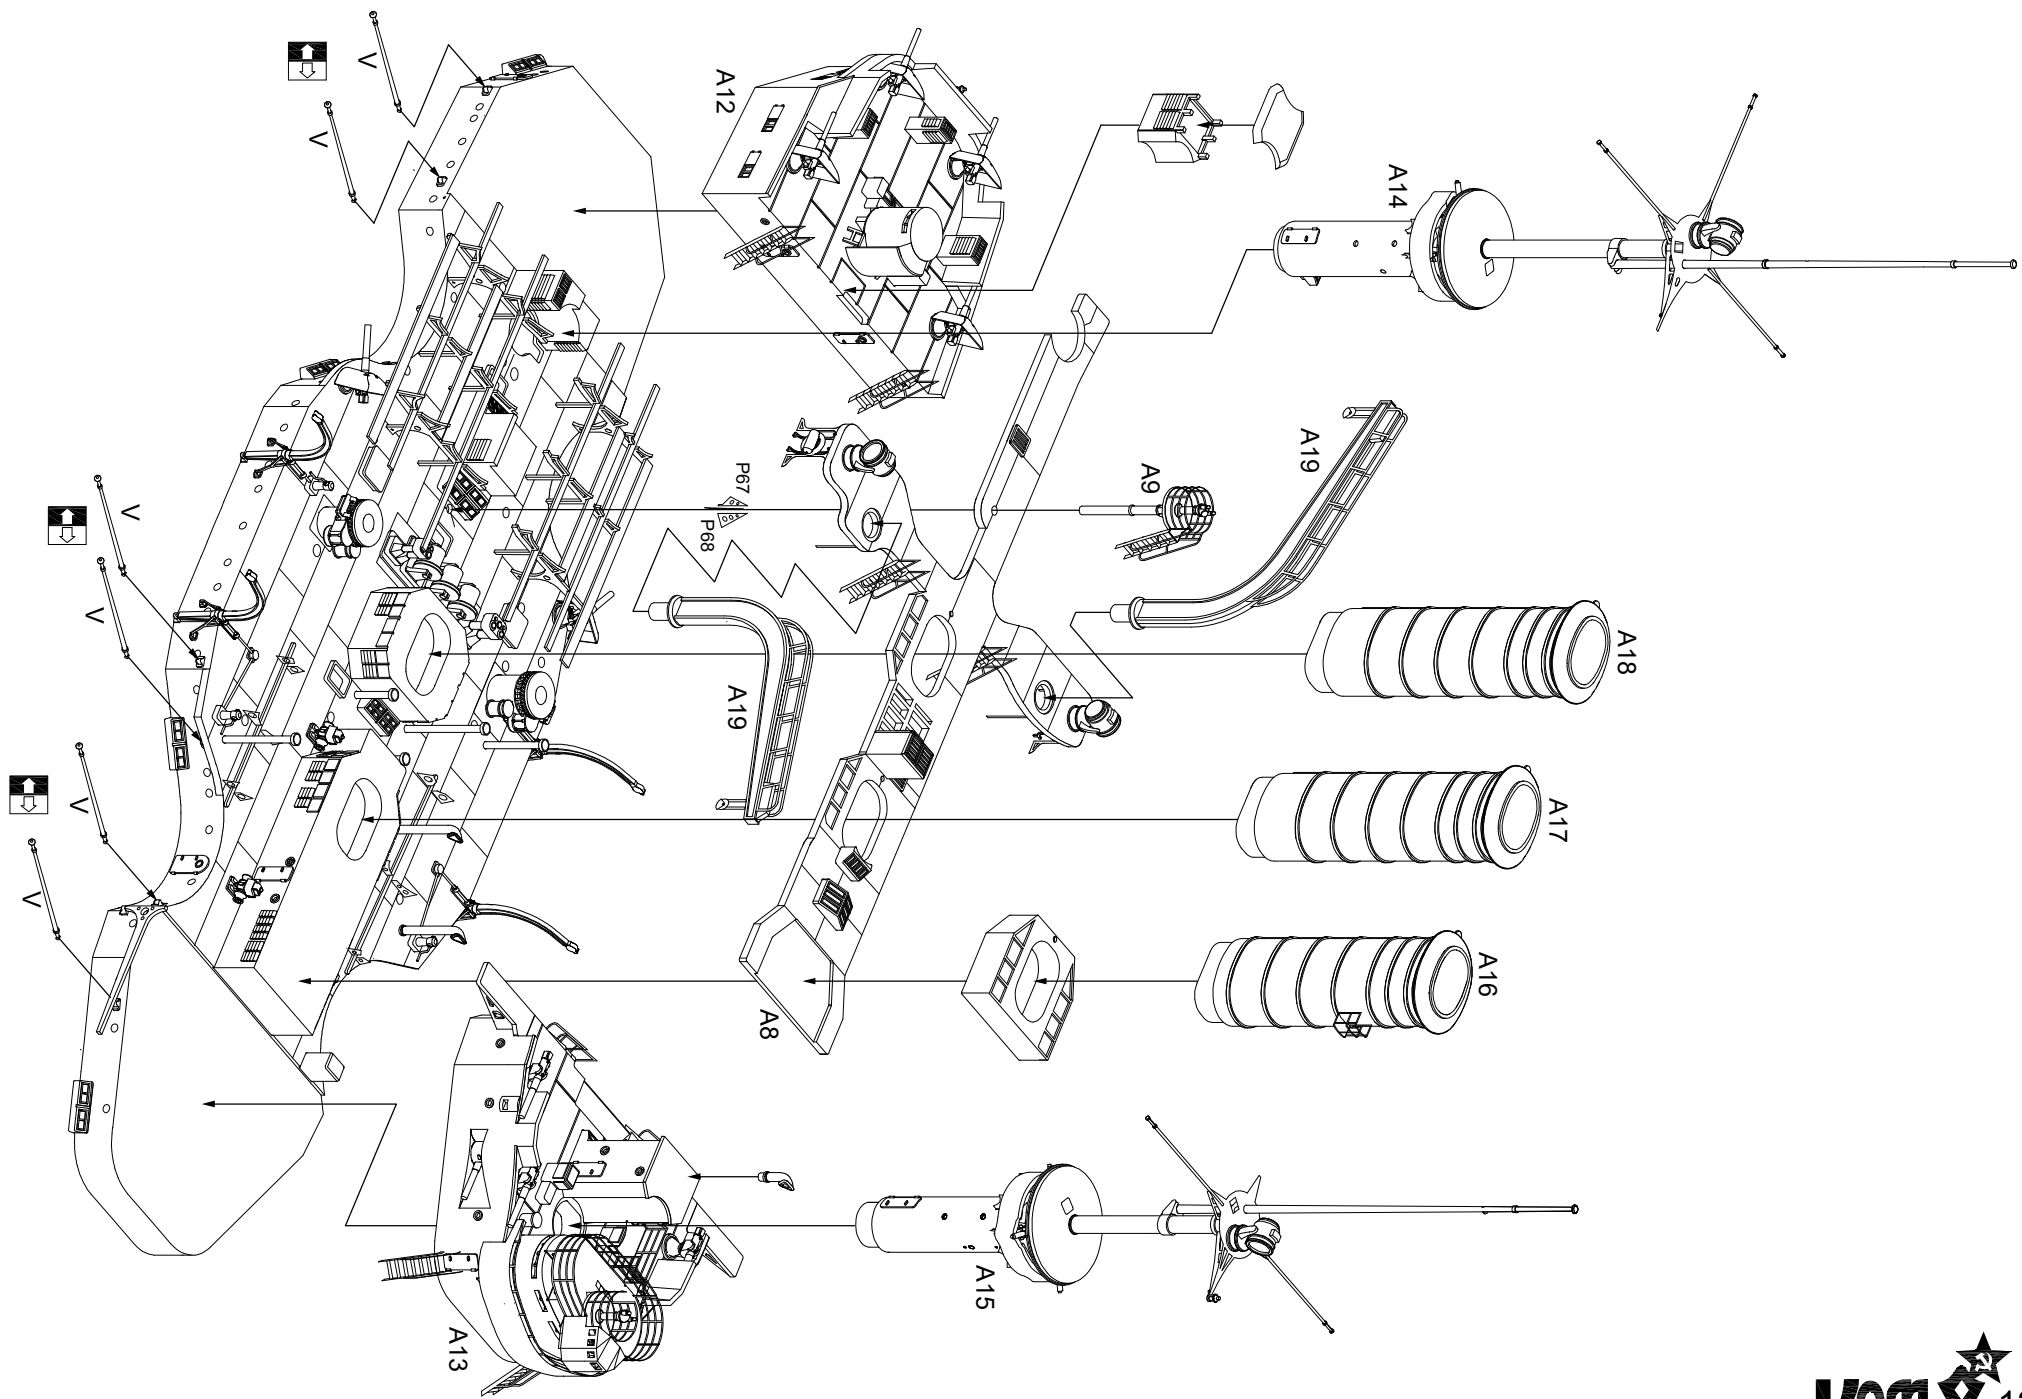

German Battleship, 1904

SMS Braunschweig

1/700

Displacement:.....13,208 t/14,394
Length:.....127.7 m
Beam:.....22.2 m
Draft:.....8.1 m
Installed power.....16.000 hp
Speed:.....18.7 knots
Range:.....5.200 nmi
Armament:

- 2 × 2 – 28 cm SK L/40 guns
 - 14 × 17 cm SK L/40 guns
 - 18 × 8.8 cm SK L/35 guns
 - 6 × 45 cm torpedo tubes
- Armor:
- Belt: 110 to 250 mm
 - Turrets: 250 mm
 - Deck: 40 mm

 Please note that the assembly guide reflects the position of the parts when installed only, and not the exact order of the assembly. To download the assembly instructions in PDF (high resolution) please visit www.combrig-models.com

A16

A19

A15

Boats location.

70516 For more info on Combrig kits see: www.combrig-models.com www.steelnavy.net www.modelwarships.com