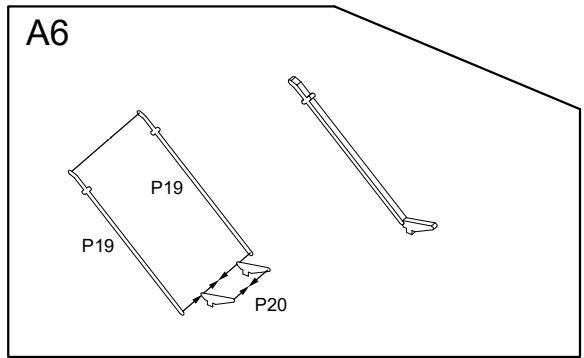

- 2 × 2 – 28 cm SK L/40 guns
 - 14 × 17 cm SK L/40 guns
 - 18 × 8.8 cm SK L/35 guns
 - 6 × 45 cm torpedo tubes
- Armor:
- Belt: 110 to 250 mm
 - Turrets: 250 mm
 - Deck: 40 mm

 Please note that the assembly guide reflects the position of the parts when installed only, and not the exact order of the assembly. To download the assembly instructions in PDF (high resolution) please visit www.combrig-models.com