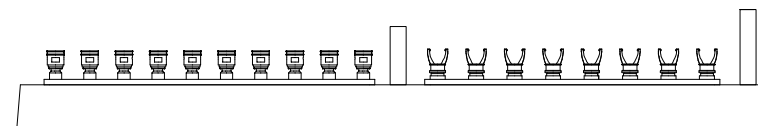

German Battleship, 1904

SMS Braunschweig

1/700

Displacement:.....13,208 t/14,394
Length:.....127.7 m
Beam:.....22.2 m
Draft:.....8.1 m
Installed power.....16.000 hp
Speed:.....18.7 knots
Range:.....5.200 nmi
Armament:

- 2 × 2 – 28 cm SK L/40 guns
 - 14 × 17 cm SK L/40 guns
 - 18 × 8.8 cm SK L/35 guns
 - 6 × 45 cm torpedo tubes
- Armor:
- Belt: 110 to 250 mm
 - Turrets: 250 mm
 - Deck: 40 mm

 Please note that the assembly guide reflects the position of the parts when installed only, and not the exact order of the assembly. To download the assembly instructions in PDF (high resolution) please visit www.combrig-models.com