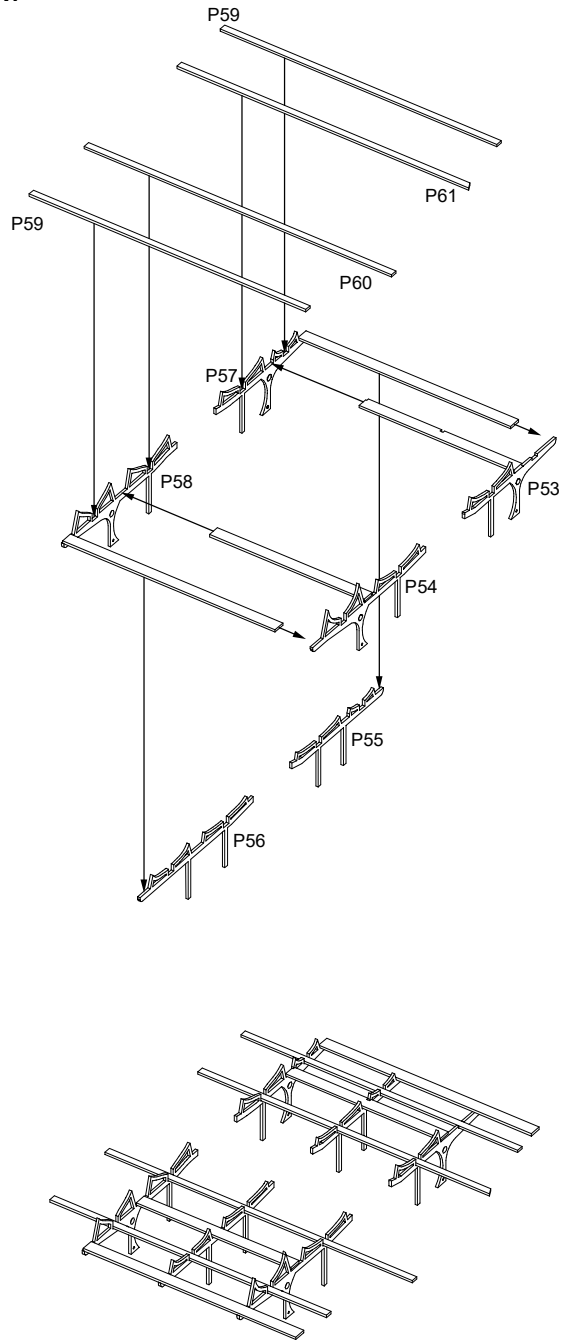

German Battleship, 1904

SMS Braunschweig

1/700

Displacement:.....13,208 t/14,394
Length:.....127.7 m
Beam:.....22.2 m
Draft:.....8.1 m
Installed power.....16.000 hp
Speed:.....18.7 knots
Range:.....5.200 nmi
Armament:

- 2 × 2 – 28 cm SK L/40 guns
 - 14 × 17 cm SK L/40 guns
 - 18 × 8.8 cm SK L/35 guns
 - 6 × 45 cm torpedo tubes
- Armor:
- Belt: 110 to 250 mm
 - Turrets: 250 mm
 - Deck: 40 mm

 Please note that the assembly guide reflects the position of the parts when installed only, and not the exact order of the assembly. To download the assembly instructions in PDF (high resolution) please visit www.combrig-models.com

A7

A8

A9

A12

A13

A14

A18

A17