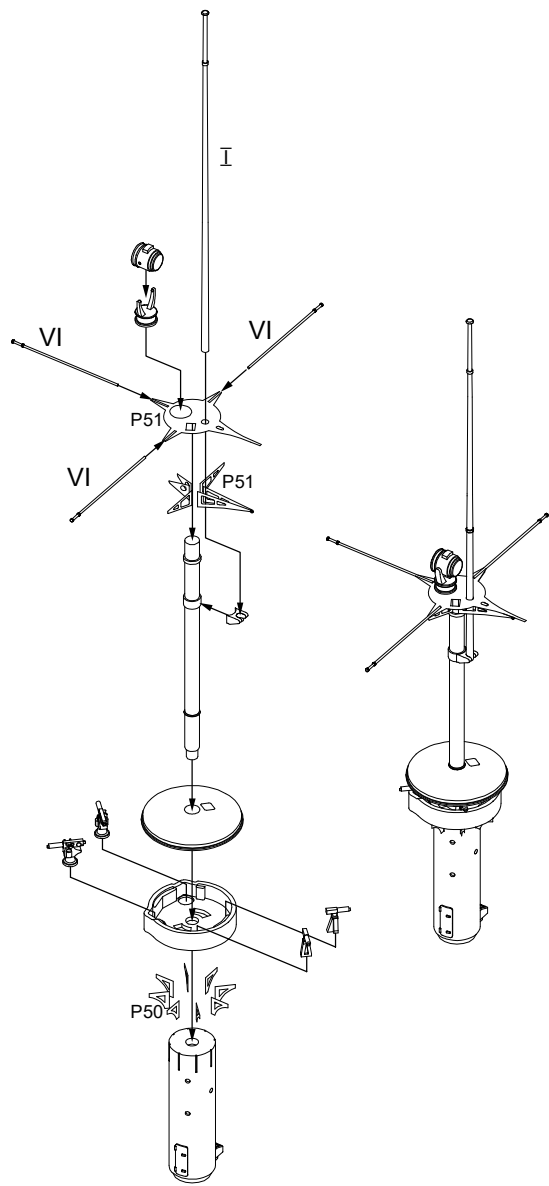

German Battleship, 1904

SMS Braunschweig

1/700

Displacement:.....13,208 t/14,394
Length:.....127.7 m
Beam:.....22.2 m
Draft:.....8.1 m
Installed power.....16.000 hp
Speed:.....18.7 knots
Range:.....5.200 nmi
Armament:

- 2 × 2 – 28 cm SK L/40 guns
 - 14 × 17 cm SK L/40 guns
 - 18 × 8.8 cm SK L/35 guns
 - 6 × 45 cm torpedo tubes
- Armor:
- Belt: 110 to 250 mm
 - Turrets: 250 mm
 - Deck: 40 mm

 Please note that the assembly guide reflects the position of the parts when installed only, and not the exact order of the assembly. To download the assembly instructions in PDF (high resolution) please visit www.combrig-models.com

A7

A8

A9

A12

A13

A14

A18

A17