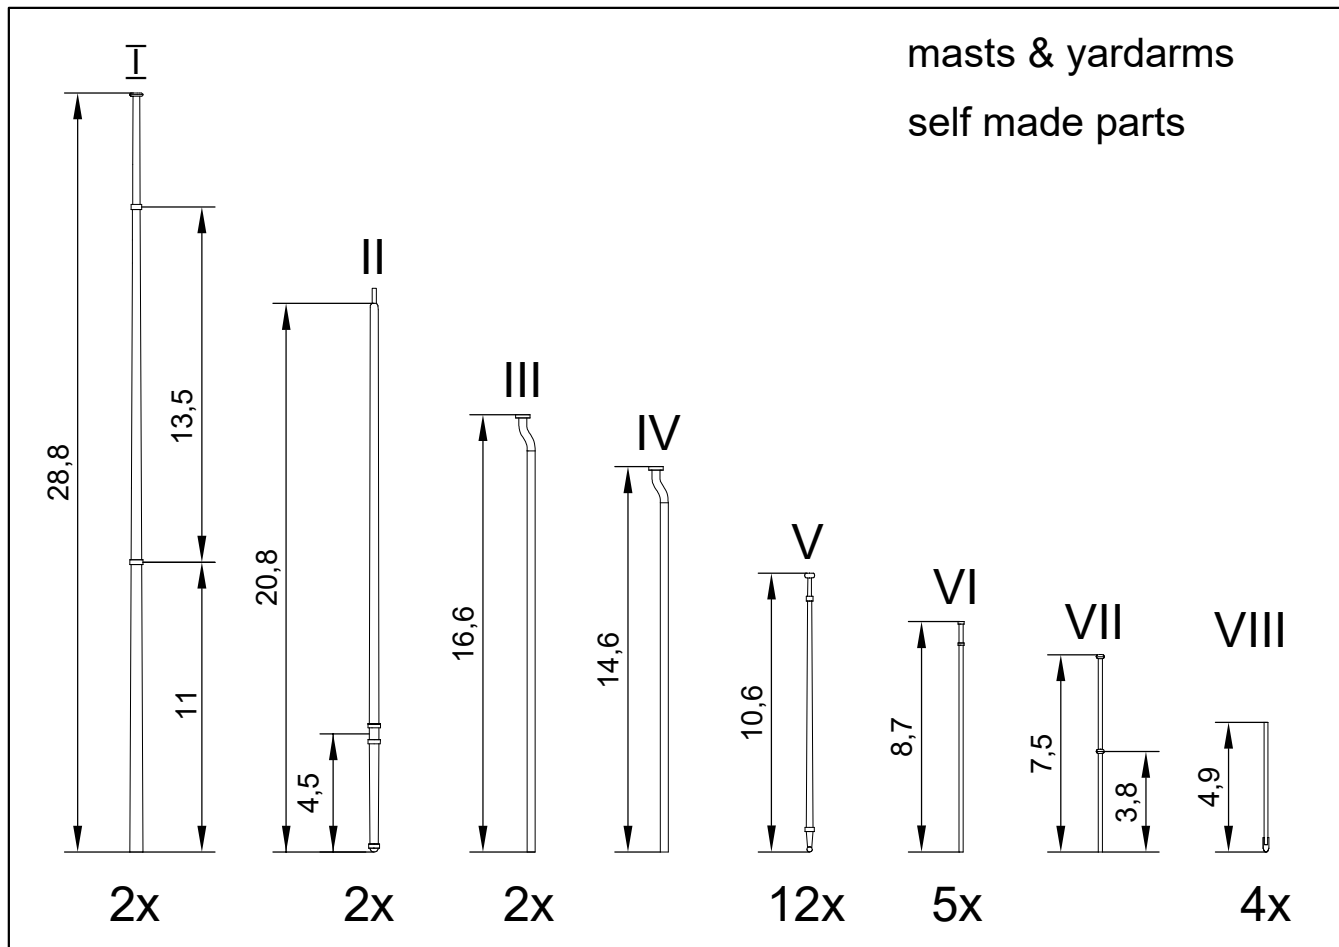

German Battleship, 1904

SMS Braunschweig

1/700

Displacement:.....13,208 t/14,394
Length:.....127.7 m
Beam:.....22.2 m
Draft:.....8.1 m
Installed power.....16.000 hp
Speed:.....18.7 knots
Range:.....5.200 nmi
Armament:

- 2 × 2 – 28 cm SK L/40 guns
 - 14 × 17 cm SK L/40 guns
 - 18 × 8.8 cm SK L/35 guns
 - 6 × 45 cm torpedo tubes
- Armor:
- Belt: 110 to 250 mm
 - Turrets: 250 mm
 - Deck: 40 mm

 Please note that the assembly guide reflects the position of the parts when installed only, and not the exact order of the assembly. To download the assembly instructions in PDF (high resolution) please visit www.combrig-models.com