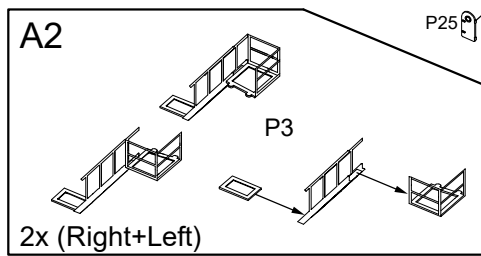

- 2 × 2 – 28 cm SK L/40 guns
 - 14 × 17 cm SK L/40 guns
 - 18 × 8.8 cm SK L/35 guns
 - 6 × 45 cm torpedo tubes
- Armor:
- Belt: 110 to 250 mm
 - Turrets: 250 mm
 - Deck: 40 mm

 Please note that the assembly guide reflects the position of the parts when installed only, and not the exact order of the assembly. To download the assembly instructions in PDF (high resolution) please visit www.combrig-models.com