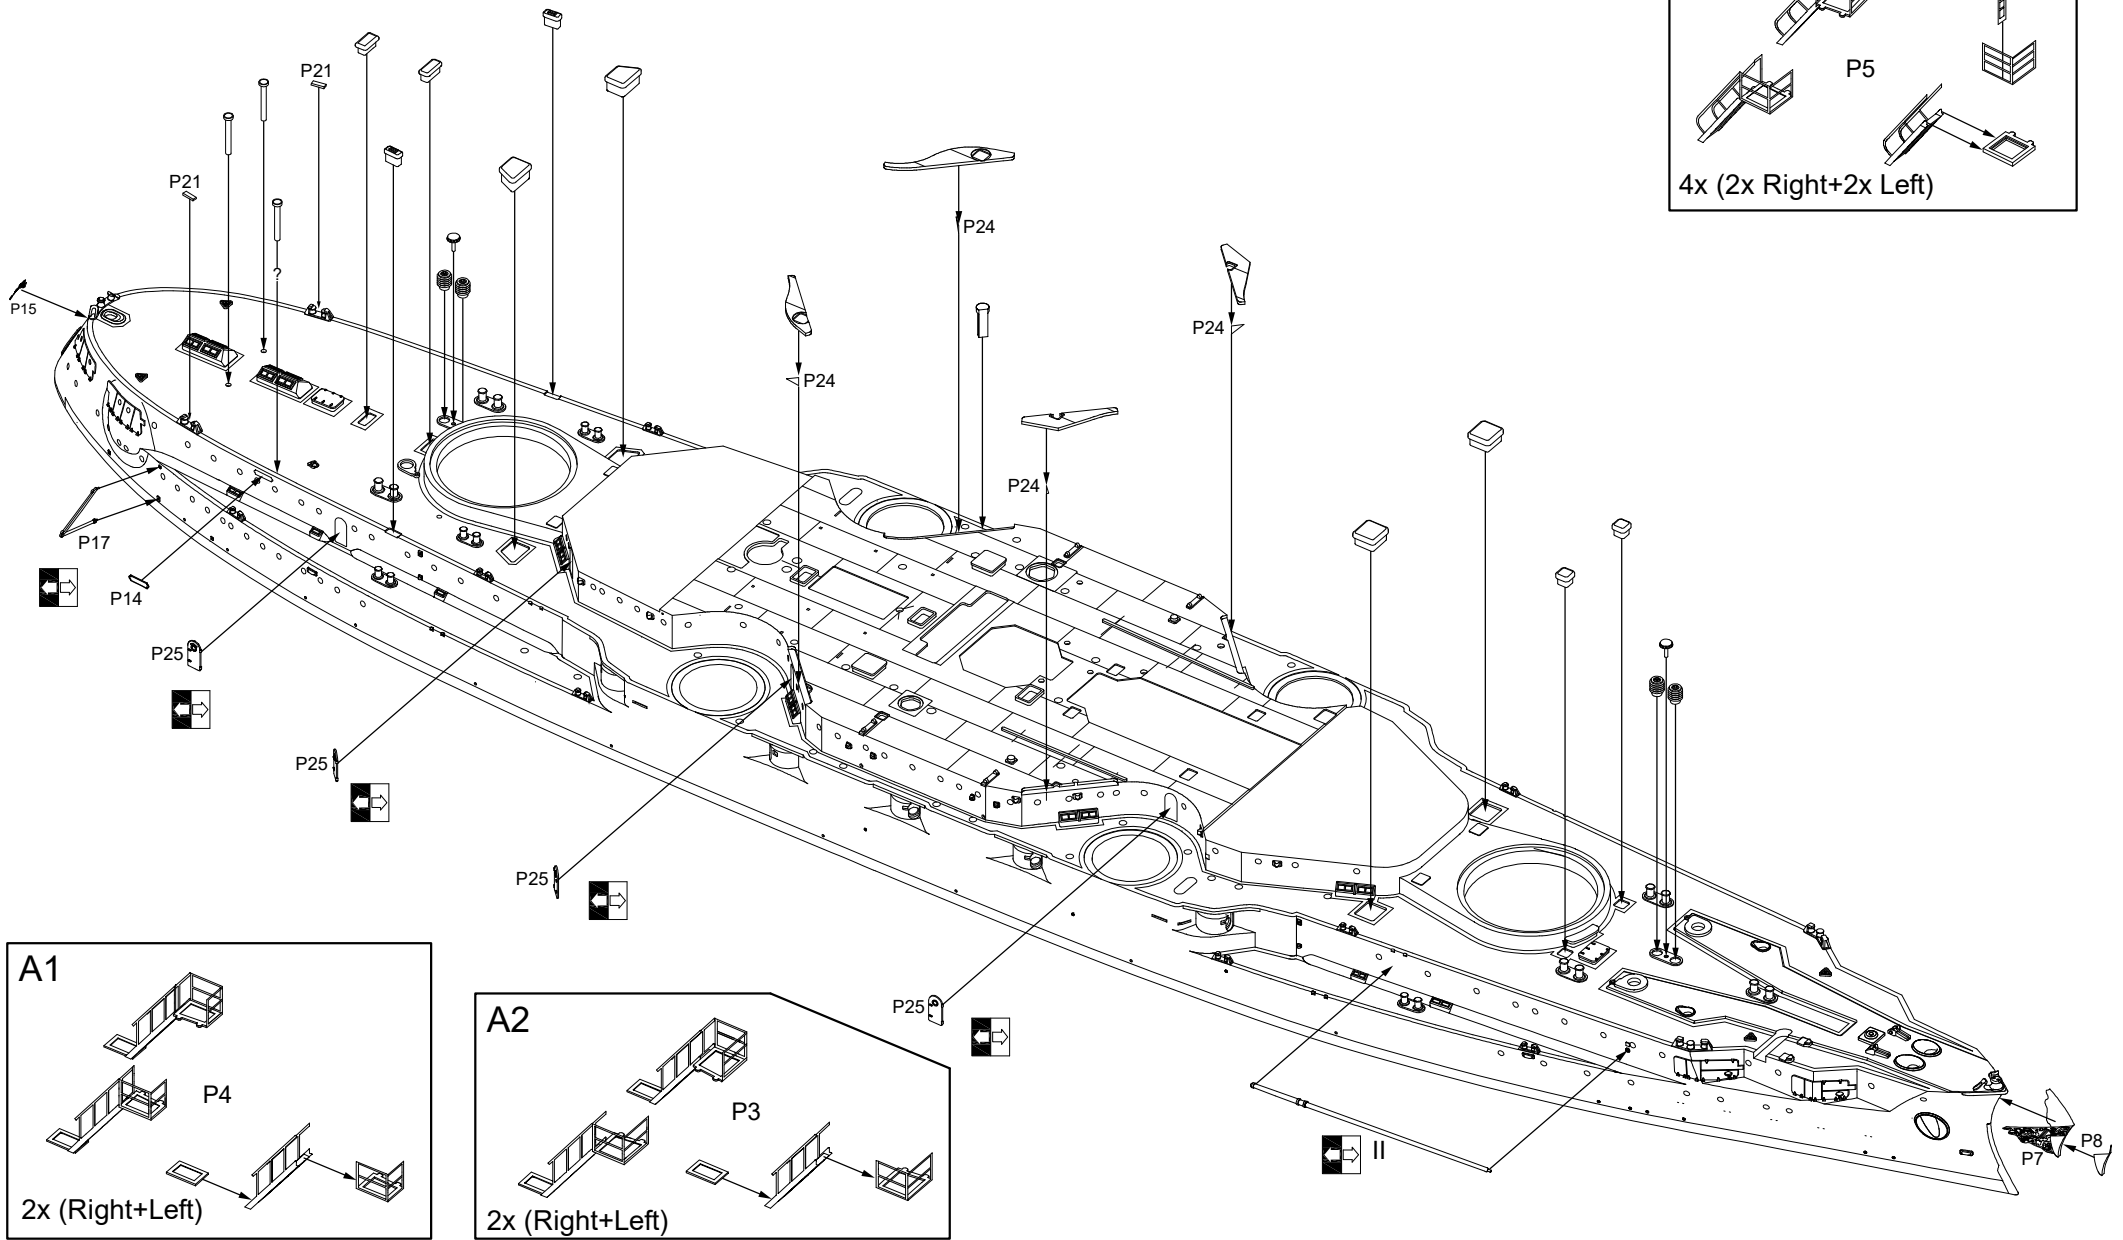

German Battleship, 1904

SMS Braunschweig

1/700

Displacement:.....13,208 t/14,394
Length:.....127.7 m
Beam:.....22.2 m
Draft:.....8.1 m
Installed power.....16.000 hp
Speed:.....18.7 knots
Range:.....5.200 nmi
Armament:

- 2 × 2 – 28 cm SK L/40 guns
 - 14 × 17 cm SK L/40 guns
 - 18 × 8.8 cm SK L/35 guns
 - 6 × 45 cm torpedo tubes
- Armor:
- Belt: 110 to 250 mm
 - Turrets: 250 mm
 - Deck: 40 mm

 Please note that the assembly guide reflects the position of the parts when installed only, and not the exact order of the assembly. To download the assembly instructions in PDF (high resolution) please visit www.combrig-models.com