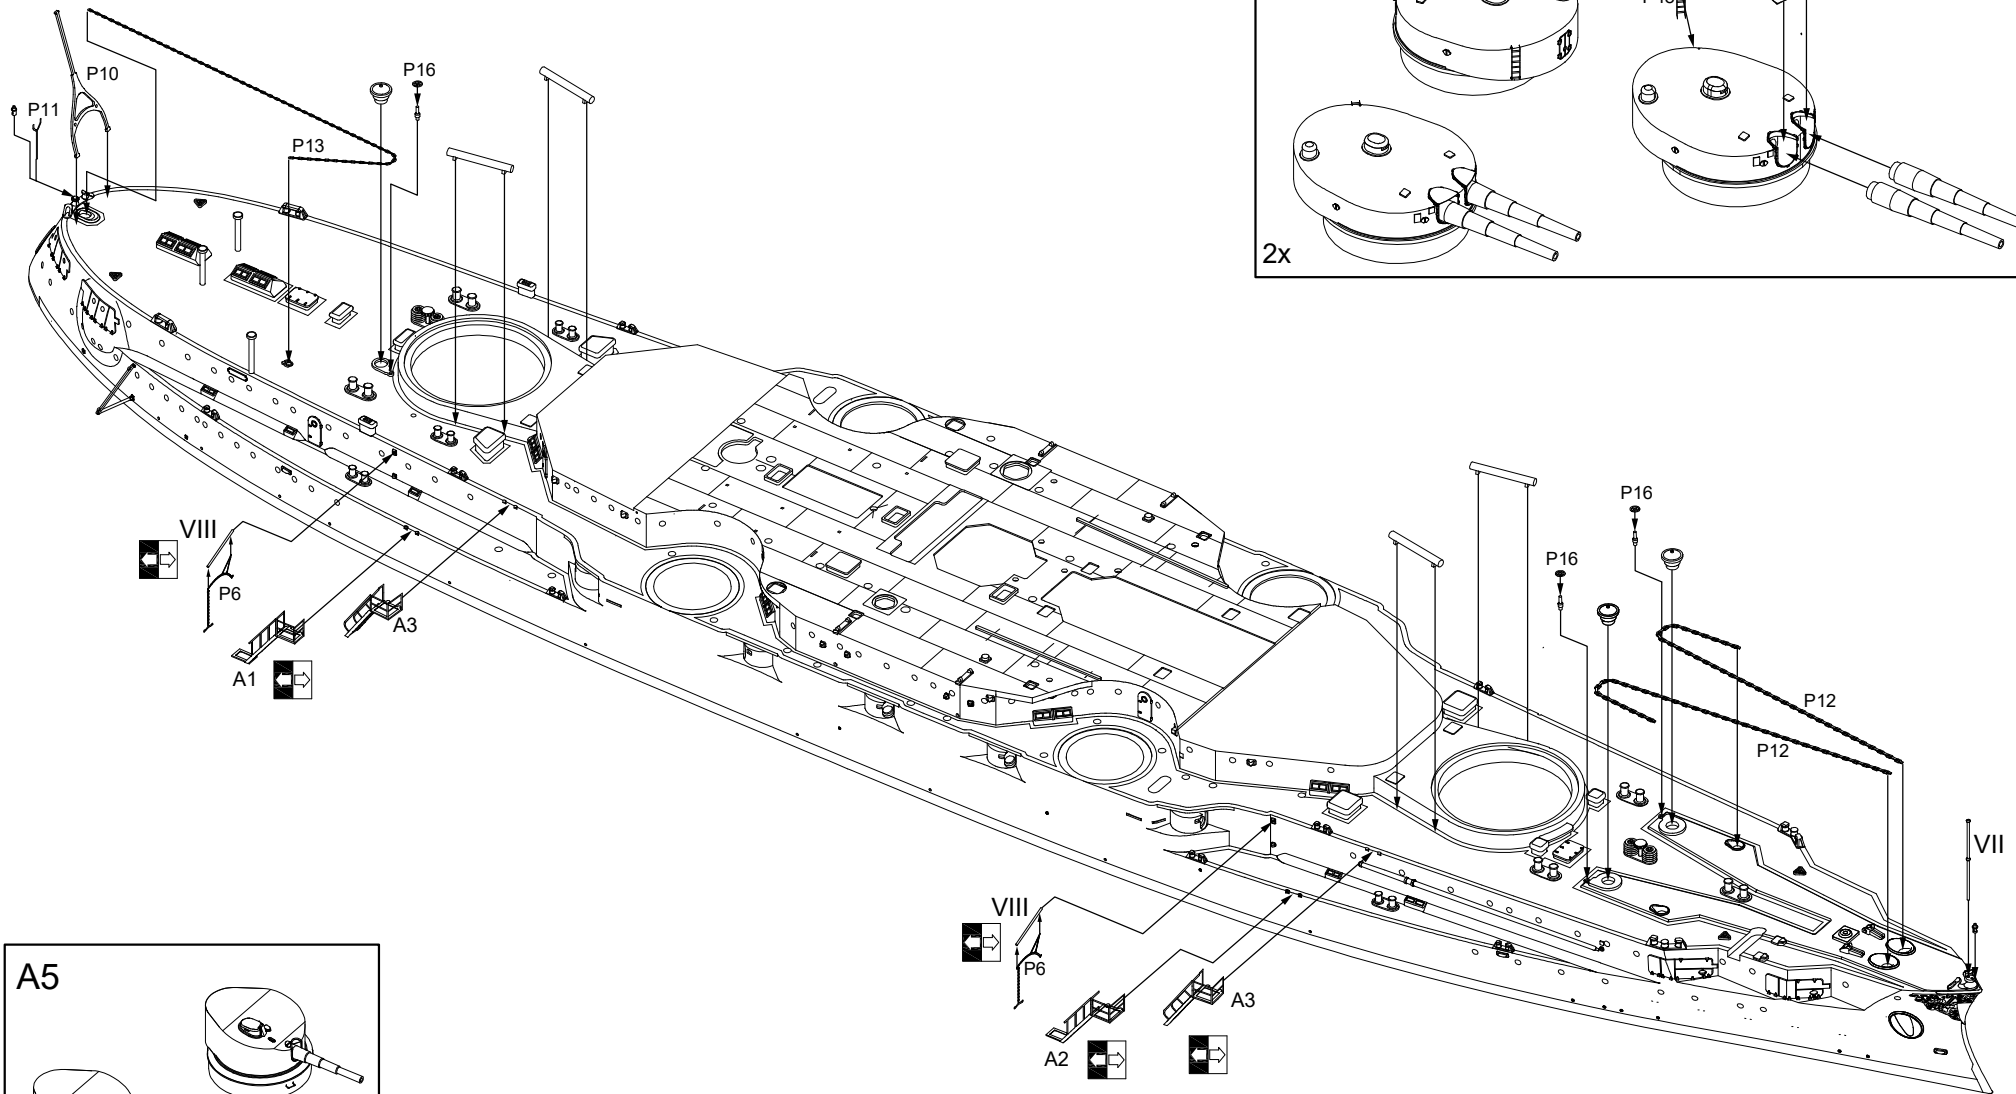

German Battleship, 1904

SMS Braunschweig

1/700

Displacement:.....13,208 t/14,394
Length:.....127.7 m
Beam:.....22.2 m
Draft:.....8.1 m
Installed power.....16.000 hp
Speed:.....18.7 knots
Range:.....5.200 nmi
Armament:

- 2 × 2 – 28 cm SK L/40 guns
 - 14 × 17 cm SK L/40 guns
 - 18 × 8.8 cm SK L/35 guns
 - 6 × 45 cm torpedo tubes
- Armor:
- Belt: 110 to 250 mm
 - Turrets: 250 mm
 - Deck: 40 mm

 Please note that the assembly guide reflects the position of the parts when installed only, and not the exact order of the assembly. To download the assembly instructions in PDF (high resolution) please visit www.combrig-models.com