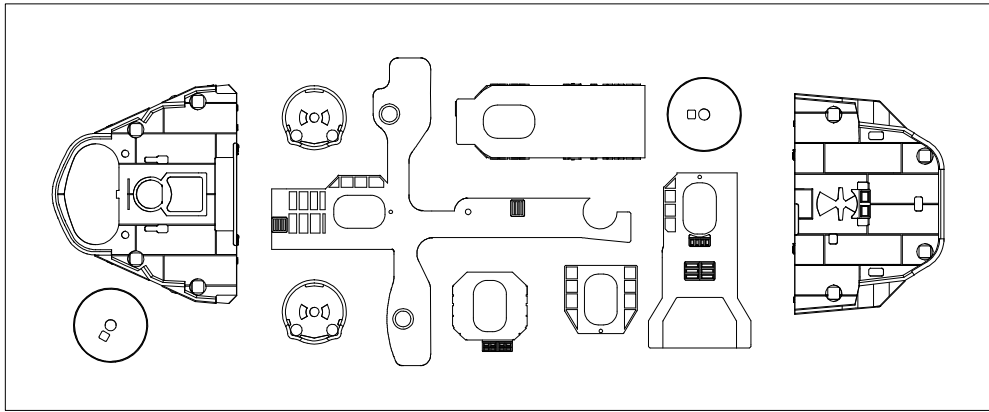

German Battleship, 1904

SMS Braunschweig

1/700

Displacement:.....13,208 t/14,394
Length:.....127.7 m
Beam:.....22.2 m
Draft:.....8.1 m
Installed power.....16.000 hp
Speed:.....18.7 knots
Range:.....5.200 nmi
Armament:

- 2 × 2 – 28 cm SK L/40 guns
 - 14 × 17 cm SK L/40 guns
 - 18 × 8.8 cm SK L/35 guns
 - 6 × 45 cm torpedo tubes
- Armor:
- Belt: 110 to 250 mm
 - Turrets: 250 mm
 - Deck: 40 mm

 Please note that the assembly guide reflects the position of the parts when installed only, and not the exact order of the assembly. To download the assembly instructions in PDF (high resolution) please visit www.combrig-models.com