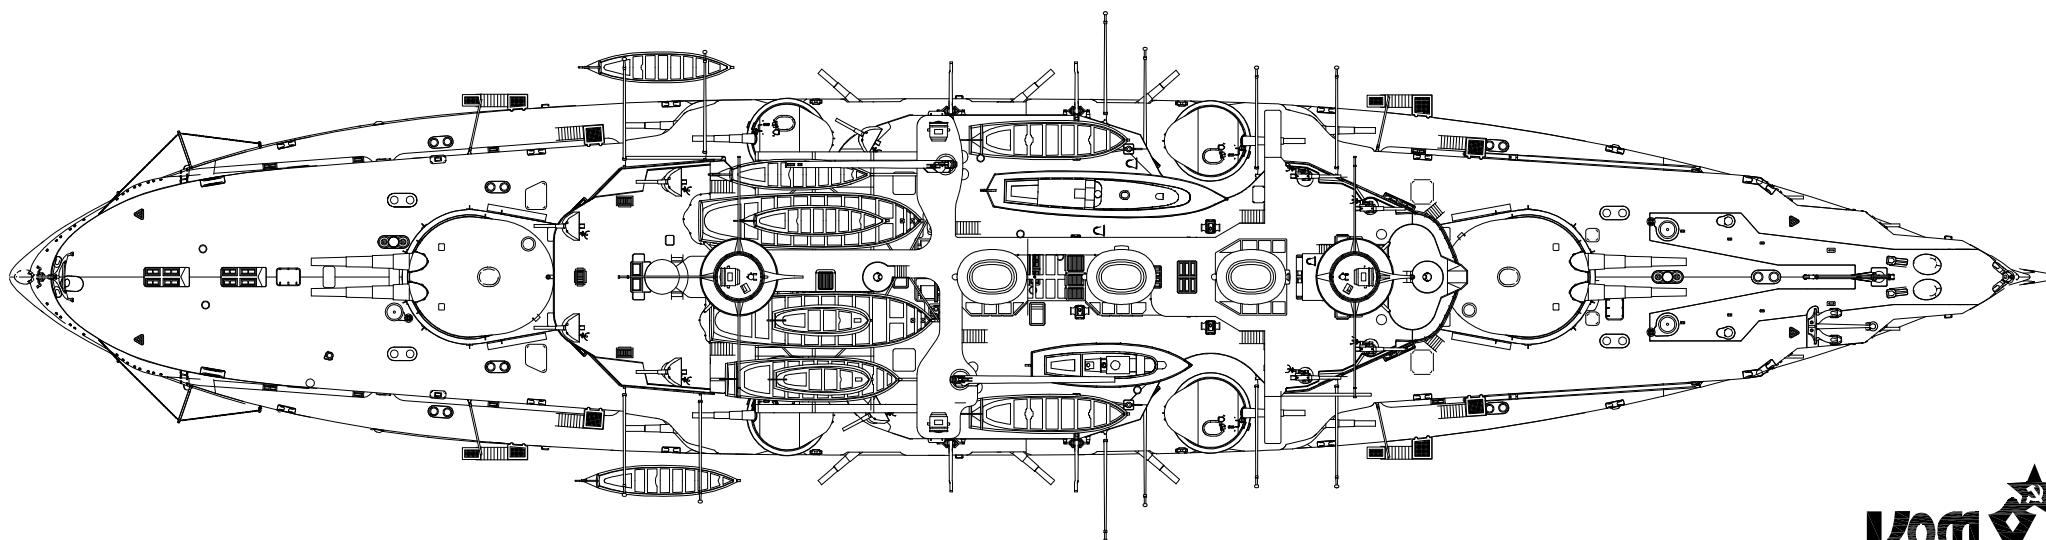

German Battleship, 1904

SMS Braunschweig

1/700

Displacement:.....13,208 t/14,394
Length:.....127.7 m
Beam:.....22.2 m
Draft:.....8.1 m
Installed power.....16.000 hp
Speed:.....18.7 knots
Range:.....5.200 nmi
Armament:

- 2 × 2 – 28 cm SK L/40 guns
 - 14 × 17 cm SK L/40 guns
 - 18 × 8.8 cm SK L/35 guns
 - 6 × 45 cm torpedo tubes
- Armor:
- Belt: 110 to 250 mm
 - Turrets: 250 mm
 - Deck: 40 mm

 Please note that the assembly guide reflects the position of the parts when installed only, and not the exact order of the assembly. To download the assembly instructions in PDF (high resolution) please visit www.combrig-models.com