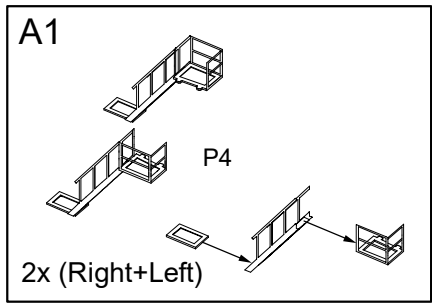

- 2 × 2 – 28 cm SK L/40 guns
 - 14 × 17 cm SK L/40 guns
 - 18 × 8.8 cm SK L/35 guns
 - 6 × 45 cm torpedo tubes
- Armor:
- Belt: 110 to 250 mm
 - Turrets: 250 mm
 - Deck: 40 mm

 Please note that the assembly guide reflects the position of the parts when installed only, and not the exact order of the assembly. To download the assembly instructions in PDF (high resolution) please visit www.combrig-models.com