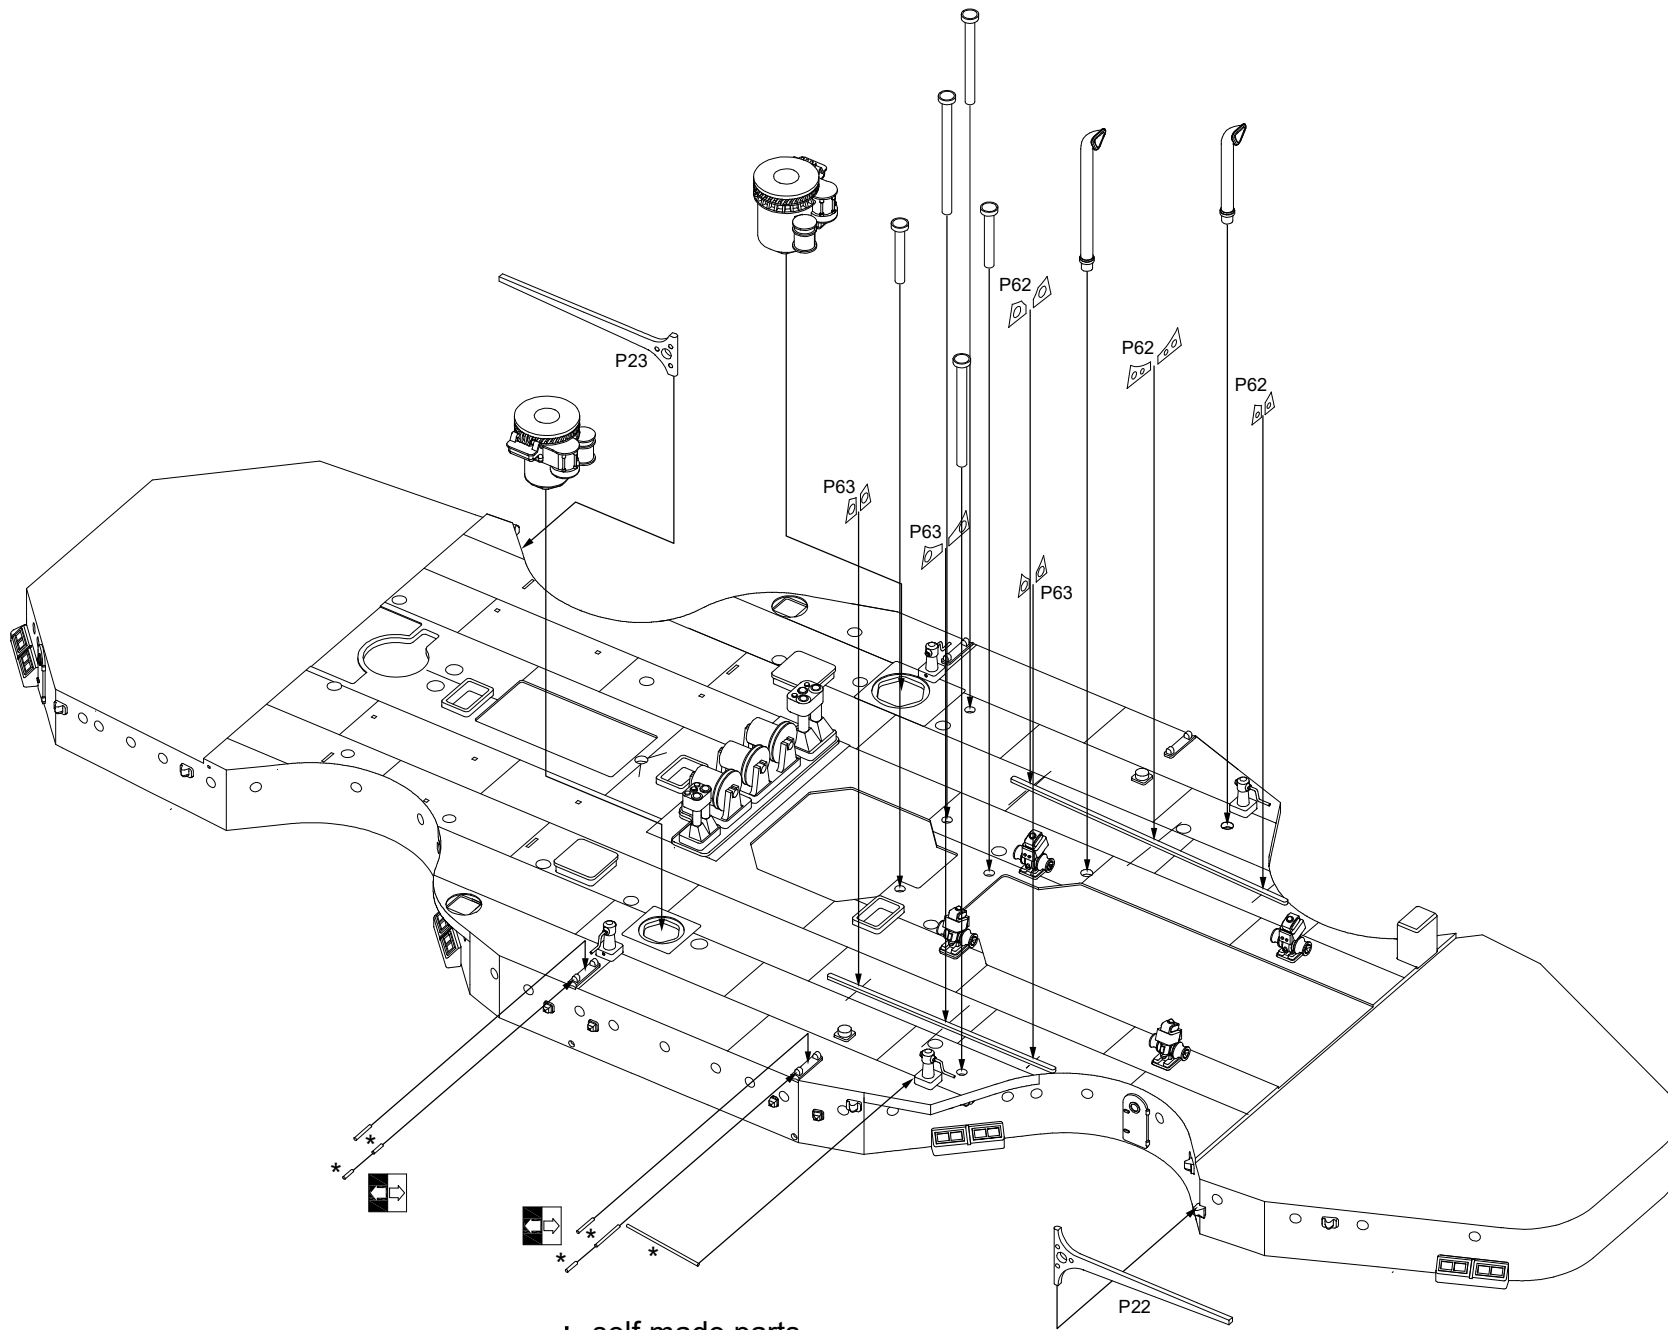

German Battleship, 1904

SMS Braunschweig

1/700

Displacement:.....13,208 t/14,394
Length:.....127.7 m
Beam:.....22.2 m
Draft:.....8.1 m
Installed power.....16.000 hp
Speed:.....18.7 knots
Range:.....5.200 nmi
Armament:

- 2 × 2 – 28 cm SK L/40 guns
 - 14 × 17 cm SK L/40 guns
 - 18 × 8.8 cm SK L/35 guns
 - 6 × 45 cm torpedo tubes
- Armor:
- Belt: 110 to 250 mm
 - Turrets: 250 mm
 - Deck: 40 mm

 Please note that the assembly guide reflects the position of the parts when installed only, and not the exact order of the assembly. To download the assembly instructions in PDF (high resolution) please visit www.combrig-models.com