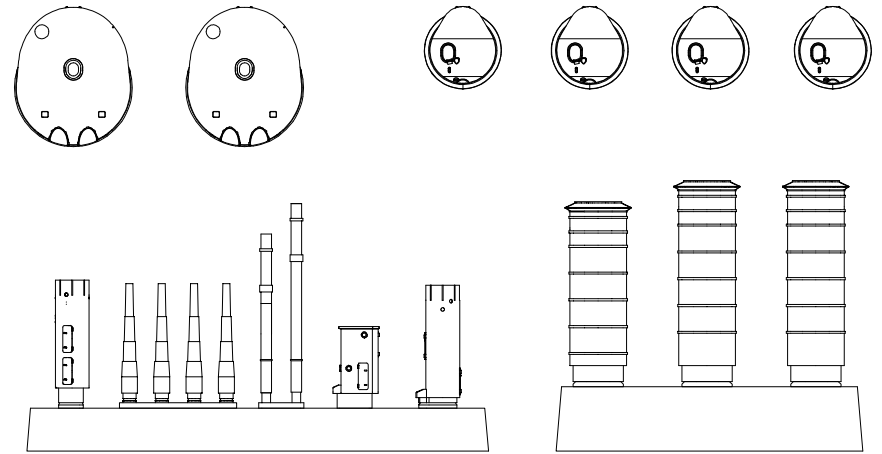

German Battleship, 1904

SMS Braunschweig

1/700

Displacement:.....13,208 t/14,394
Length:.....127.7 m
Beam:.....22.2 m
Draft:.....8.1 m
Installed power.....16.000 hp
Speed:.....18.7 knots
Range:.....5.200 nmi
Armament:

- 2 × 2 – 28 cm SK L/40 guns
 - 14 × 17 cm SK L/40 guns
 - 18 × 8.8 cm SK L/35 guns
 - 6 × 45 cm torpedo tubes
- Armor:
- Belt: 110 to 250 mm
 - Turrets: 250 mm
 - Deck: 40 mm

 Please note that the assembly guide reflects the position of the parts when installed only, and not the exact order of the assembly. To download the assembly instructions in PDF (high resolution) please visit www.combrig-models.com