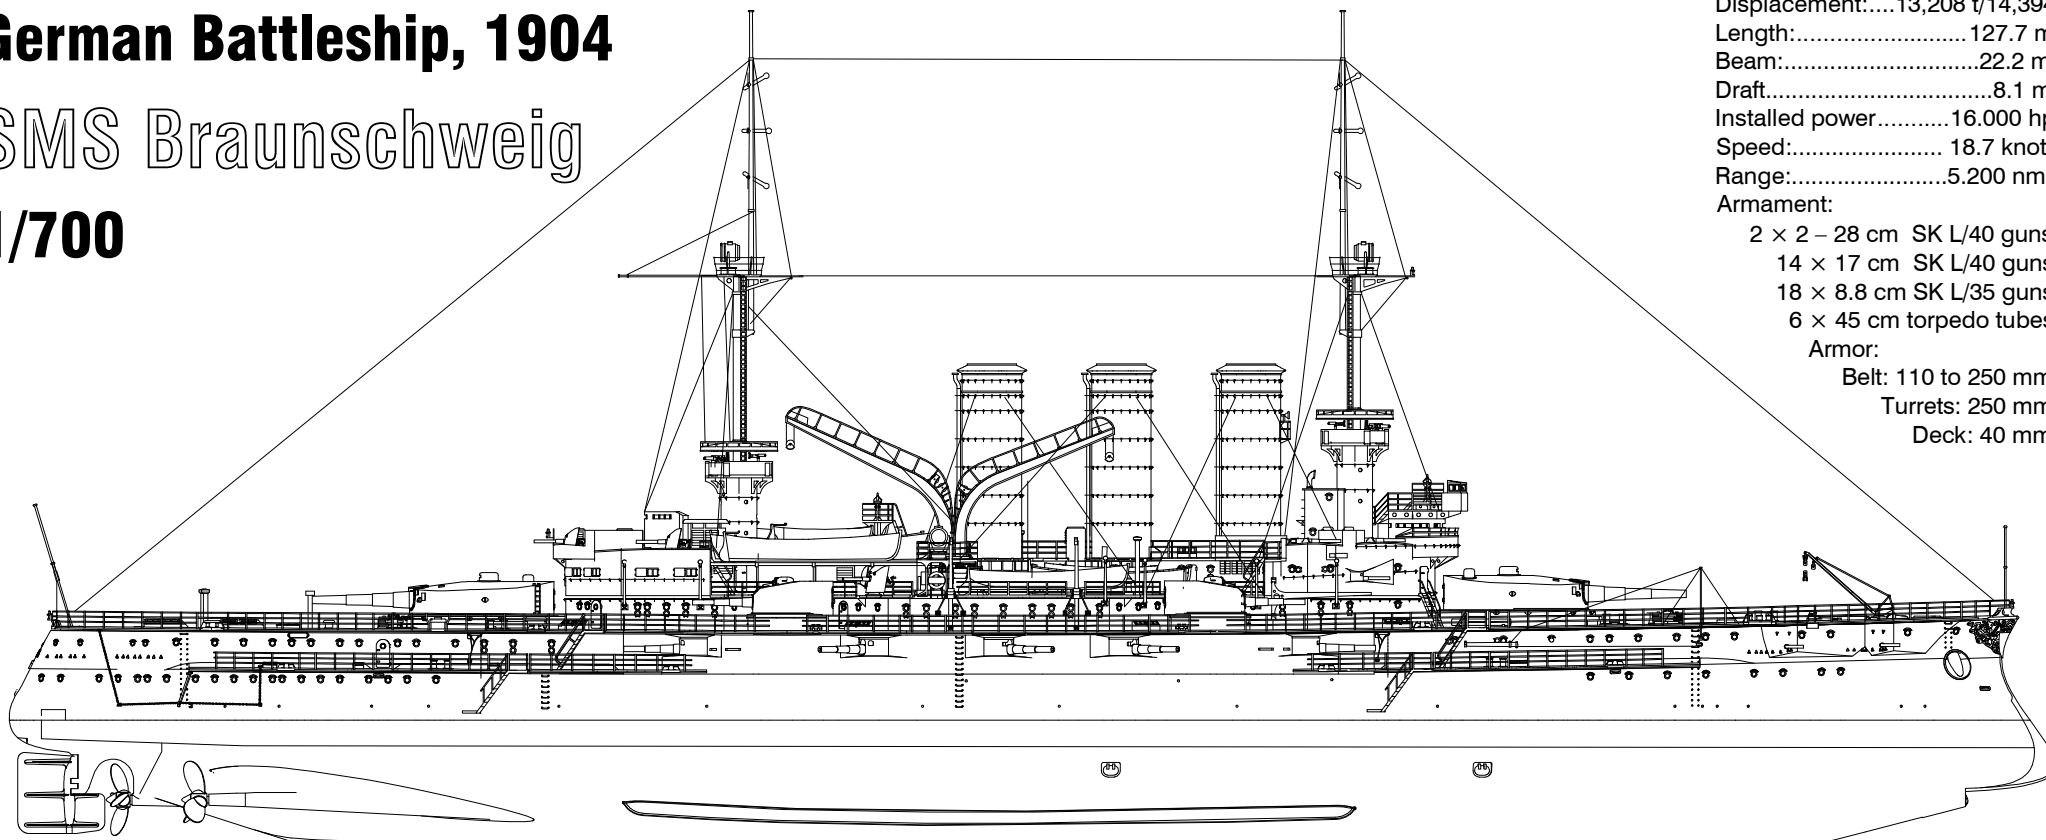

German Battleship, 1904

SMS Braunschweig

1/700

Displacement:.....13,208 t/14,394
Length:.....127.7 m
Beam:.....22.2 m
Draft:.....8.1 m
Installed power.....16.000 hp
Speed:.....18.7 knots
Range:.....5.200 nmi
Armament:

- 2 × 2 – 28 cm SK L/40 guns
 - 14 × 17 cm SK L/40 guns
 - 18 × 8.8 cm SK L/35 guns
 - 6 × 45 cm torpedo tubes
- Armor:
- Belt: 110 to 250 mm
 - Turrets: 250 mm
 - Deck: 40 mm

 Please note that the assembly guide reflects the position of the parts when installed only, and not the exact order of the assembly. To download the assembly instructions in PDF (high resolution) please visit www.combrig-models.com