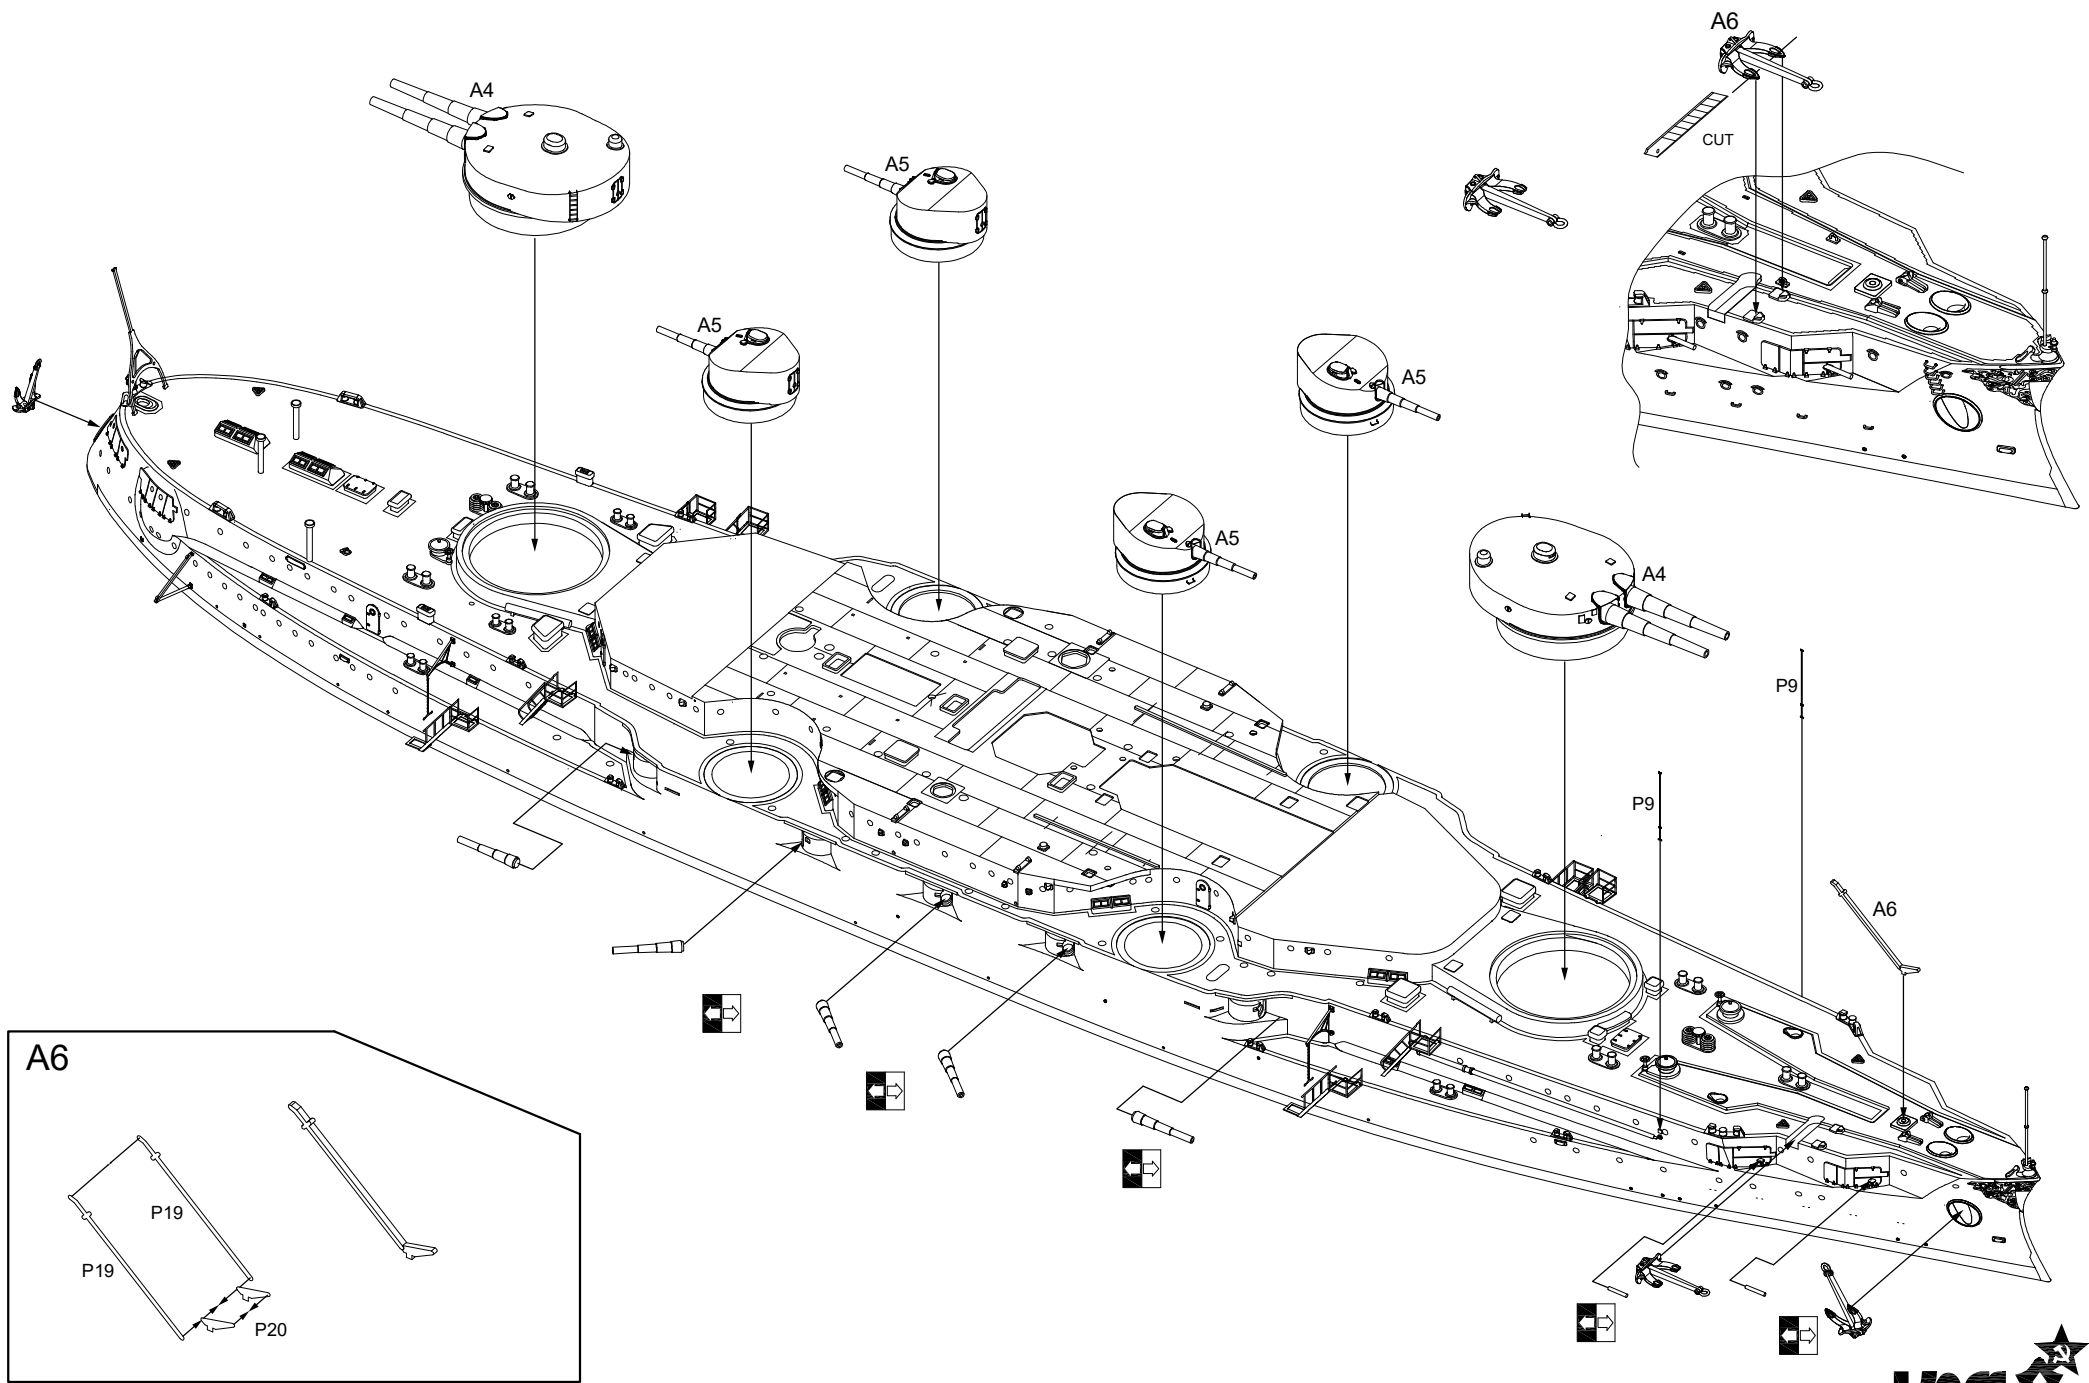

German Battleship, 1904

SMS Braunschweig

1/700

Displacement:.....13,208 t/14,394
Length:.....127.7 m
Beam:.....22.2 m
Draft:.....8.1 m
Installed power.....16.000 hp
Speed:.....18.7 knots
Range:.....5.200 nmi
Armament:

- 2 × 2 – 28 cm SK L/40 guns
 - 14 × 17 cm SK L/40 guns
 - 18 × 8.8 cm SK L/35 guns
 - 6 × 45 cm torpedo tubes
- Armor:
- Belt: 110 to 250 mm
 - Turrets: 250 mm
 - Deck: 40 mm

 Please note that the assembly guide reflects the position of the parts when installed only, and not the exact order of the assembly. To download the assembly instructions in PDF (high resolution) please visit www.combrig-models.com