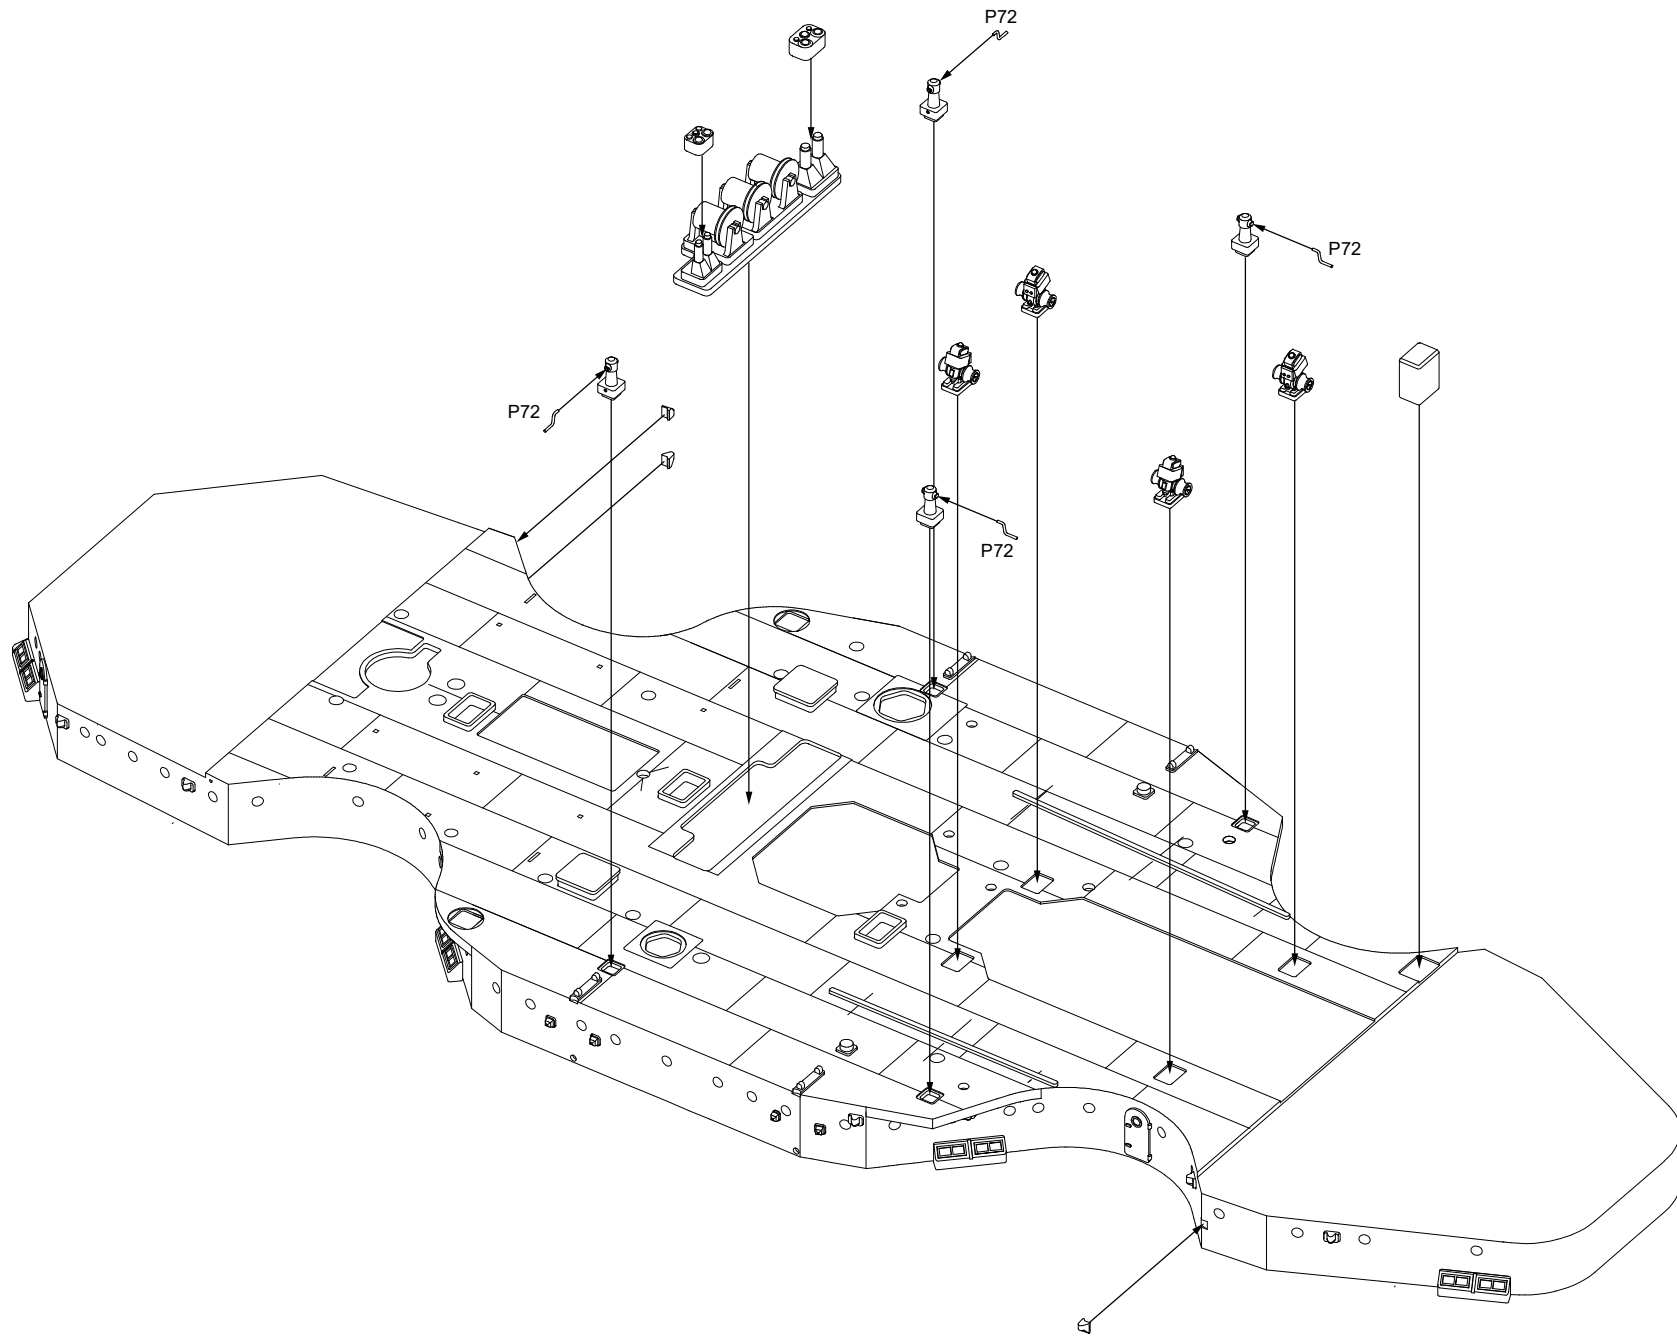

German Battleship, 1904

SMS Braunschweig

1/700

Displacement:.....13,208 t/14,394
Length:.....127.7 m
Beam:.....22.2 m
Draft:.....8.1 m
Installed power.....16.000 hp
Speed:.....18.7 knots
Range:.....5.200 nmi
Armament:

- 2 × 2 – 28 cm SK L/40 guns
 - 14 × 17 cm SK L/40 guns
 - 18 × 8.8 cm SK L/35 guns
 - 6 × 45 cm torpedo tubes
- Armor:
- Belt: 110 to 250 mm
 - Turrets: 250 mm
 - Deck: 40 mm

 Please note that the assembly guide reflects the position of the parts when installed only, and not the exact order of the assembly. To download the assembly instructions in PDF (high resolution) please visit www.combrig-models.com