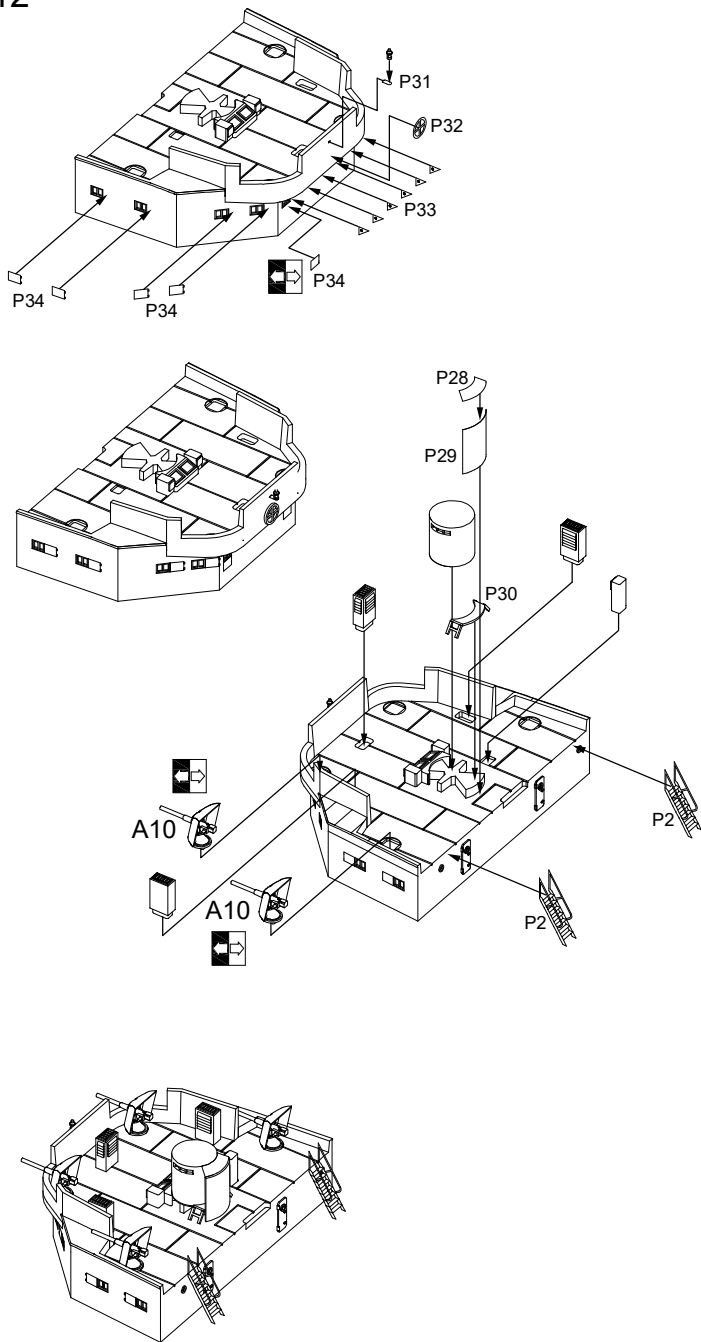

- 2 × 2 – 28 cm SK L/40 guns
 - 14 × 17 cm SK L/40 guns
 - 18 × 8.8 cm SK L/35 guns
 - 6 × 45 cm torpedo tubes
- Armor:
- Belt: 110 to 250 mm
 - Turrets: 250 mm
 - Deck: 40 mm

 Please note that the assembly guide reflects the position of the parts when installed only, and not the exact order of the assembly. To download the assembly instructions in PDF (high resolution) please visit www.combrig-models.com

A7

A8

A9

A12

A13

A14

A18

A17