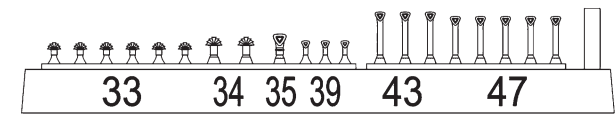

Please note that the assembly guide reflects the position of the parts when installed only, and not the exact order of the assembly. To download the assembly instructions in PDF (high resolution) please visit www.combrig-models.com