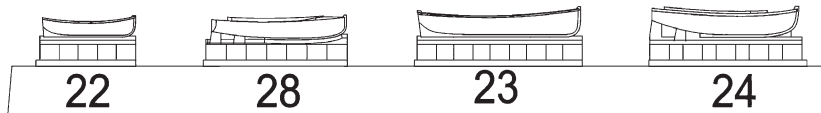

Please note that the assembly guide reflects the position of the parts when installed only, and not the exact order of the assembly.
To download the assembly instructions in PDF (high resolution) please visit www.combrig-models.com