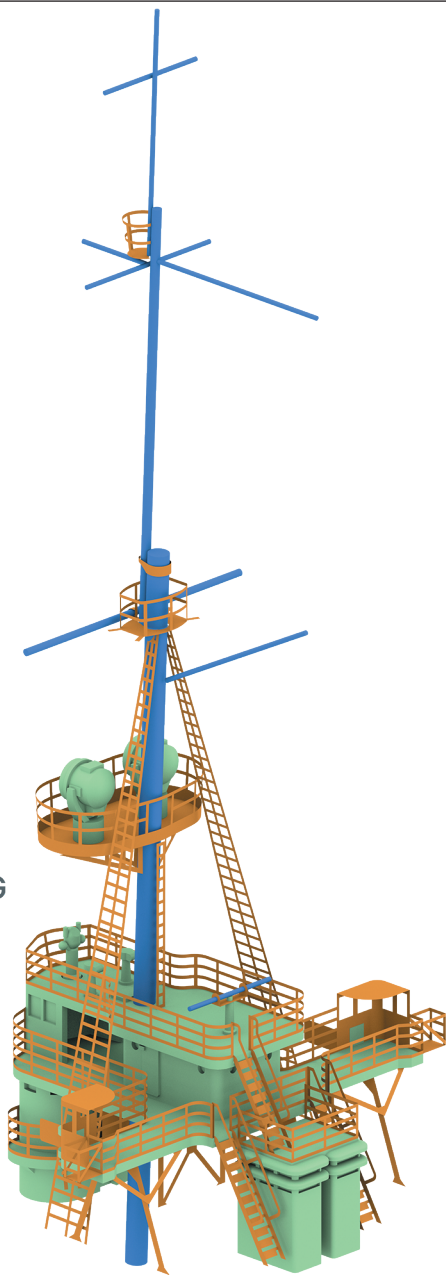

#G

#G

70526 For more info on Combrig kits see: www.combrig-models.com www.steelnavy.net www.modelwarships.com

1:700

**Ком
Бриг**
Made in Russia