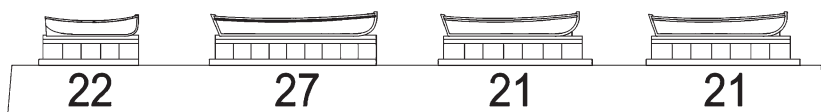

Please note that the assembly guide reflects the position of the parts when installed only, and not the exact order of the assembly.
To download the assembly instructions in PDF (high resolution) please visit www.combrig-models.com