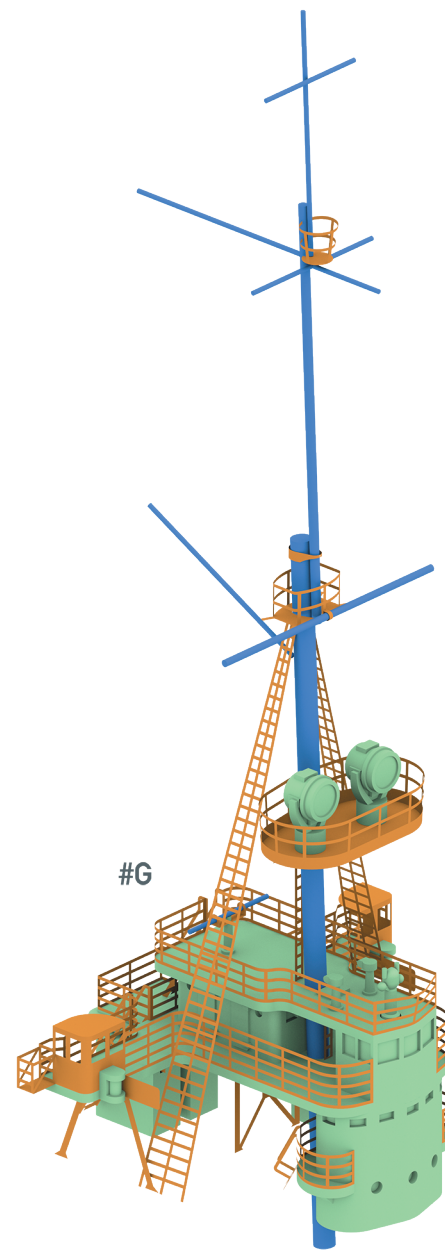

#G

#G

70526 For more info on Combrig kits see: www.combrig-models.com www.steelnavy.net www.modelwarships.com

1:700

**Ком
Бриг**
Made in Russia