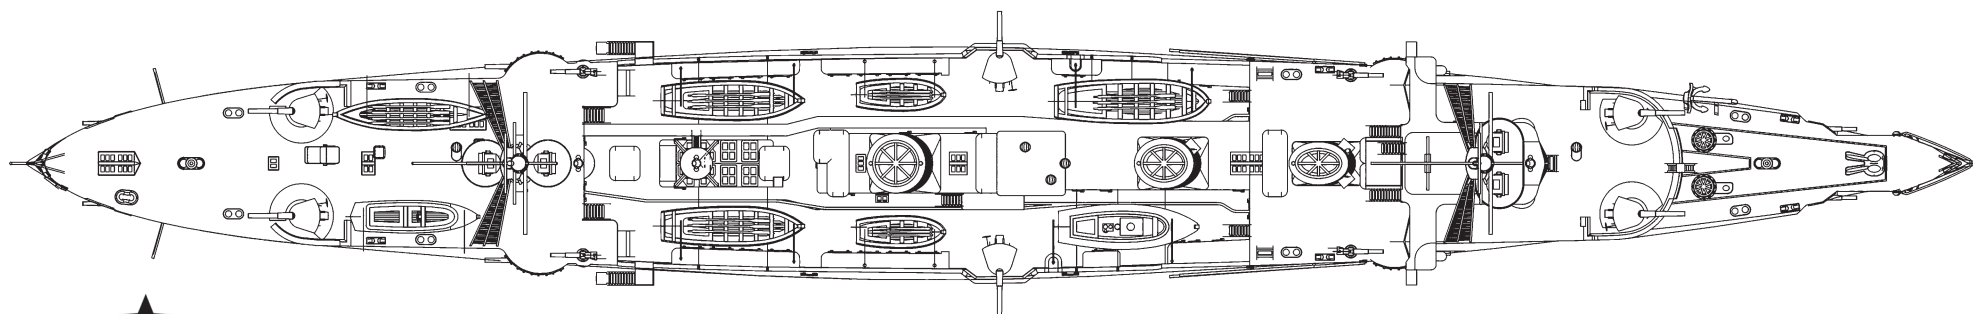

# NÜRNBERG

SMS «NÜRNBERG»

Light cruiser, 1908

Легкий крейсер

«Нюрнберг»

Германия, 1908

70526 For more info on Combrig kits see: [www.combrig-models.com](http://www.combrig-models.com) [www.steelnavy.net](http://www.steelnavy.net) [www.modelwarships.com](http://www.modelwarships.com)

1:700

masts & yards  
self made parts

Please note that the assembly guide reflects the position of the parts when installed only, and not the exact order of the assembly.  
To download the assembly instructions in PDF (high resolution) please visit [www.combrig-models.com](http://www.combrig-models.com)