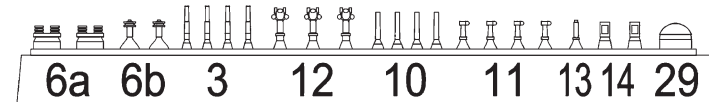

Please note that the assembly guide reflects the position of the parts when installed only, and not the exact order of the assembly.
To download the assembly instructions in PDF (high resolution) please visit www.combrig-models.com