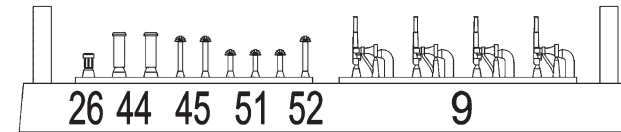

Please note that the assembly guide reflects the position of the parts when installed only, and not the exact order of the assembly.
To download the assembly instructions in PDF (high resolution) please visit www.combrig-models.com