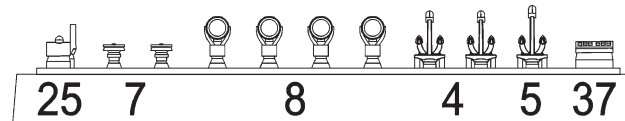

Please note that the assembly guide reflects the position of the parts when installed only, and not the exact order of the assembly.
To download the assembly instructions in PDF (high resolution) please visit www.combrig-models.com