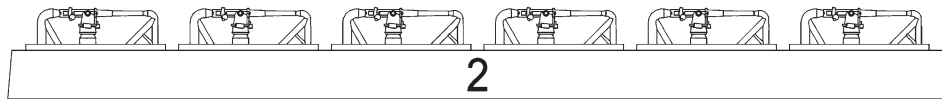

Please note that the assembly guide reflects the position of the parts when installed only, and not the exact order of the assembly.
To download the assembly instructions in PDF (high resolution) please visit www.combrig-models.com