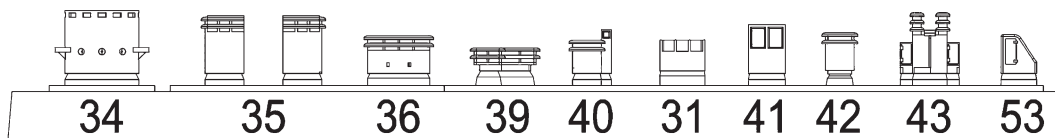

Please note that the assembly guide reflects the position of the parts when installed only, and not the exact order of the assembly.
To download the assembly instructions in PDF (high resolution) please visit www.combrig-models.com