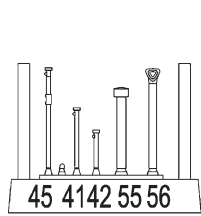

Please note that the assembly guide reflects the position of the parts when installed only, and not the exact order of the assembly. To download the assembly instructions in PDF (high resolution) please visit www.combrig-models.com