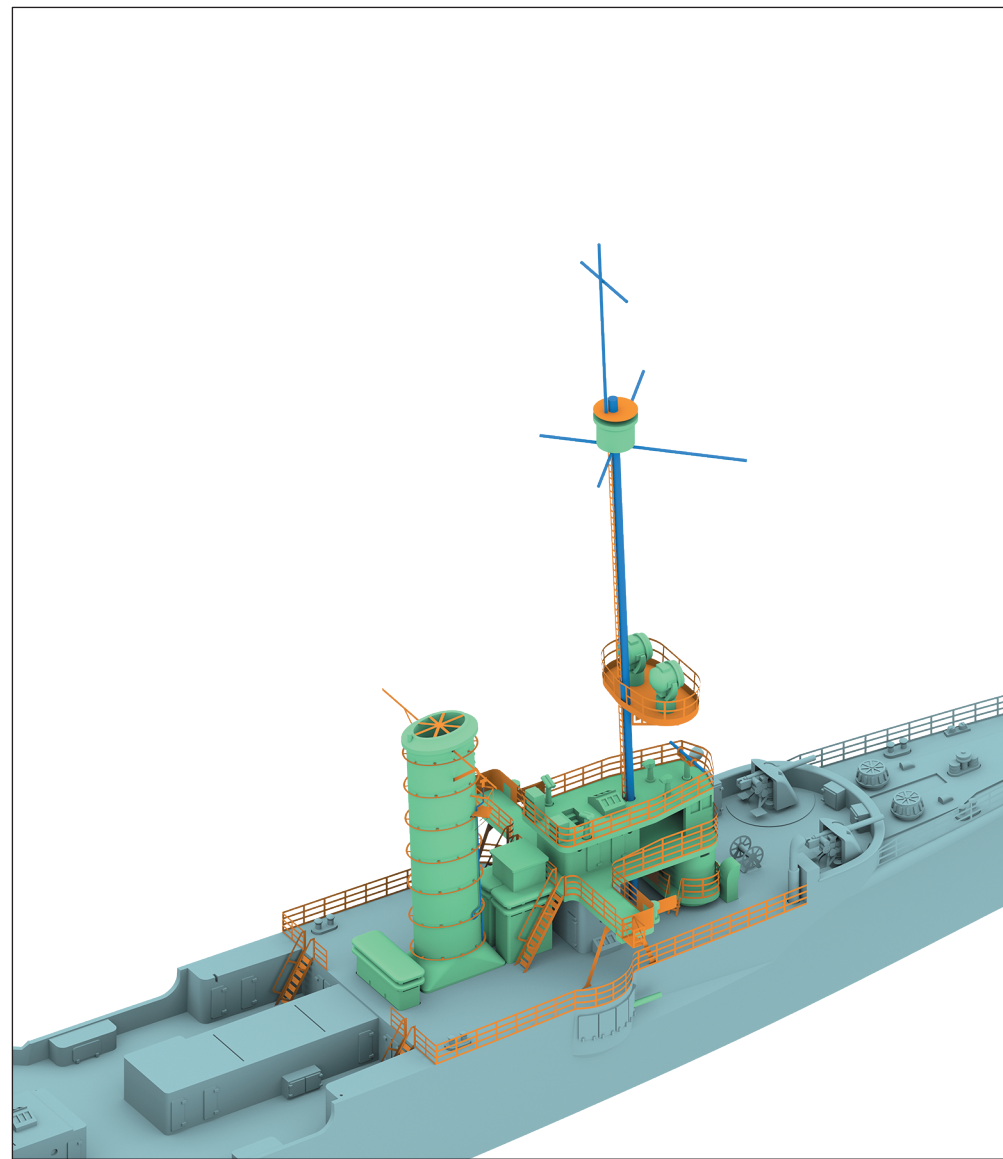

70527 For more info on Combrig kits see: www.combrig-models.com www.steelnavy.net www.modelwarships.com

1:700

**Ком
Бриг**
Made in Russia