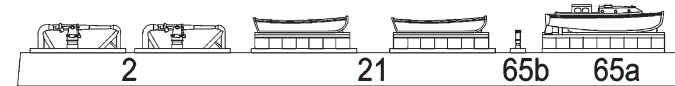

Please note that the assembly guide reflects the position of the parts when installed only, and not the exact order of the assembly. To download the assembly instructions in PDF (high resolution) please visit www.combrig-models.com