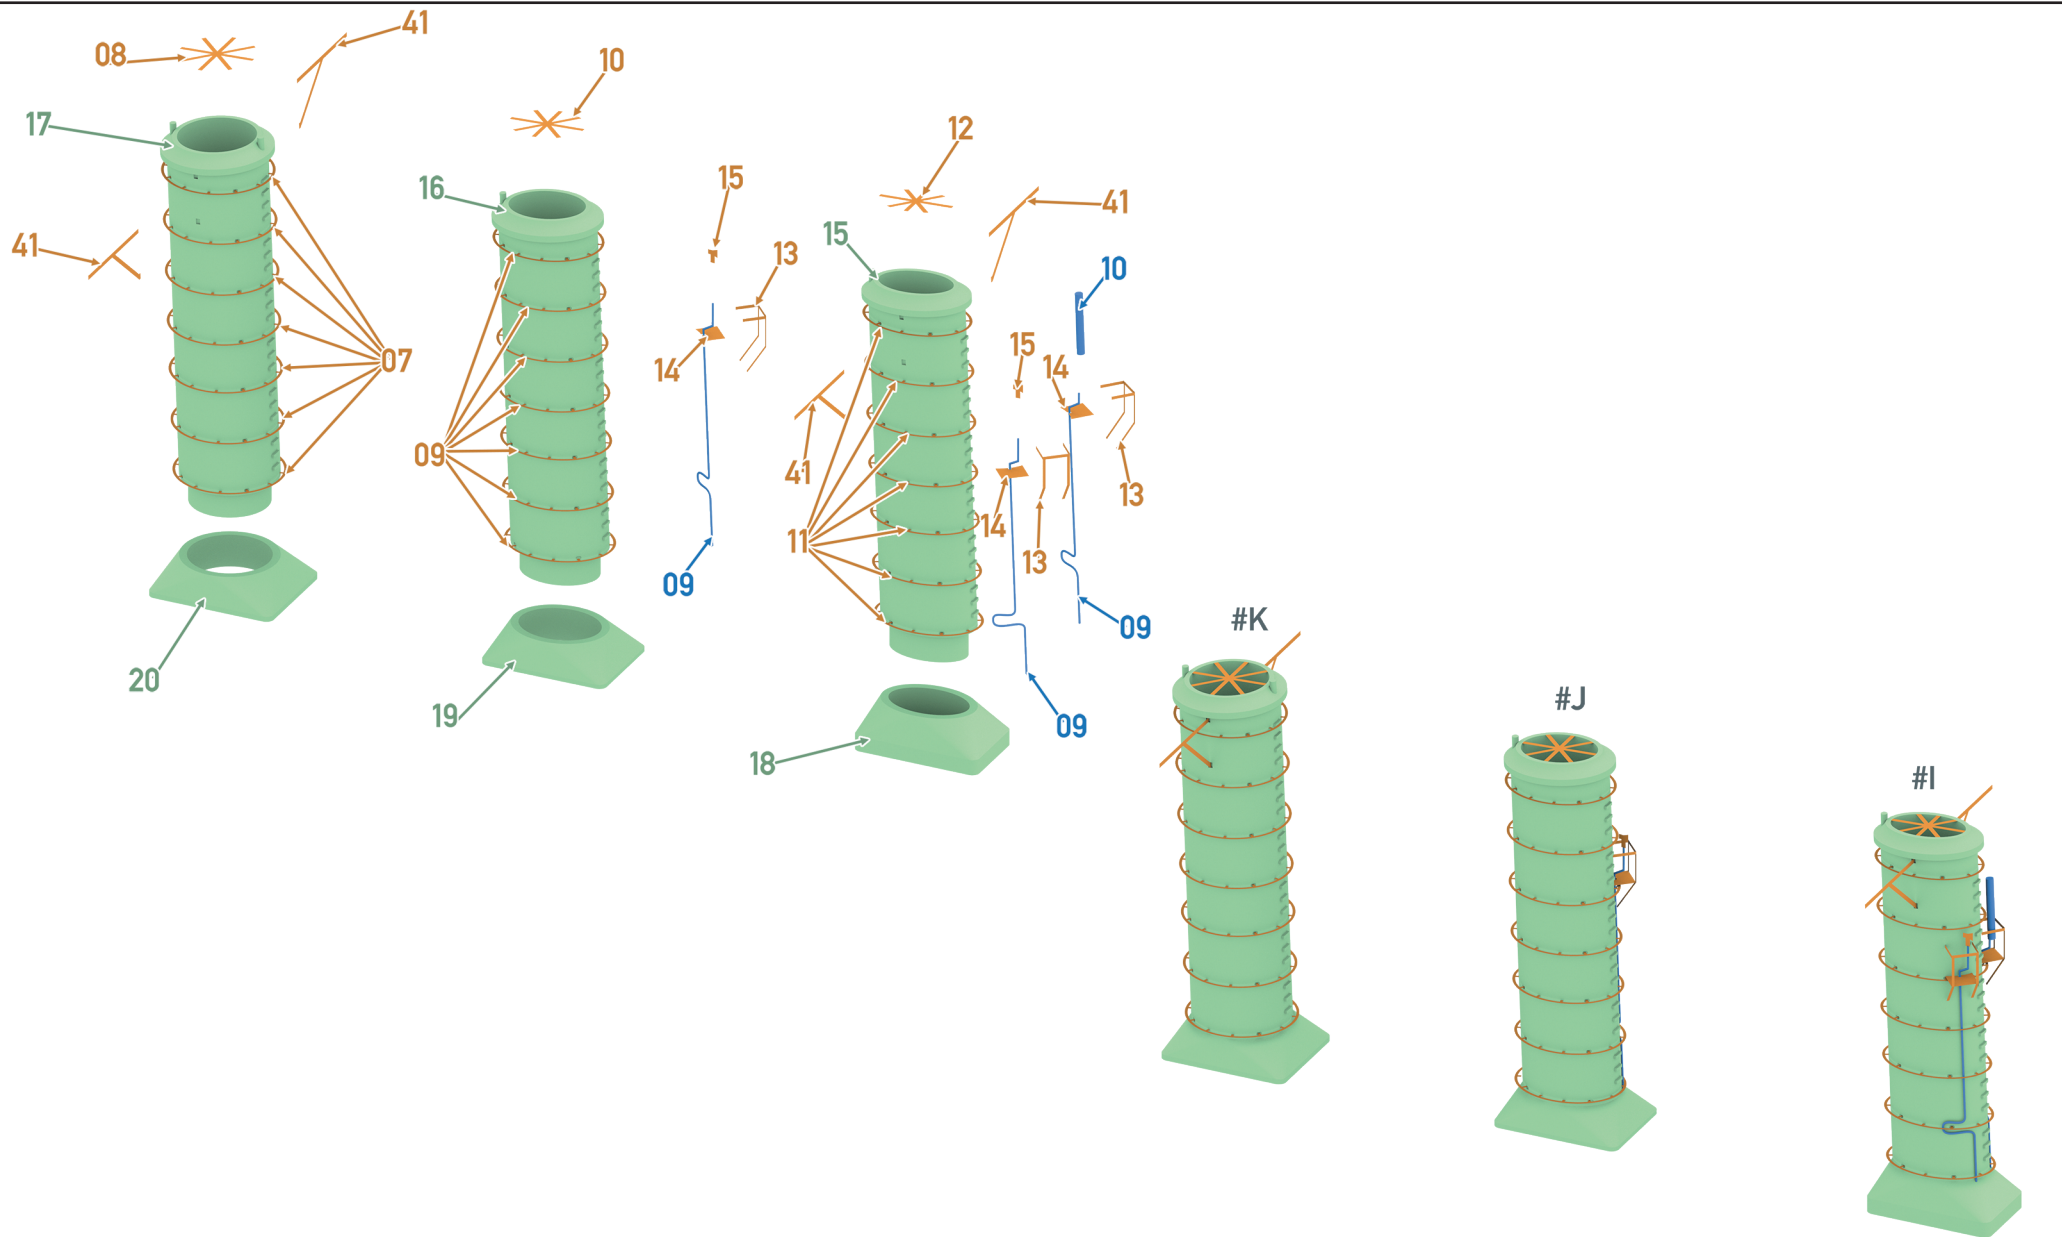

70527 For more info on Combrig kits see: www.combrig-models.com www.steelnavy.net www.modelwarships.com

1:700