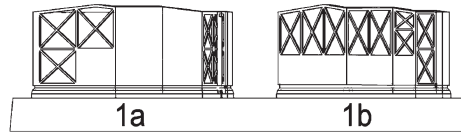

Please note that the assembly guide reflects the position of the parts when installed only, and not the exact order of the assembly. To download the assembly instructions in PDF (high resolution) please visit www.combrig-models.com