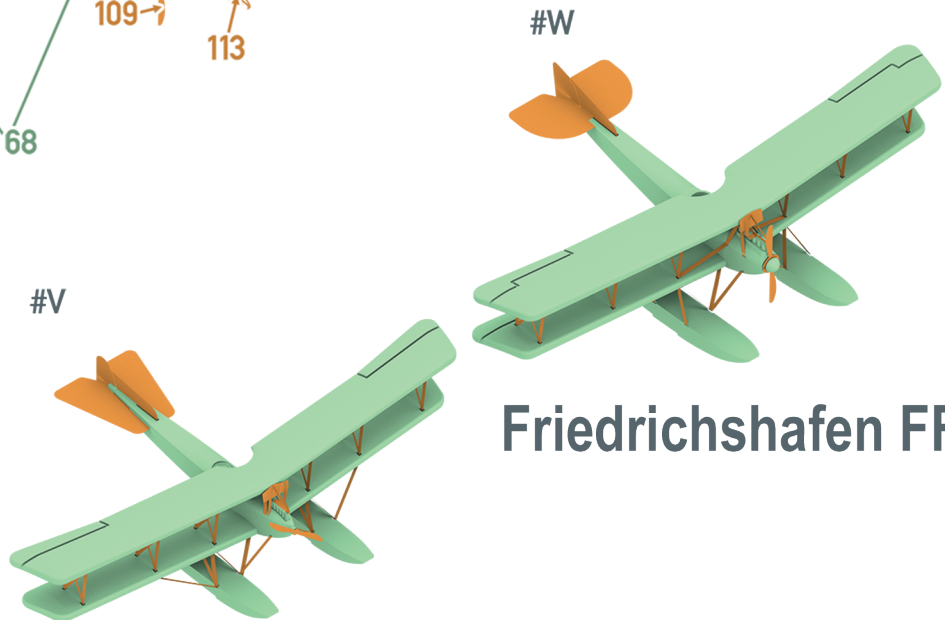

Friedrichshafen FF 49

Friedrichshafen FF 33