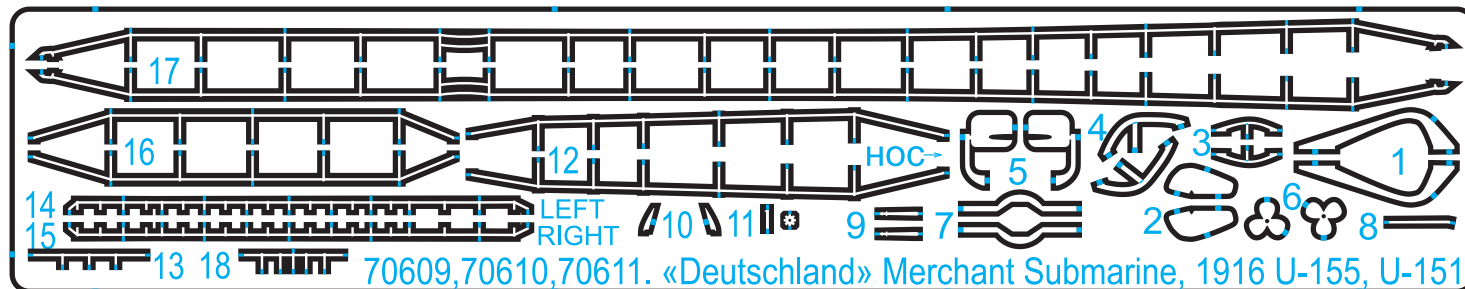

German Merchant Submarine 1916

DEUTSCHLAND

Германская транспортная подводная лодка, 1916

1:700

70609 For more info on Combrig kits see: www.combrig-models.com www.steelnavy.net www.modelwarships.com

1:700

self made parts