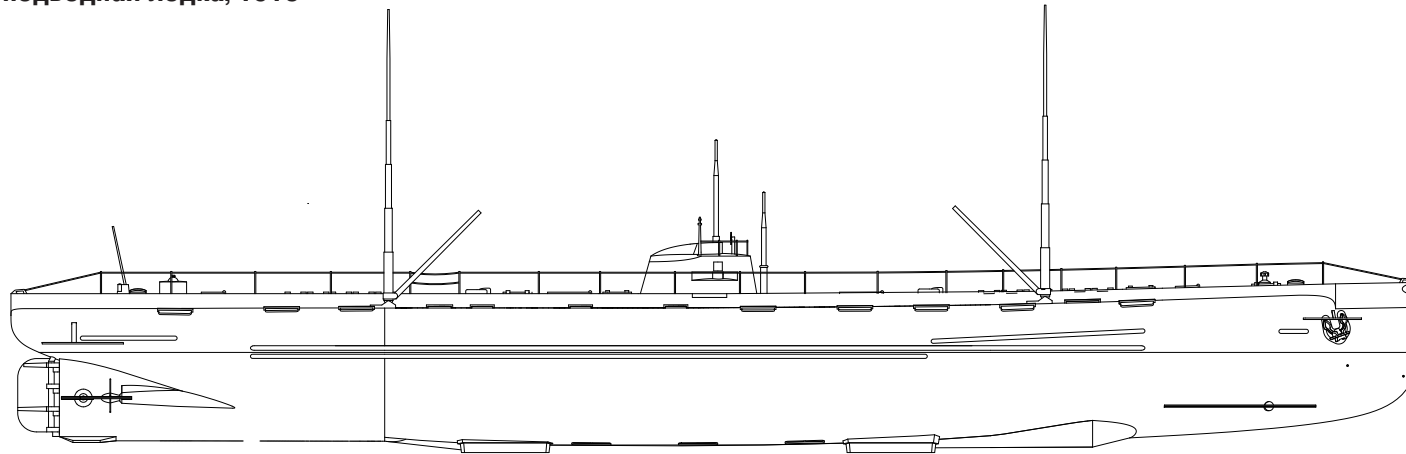

German Merchant Submarine 1916

DEUTSCHLAND

Германская транспортная подводная лодка, 1916

1:700

70609 For more info on Combrig kits see: www.combrig-models.com www.steelnavy.net www.modelwarships.com

1:700

self made parts