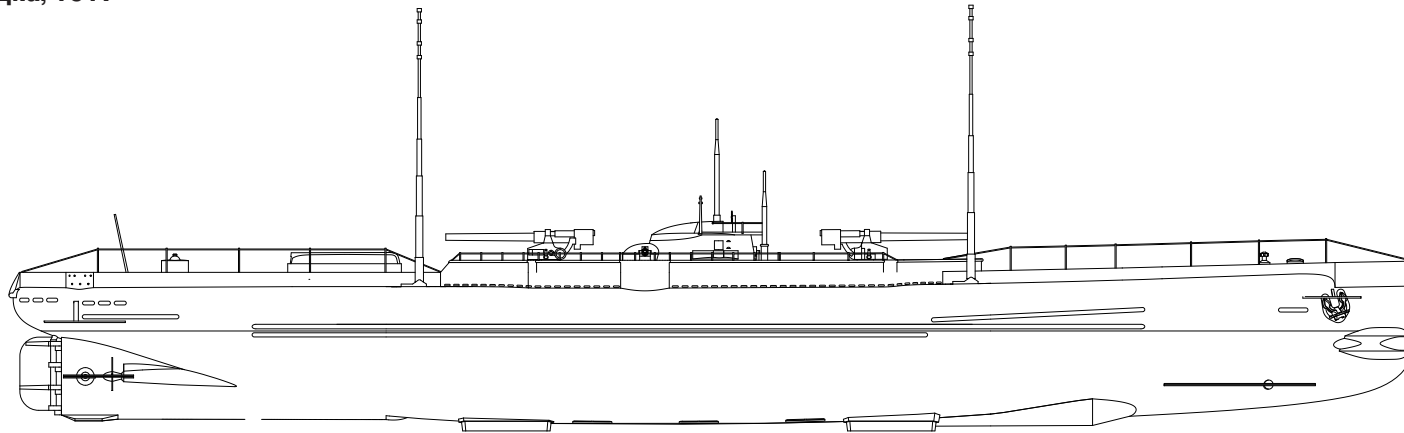

German Submarine, 1917

SMS U-151

Германская подводная лодка, 1917

1:700

70609,70610,70611. «Deutschland» Merchant Submarine, 1916 U-155, U-151

70611 For more info on Combrig kits see: www.combrig-models.com www.steelnavy.net www.modelwarships.com

1:700

self made parts

I

18.7

2x

II

8.6

2x