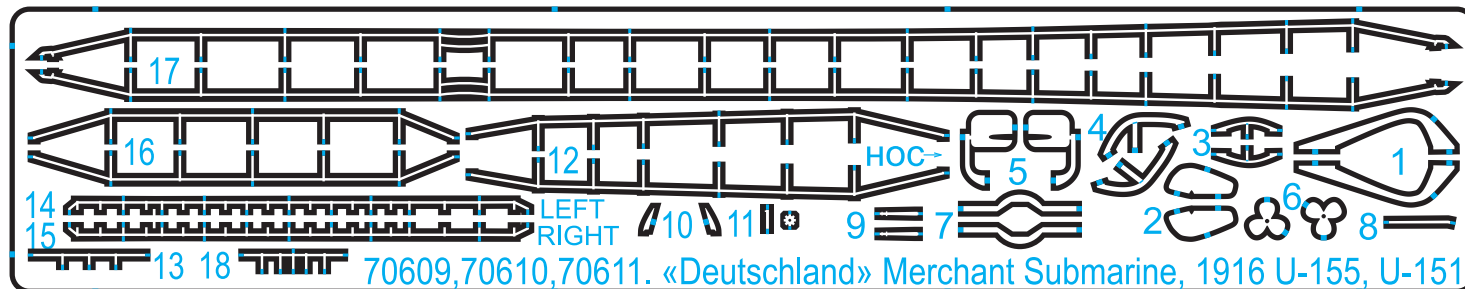

German Submarine, 1917

SMS U-151

Германская подводная лодка, 1917

1:700

70609,70610,70611. «Deutschland» Merchant Submarine, 1916 U-155, U-151

70611 For more info on Combrig kits see: www.combrig-models.com www.steelnavy.net www.modelwarships.com

1:700

self made parts

I

18.7

2x

II

8.6

2x