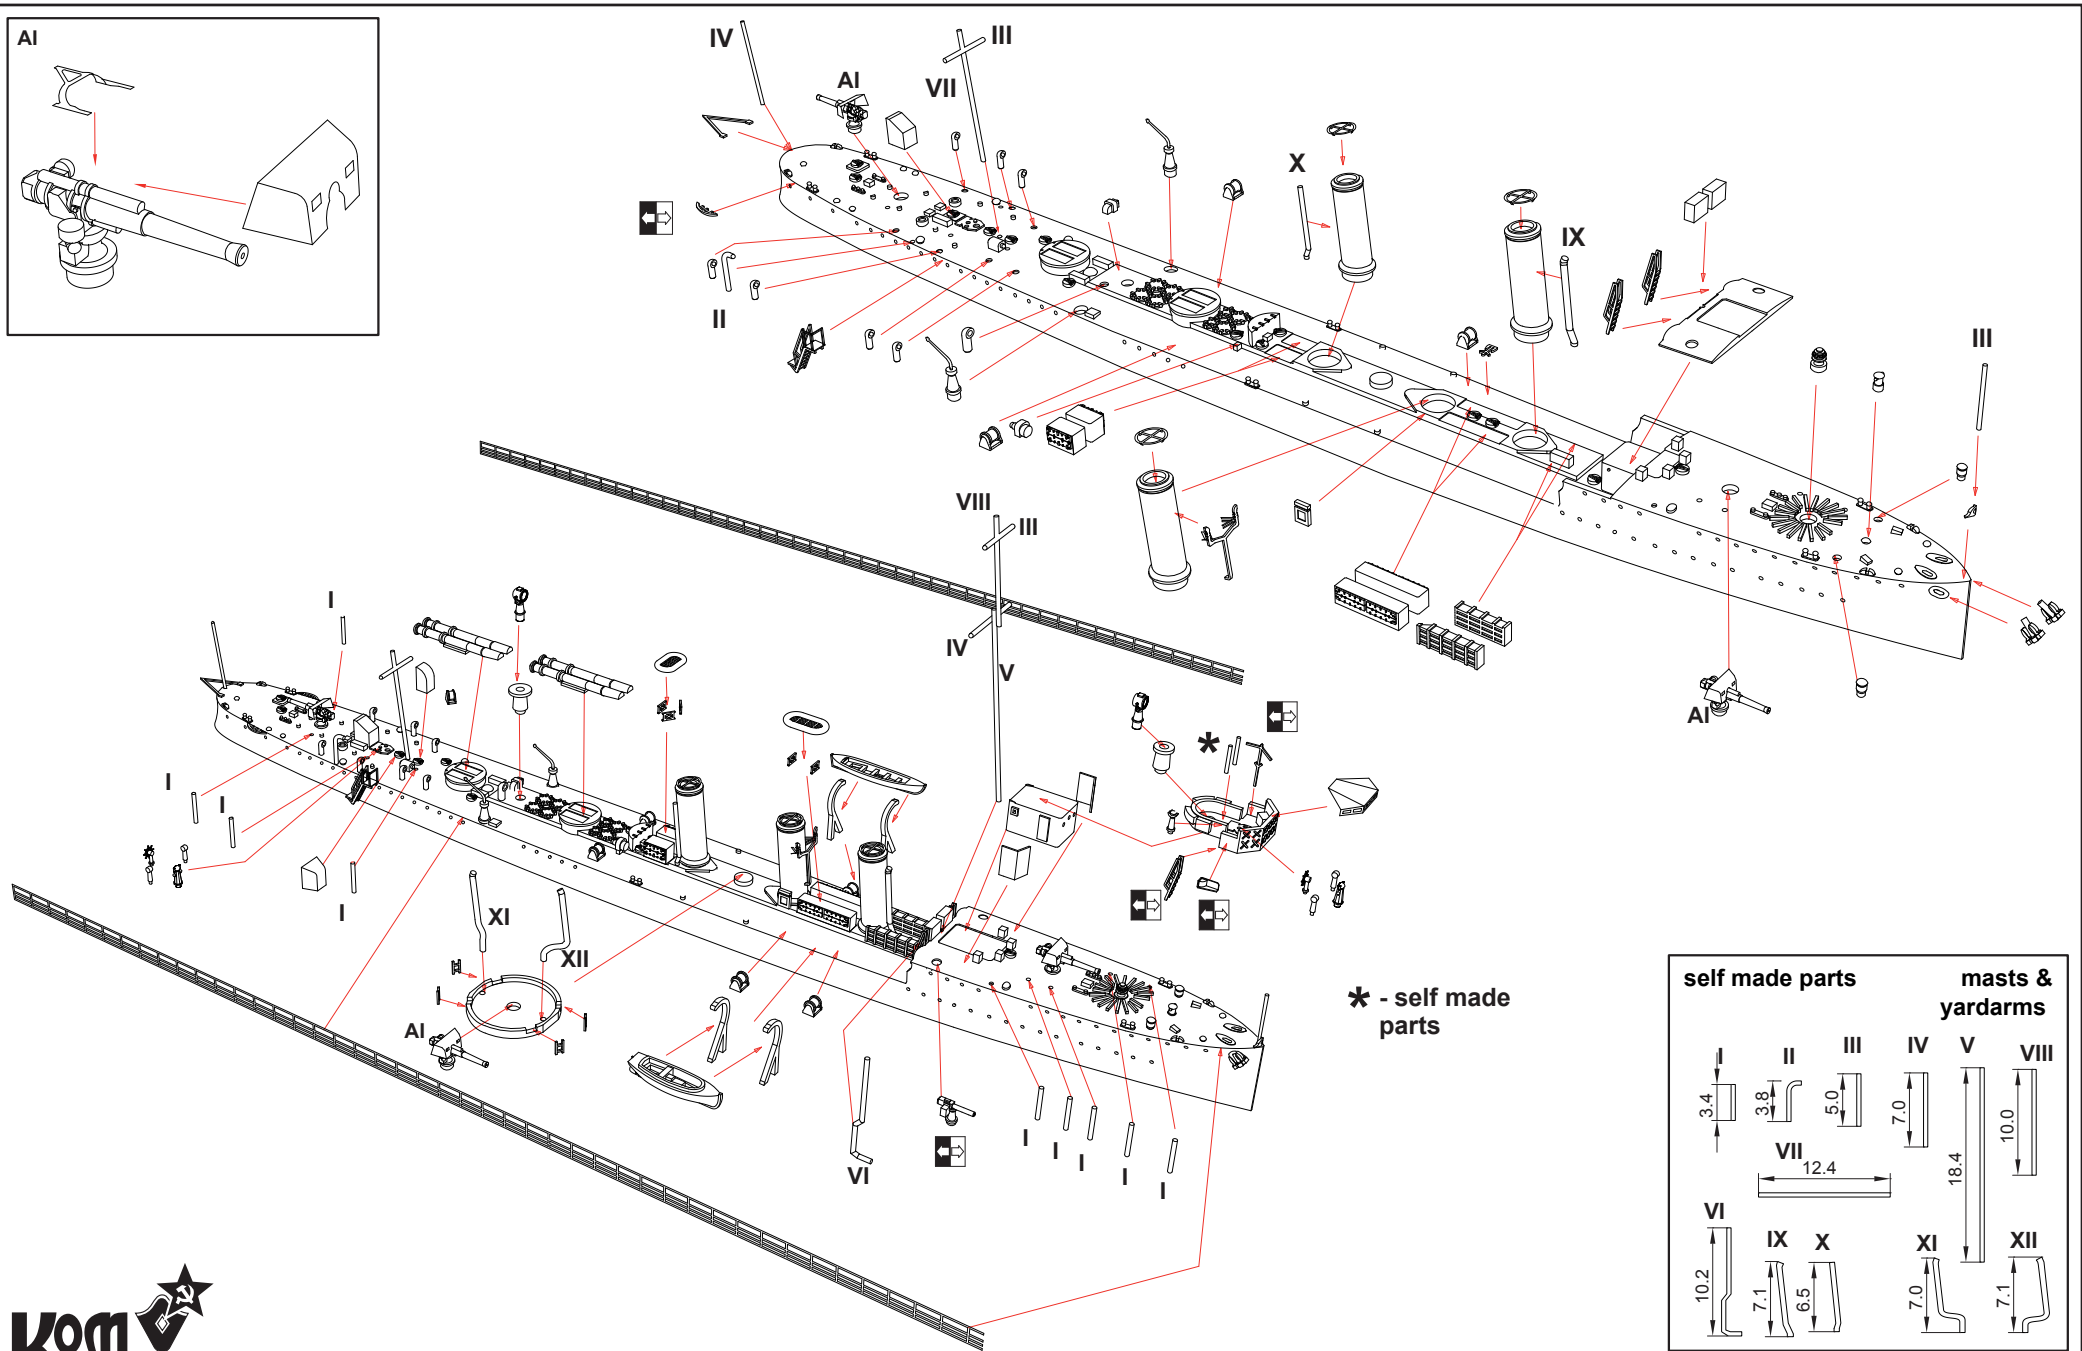

# MARY ROSE

Миноносец, 1915

1:700

70644 For more info on Combrig kits see: [www.combrig-models.com](http://www.combrig-models.com) [www.steelnavy.net](http://www.steelnavy.net) [www.modelwarships.com](http://www.modelwarships.com)

1:700

\* - self made parts