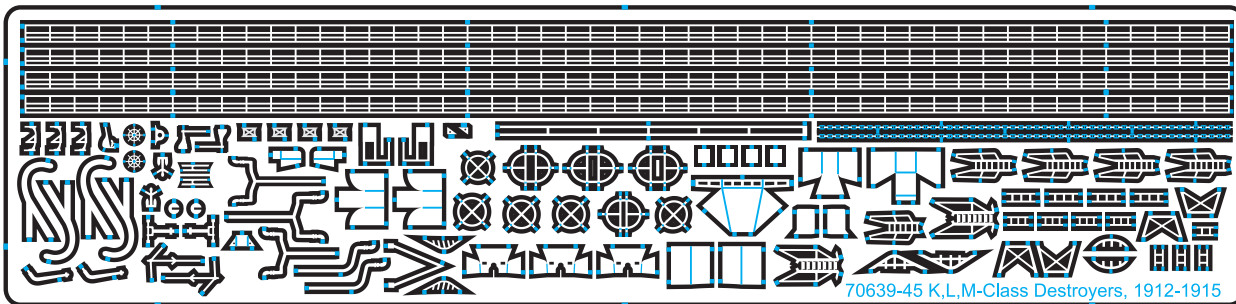

HMS M-class Destroyer, 1915

# MARY ROSE

Миноносец, 1915

1:700

70644 For more info on Combrig kits see: [www.combrig-models.com](http://www.combrig-models.com) [www.steelnavy.net](http://www.steelnavy.net) [www.modelwarships.com](http://www.modelwarships.com)

1:700

\* - self made parts