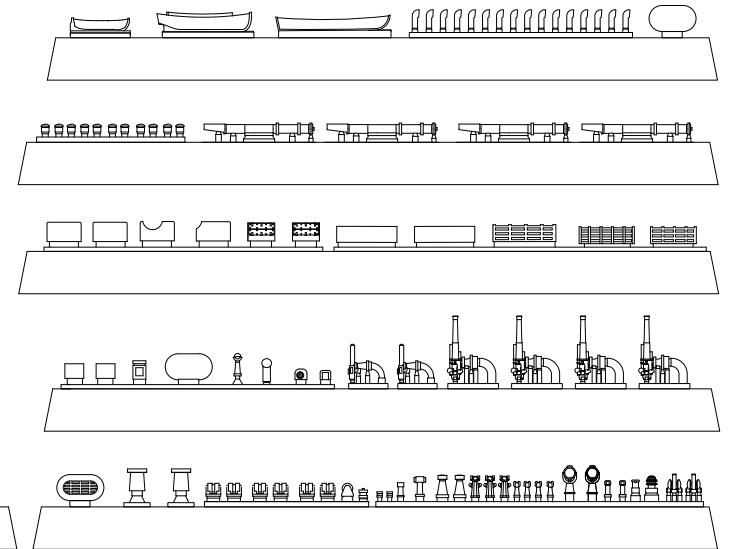

HMS M-class Destroyer, 1915

MARY ROSE

Миноносец, 1915

1:700

70644 For more info on Combrig kits see: www.combrig-models.com www.steelnavy.net www.modelwarships.com

1:700