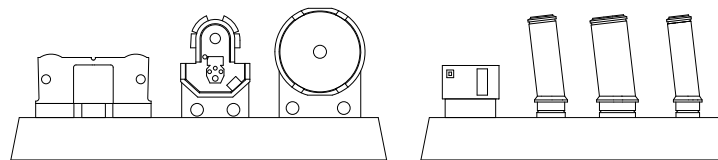

HMS M-class Destroyer, 1914

MASTIFF

Миноносец, 1914

1:700

70645 For more info on Combrig kits see: www.combrig-models.com www.steelnavy.net www.modelwarships.com

1:700

* - self made parts

self made parts				masts & yardarms		
3.4	II	III	IV	V	VIII	
3.8		5.0	7.0	18.4	10.0	
	VII 12.4					
VI	IX	X	XI			
10.2	7.1	6.4	7.0			