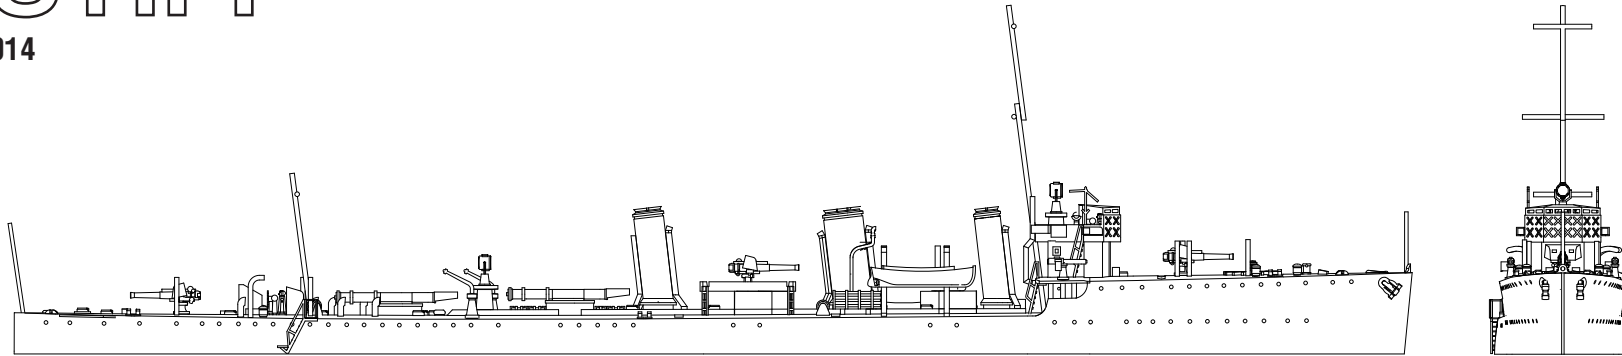

HMS M-class Destroyer, 1914

MASTIFF

Миноносец, 1914

1:700

70645 For more info on Combrig kits see: www.combrig-models.com www.steelnavy.net www.modelwarships.com

1:700

* - self made parts

self made parts				masts & yardarms		
3.4	II	III	IV	V	VIII	
3.8		5.0	7.0	18.4	10.0	
	VII 12.4					
VI	IX	X	XI			
10.2	7.1	6.4	7.0			