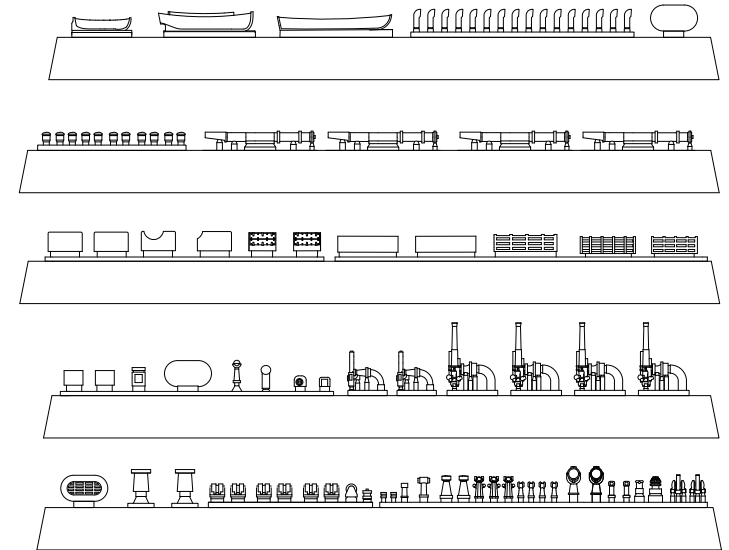

HMS M-class Destroyer, 1914

MASTIFF

Миноносец, 1914

1:700

70645 For more info on Combrig kits see: www.combrig-models.com www.steelnavy.net www.modelwarships.com

1:700

* - self made parts

self made parts				masts & yardarms		
3.4	II	III	IV	V	VIII	
3.8		5.0	7.0	18.4	10.0	
	VII 12.4					
VI	IX	X	XI			
10.2	7.1	6.4	7.0			