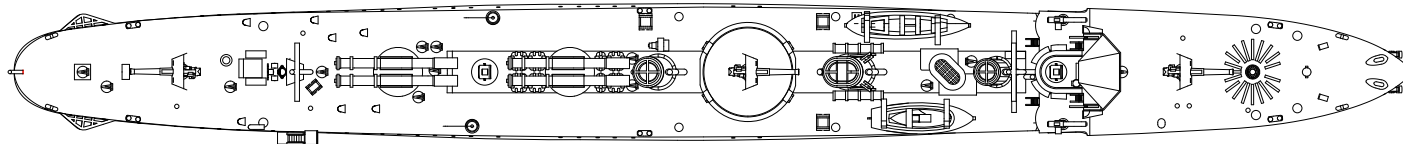

HMS M-class Destroyer, 1914

MASTIFF

Миноносец, 1914

1:700

70645 For more info on Combrig kits see: www.combrig-models.com www.steelnavy.net www.modelwarships.com

1:700

* - self made parts

self made parts				masts & yardarms		
3.4	II	III	IV	V	VIII	
3.8		5.0	7.0	18.4	10.0	
	VII 12.4					
VI	IX	X	XI			
10.2	7.1	6.4	7.0			