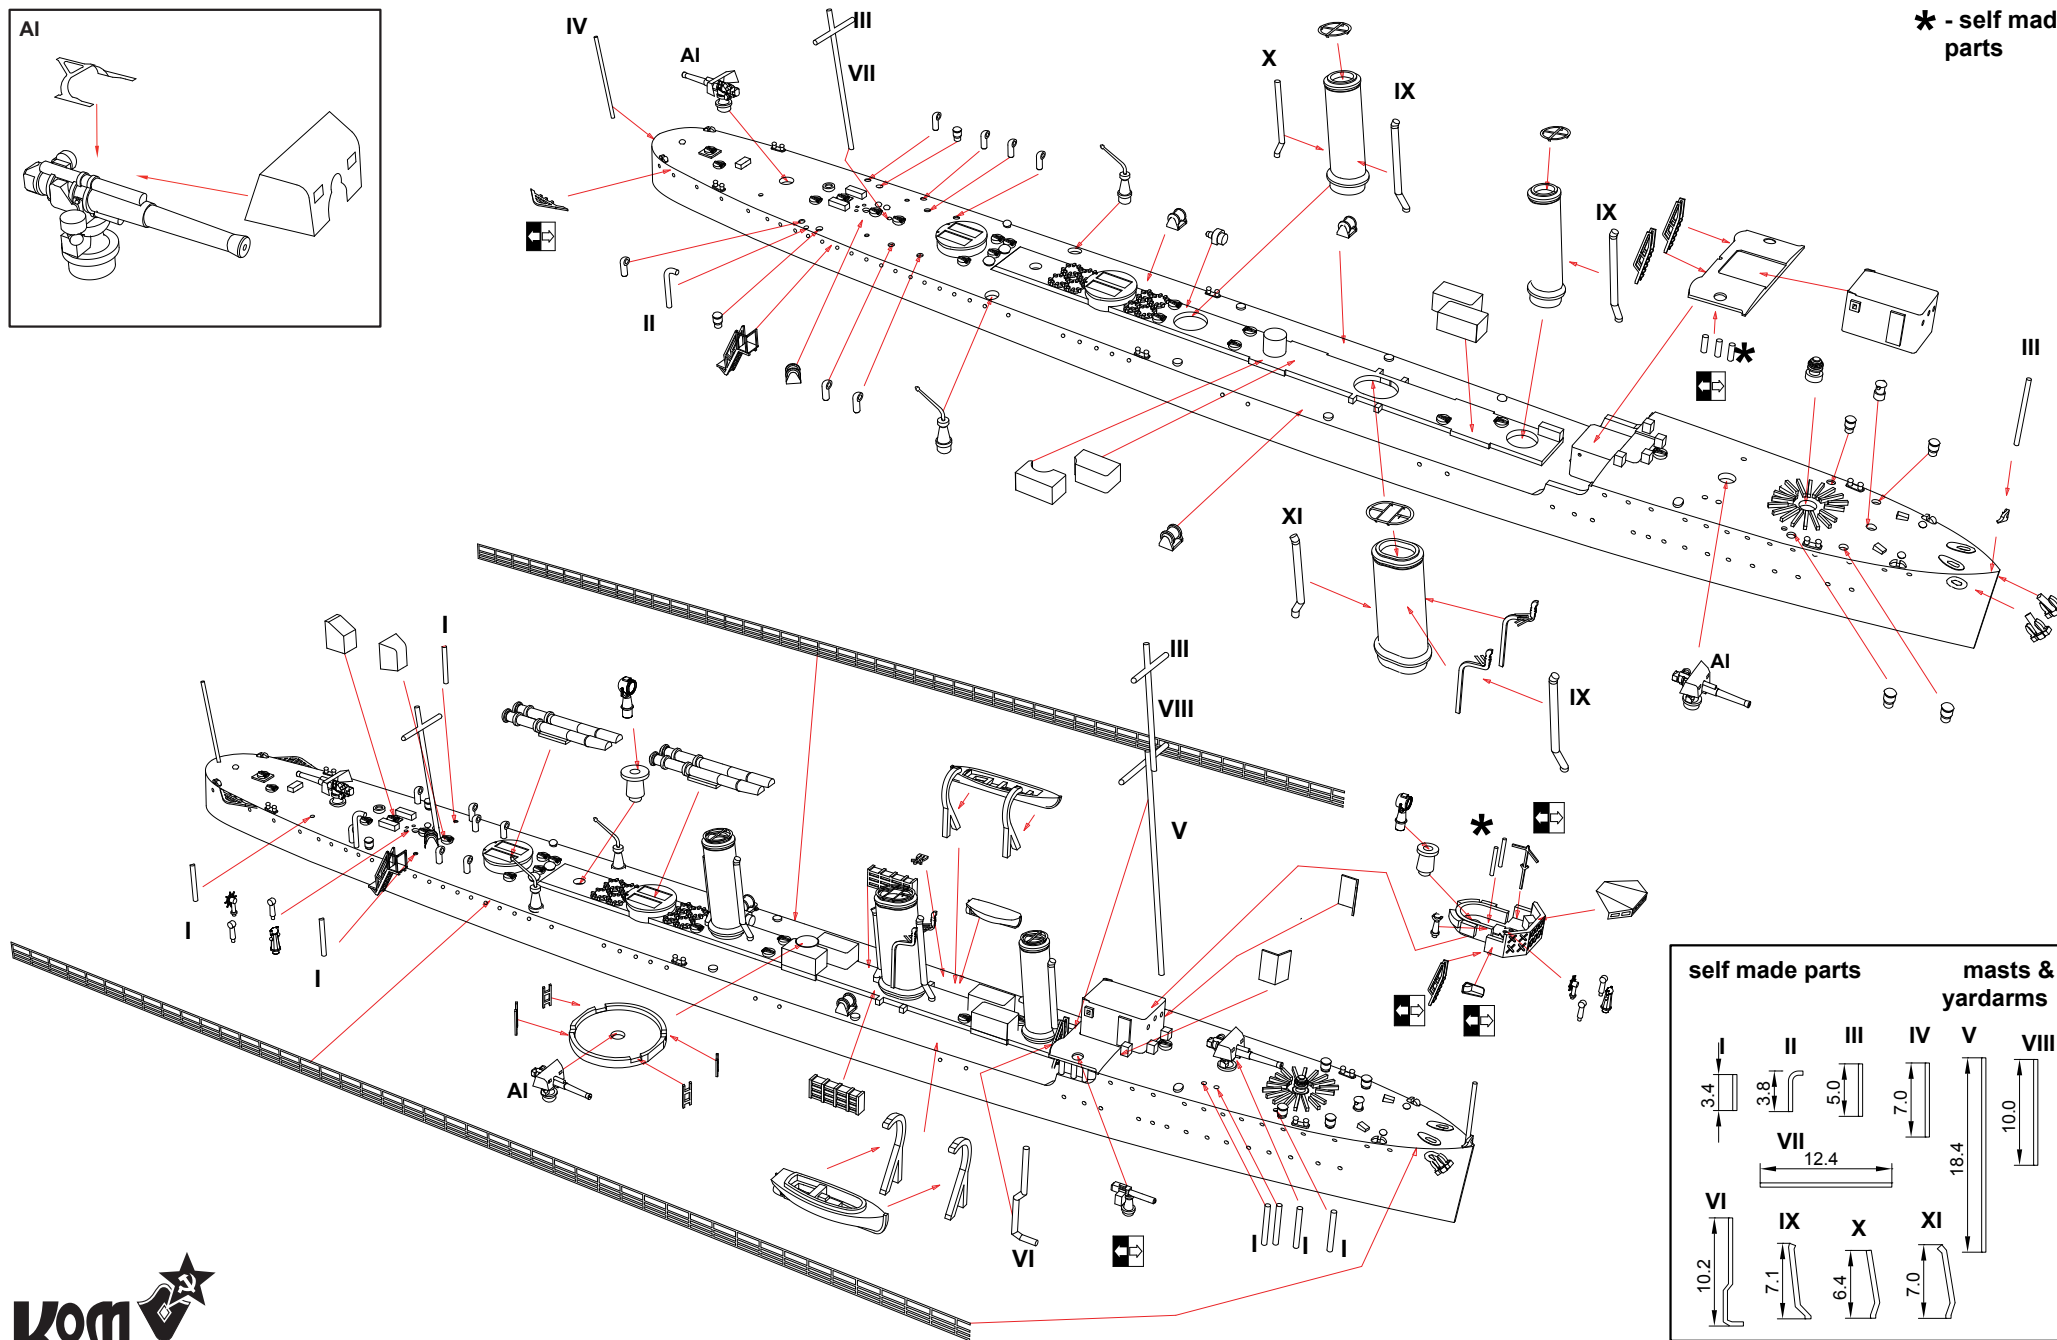

HMS M-class Destroyer, 1914

MASTIFF

Миноносец, 1914

1:700

70645 For more info on Combrig kits see: www.combrig-models.com www.steelnavy.net www.modelwarships.com

1:700

* - self made parts

self made parts				masts & yardarms		
3.4	II	III	IV	V	VIII	
3.8		5.0	7.0	18.4	10.0	
	VII 12.4					
VI	IX	X	XI			
10.2	7.1	6.4	7.0			