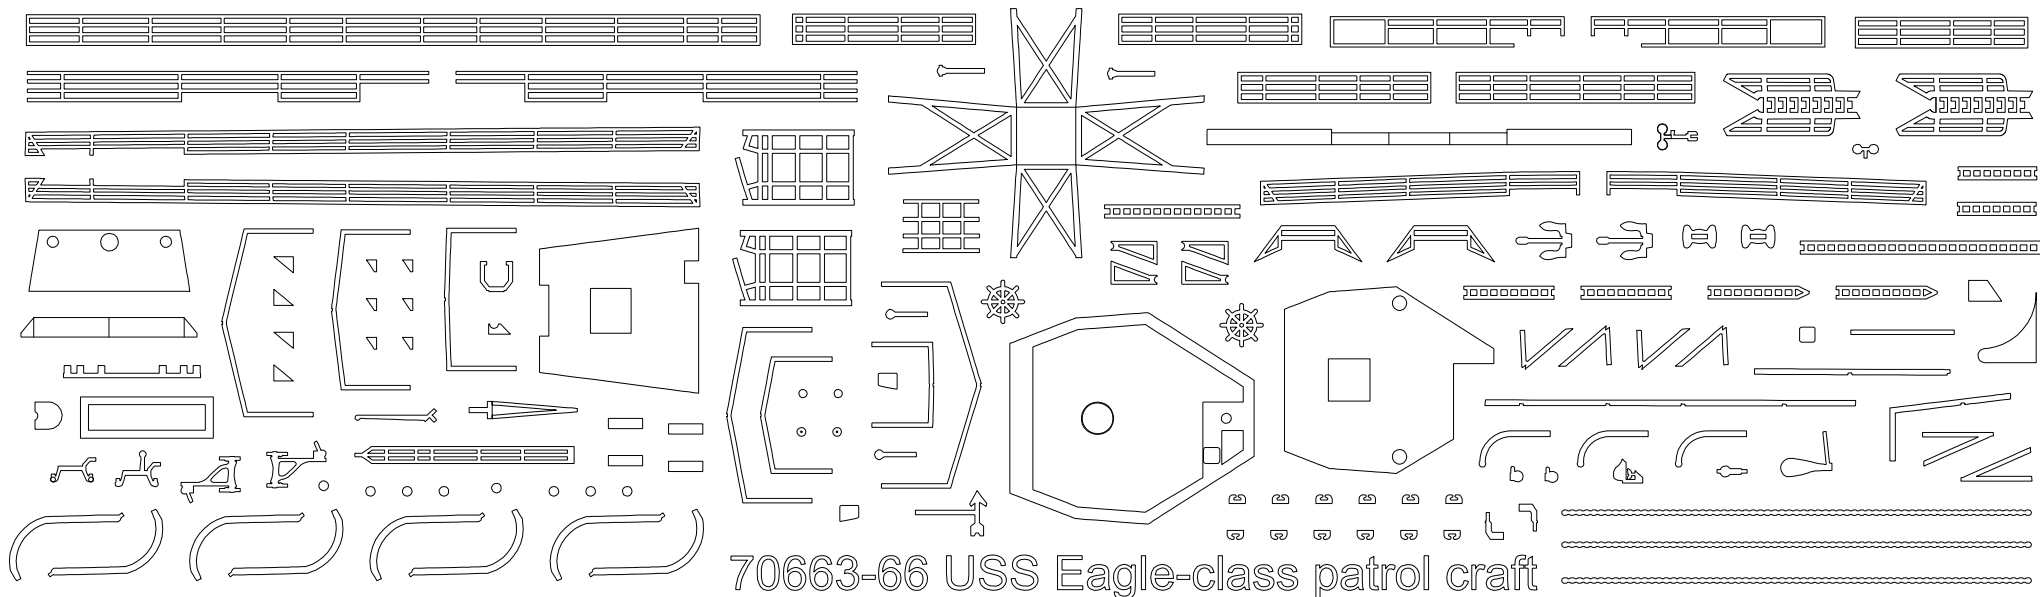

# USS Eagle-class patrol craft 1919-1947

## PE-57

### 1/700

\* - self made part L=1.5mm Ø 0.3mm

For more info on Combrig kits see: [www.combrig-models.com](http://www.combrig-models.com) [www.steelnavy.net](http://www.steelnavy.net) [www.modelwarships.com](http://www.modelwarships.com) 70666