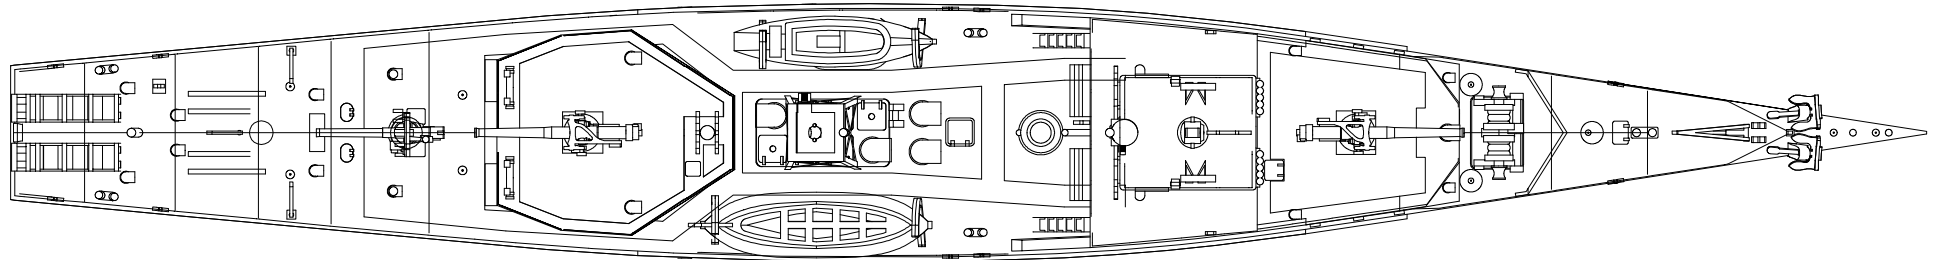

# USS Eagle-class patrol craft 1919-1947

### 1/700

\* - self made part L=1.5mm Ø 0.3mm

For more info on Combrig kits see: [www.combrig-models.com](http://www.combrig-models.com) [www.steelnavy.net](http://www.steelnavy.net) [www.modelwarships.com](http://www.modelwarships.com) 70666