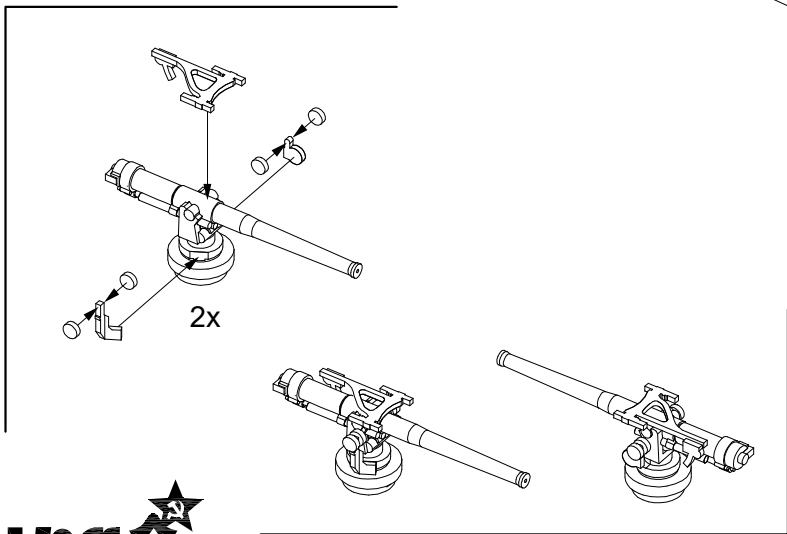

### 1/700

\* - self made part L=1.5mm Ø 0.3mm

For more info on Combrig kits see: [www.combrig-models.com](http://www.combrig-models.com) [www.steelnavy.net](http://www.steelnavy.net) [www.modelwarships.com](http://www.modelwarships.com) 70666