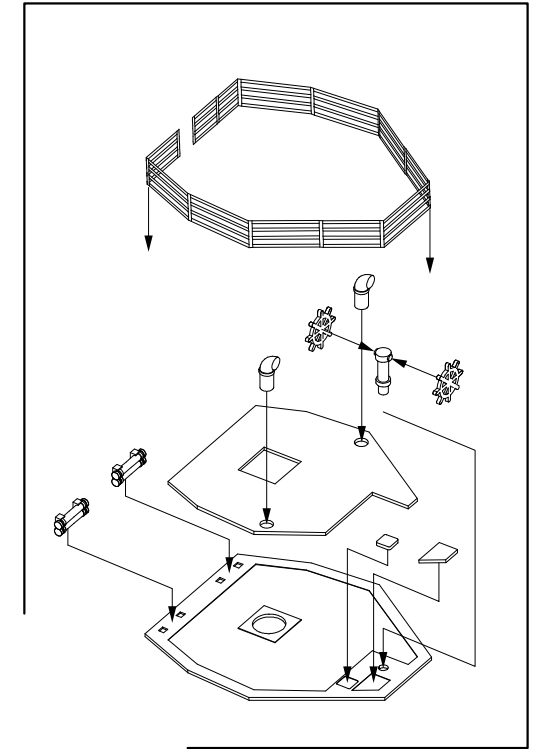

### 1/700

\* - self made part L=1.5mm Ø 0.3mm

For more info on Combrig kits see: [www.combrig-models.com](http://www.combrig-models.com) [www.steelnavy.net](http://www.steelnavy.net) [www.modelwarships.com](http://www.modelwarships.com) 70666