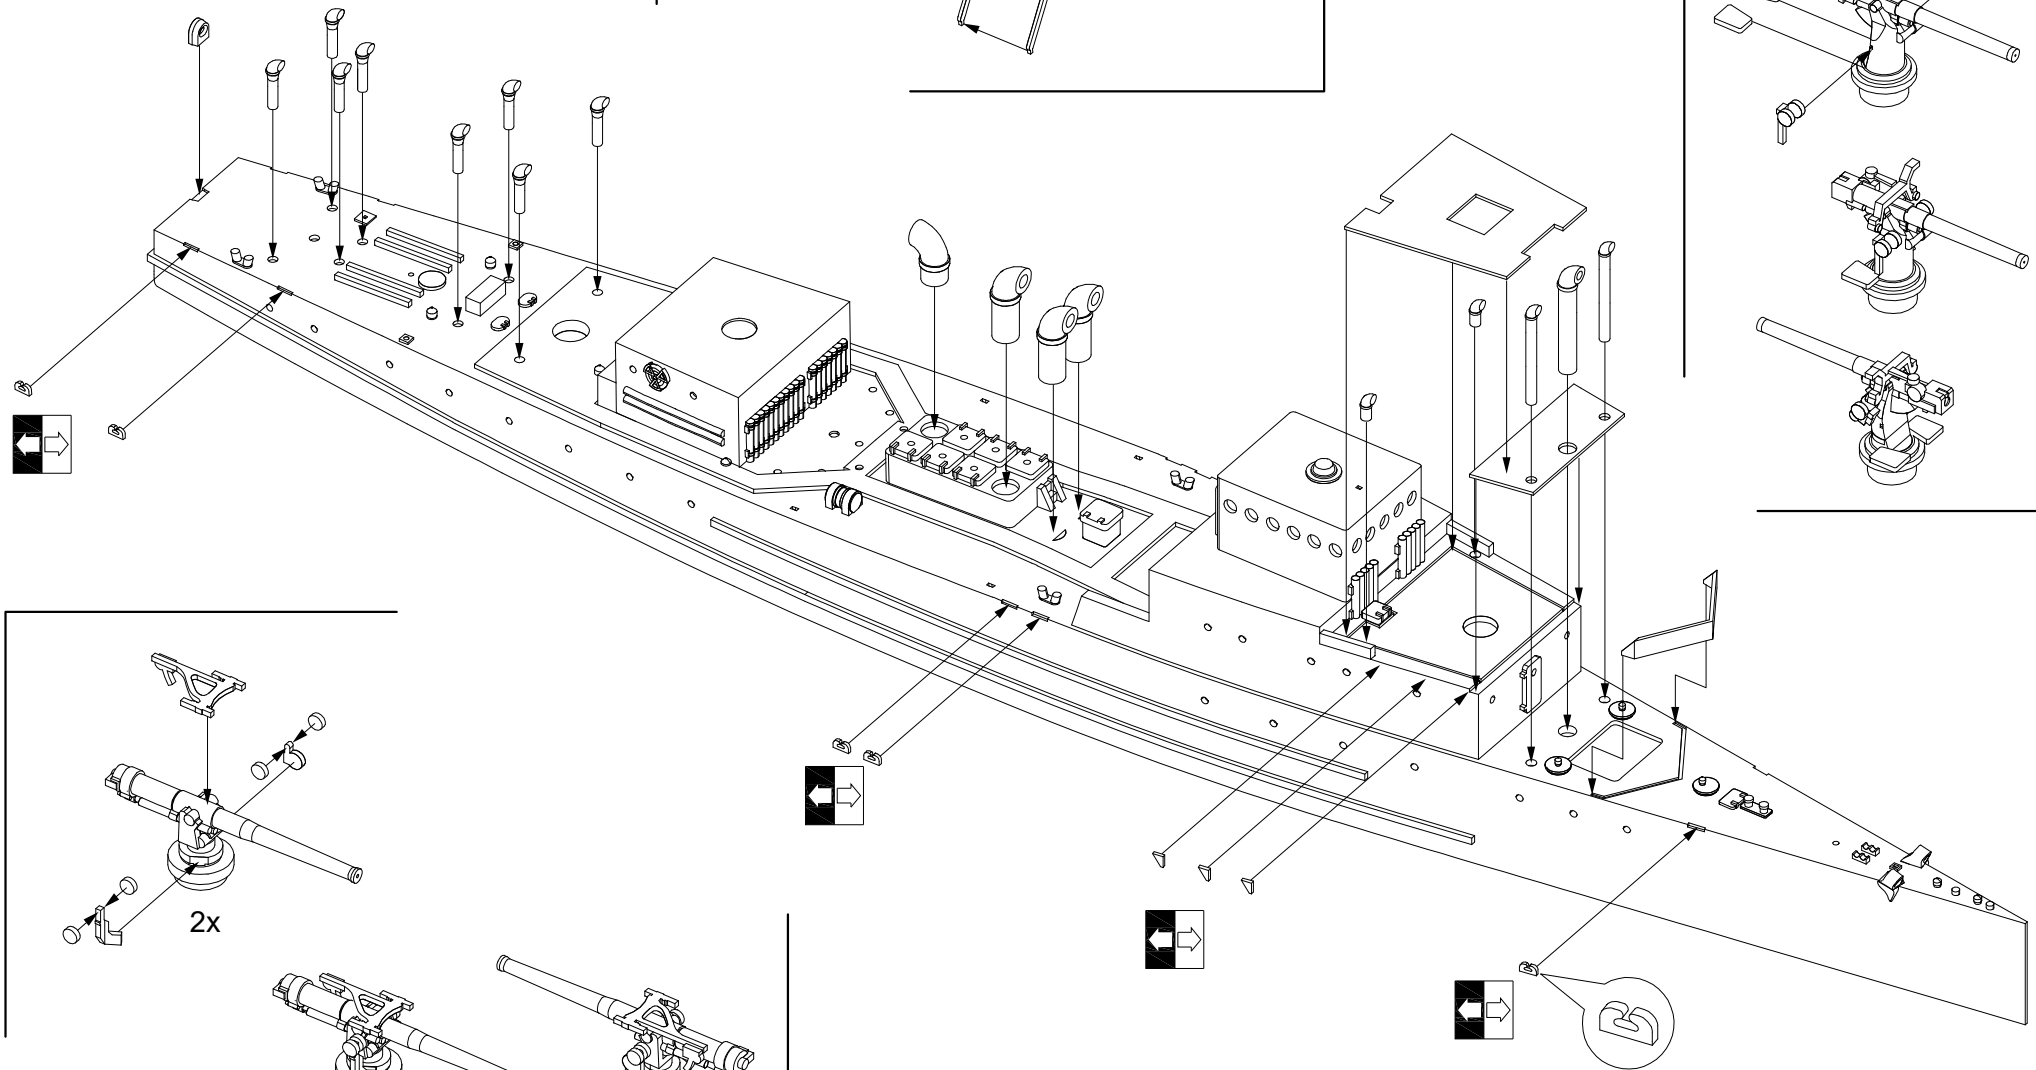

# USS Eagle-class patrol craft 1919-1947

## PE-57

### 1/700

\* - self made part L=1.5mm Ø 0.3mm

For more info on Combrig kits see: [www.combrig-models.com](http://www.combrig-models.com) [www.steelnavy.net](http://www.steelnavy.net) [www.modelwarships.com](http://www.modelwarships.com) 70666