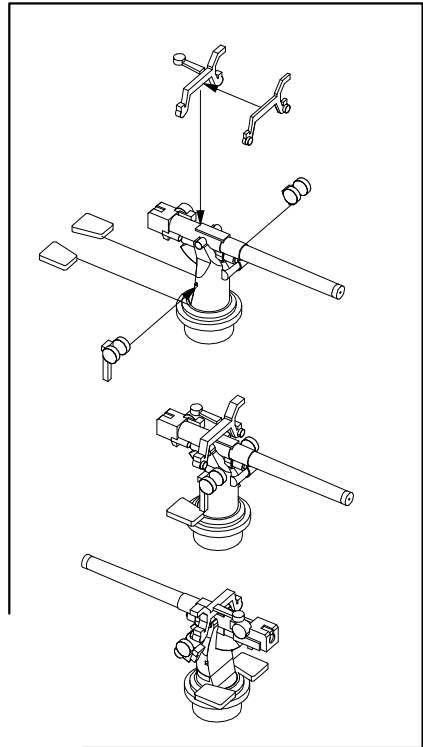

### 1/700

\* - self made part L=1.5mm Ø 0.3mm

For more info on Combrig kits see: [www.combrig-models.com](http://www.combrig-models.com) [www.steelnavy.net](http://www.steelnavy.net) [www.modelwarships.com](http://www.modelwarships.com) 70666