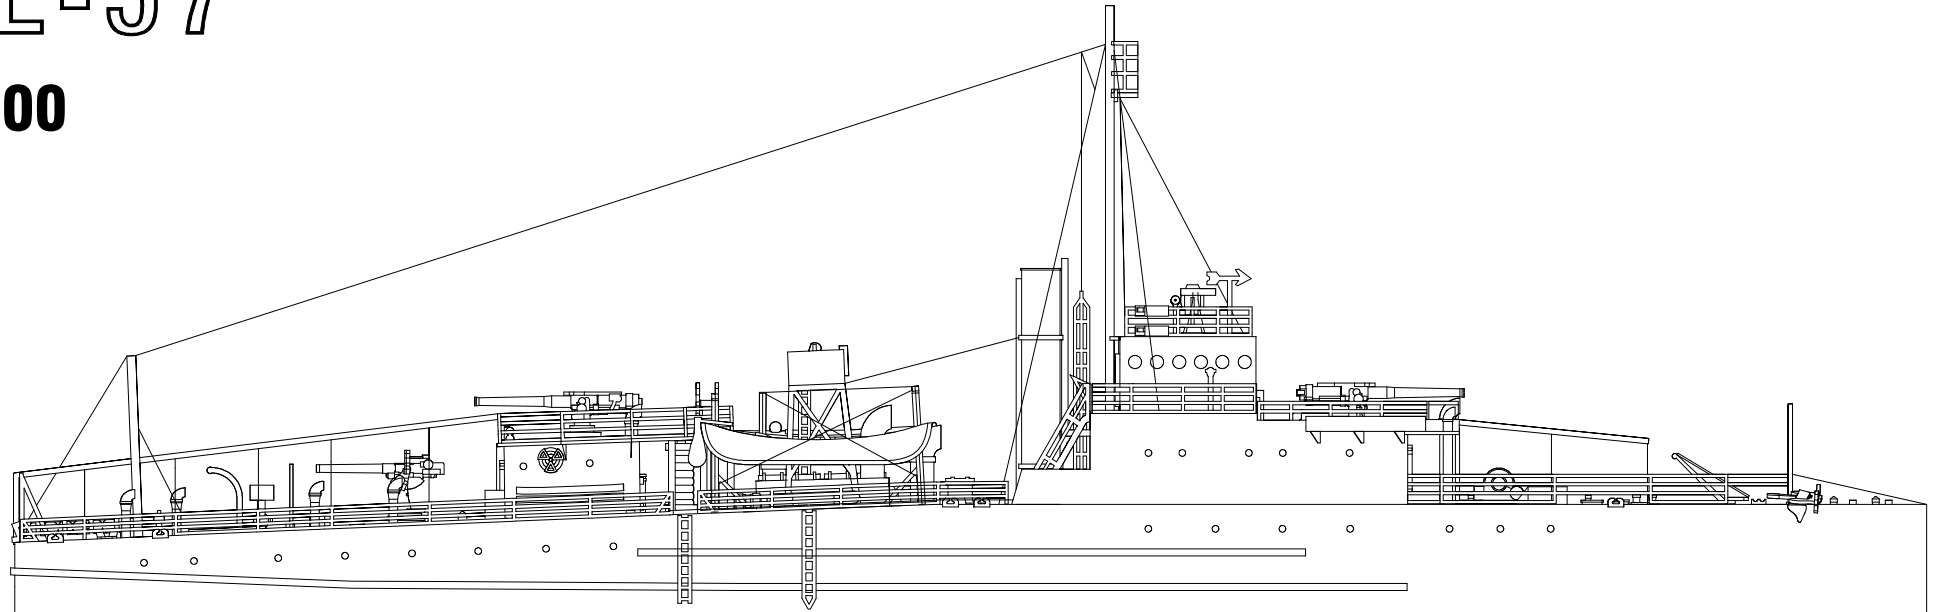

# USS Eagle-class patrol craft 1919-1947

## PE-57

### 1/700

\* - self made part L=1.5mm Ø 0.3mm

For more info on Combrig kits see: [www.combrig-models.com](http://www.combrig-models.com) [www.steelnavy.net](http://www.steelnavy.net) [www.modelwarships.com](http://www.modelwarships.com) 70666