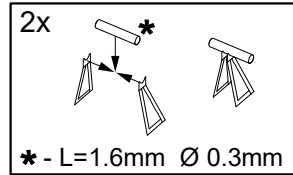

### 1/700

\* - self made part L=1.5mm Ø 0.3mm

For more info on Combrig kits see: [www.combrig-models.com](http://www.combrig-models.com) [www.steelnavy.net](http://www.steelnavy.net) [www.modelwarships.com](http://www.modelwarships.com) 70666