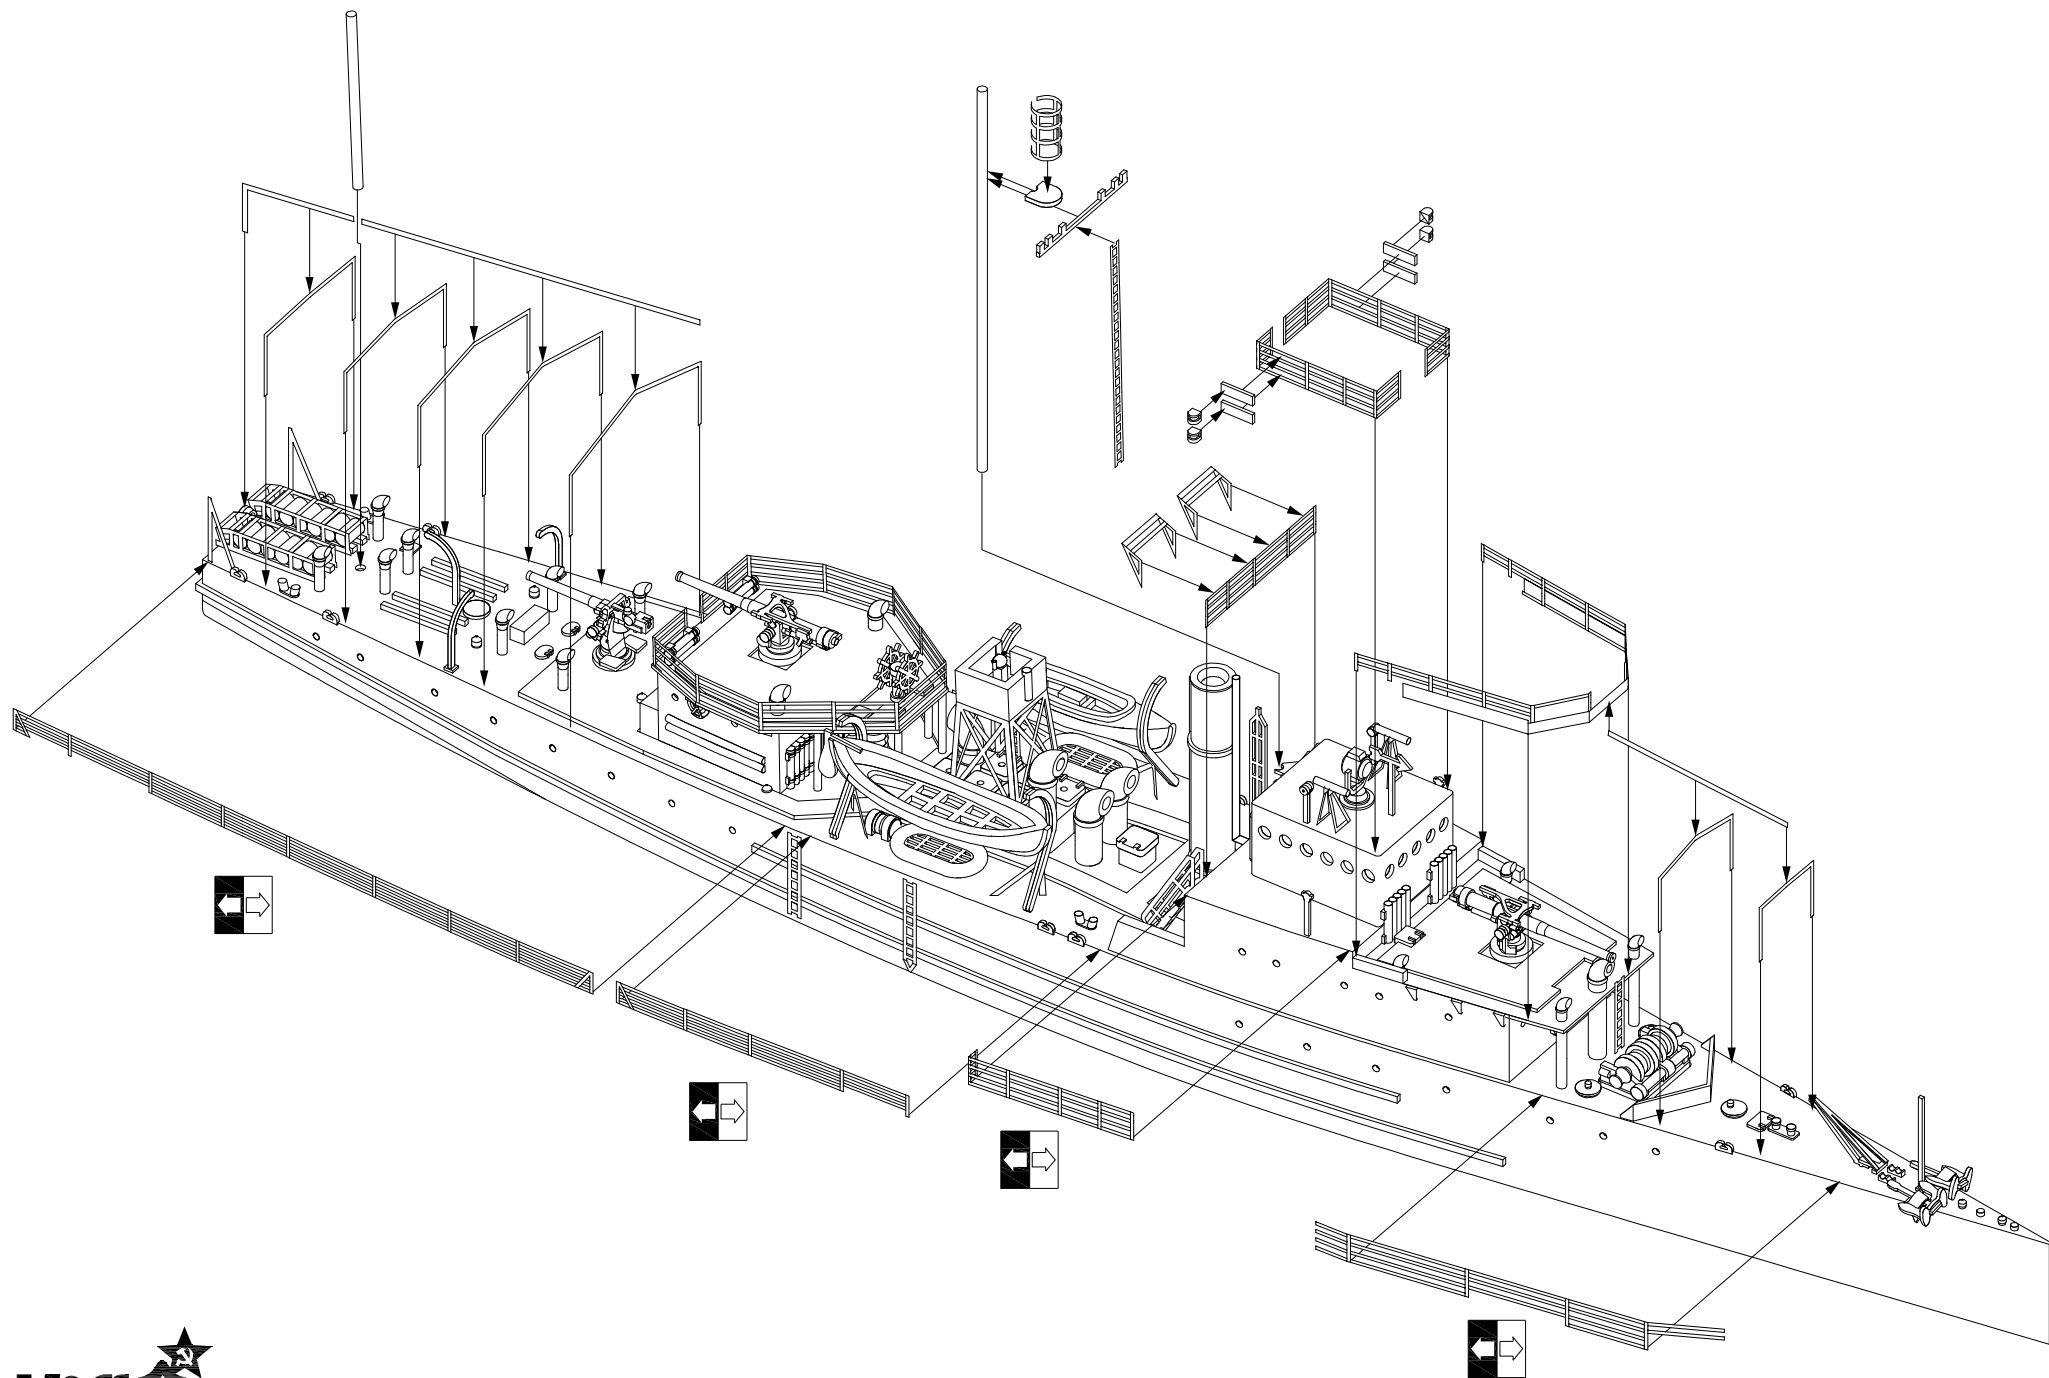

### 1/700

\* - self made part L=1.5mm Ø 0.3mm

For more info on Combrig kits see: [www.combrig-models.com](http://www.combrig-models.com) [www.steelnavy.net](http://www.steelnavy.net) [www.modelwarships.com](http://www.modelwarships.com) 70666