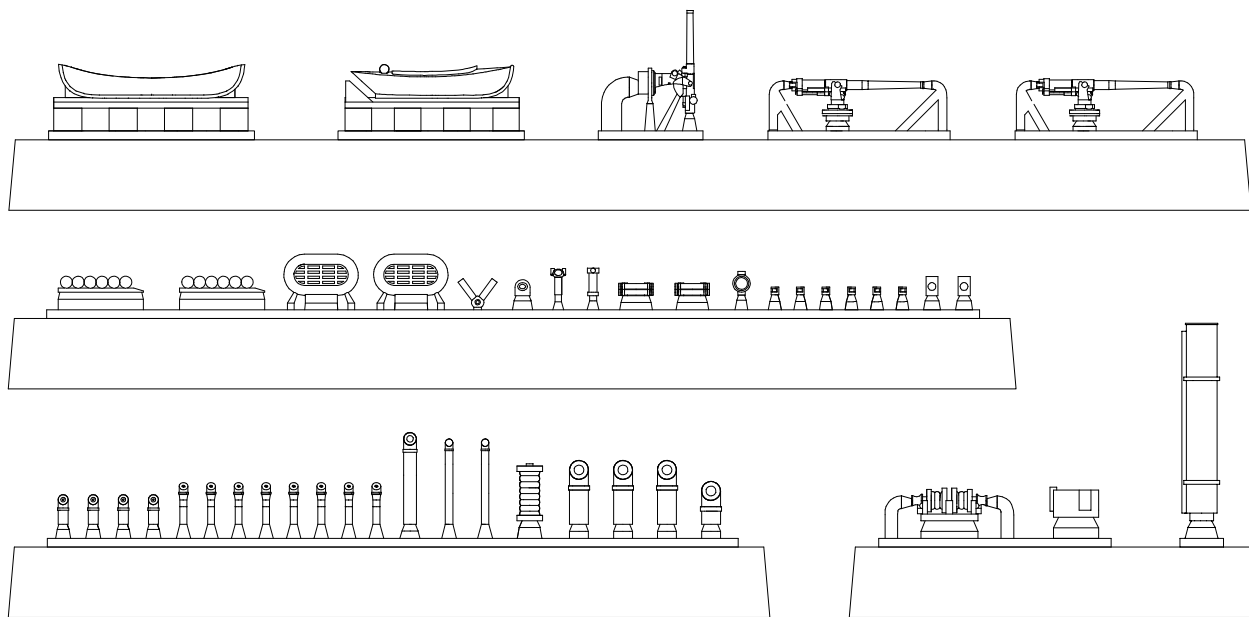

# USS Eagle-class patrol craft 1919-1947

### 1/700

\* - self made part L=1.5mm Ø 0.3mm

For more info on Combrig kits see: [www.combrig-models.com](http://www.combrig-models.com) [www.steelnavy.net](http://www.steelnavy.net) [www.modelwarships.com](http://www.modelwarships.com) 70666