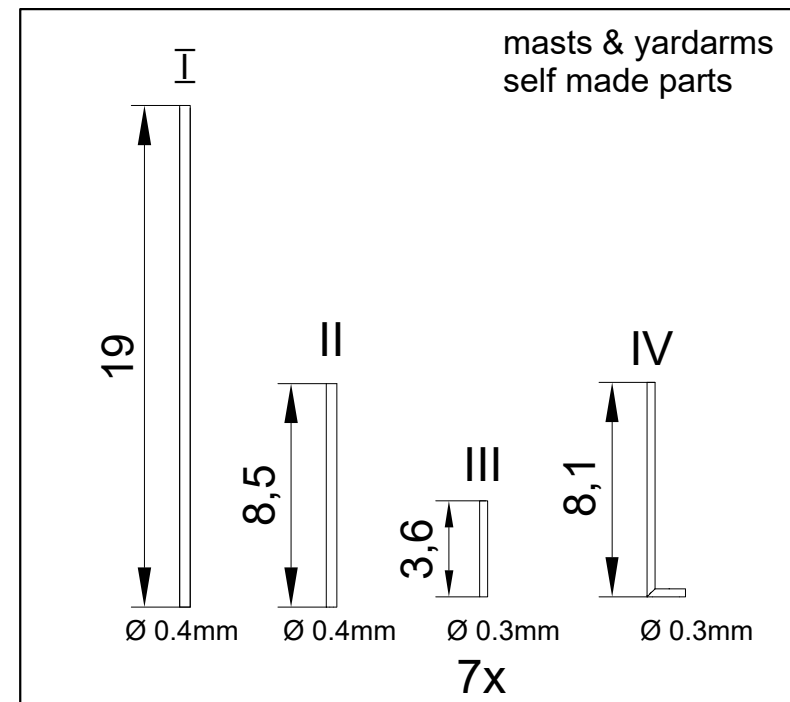

### 1/700

\* - self made part L=1.5mm Ø 0.3mm

For more info on Combrig kits see: [www.combrig-models.com](http://www.combrig-models.com) [www.steelnavy.net](http://www.steelnavy.net) [www.modelwarships.com](http://www.modelwarships.com) 70666