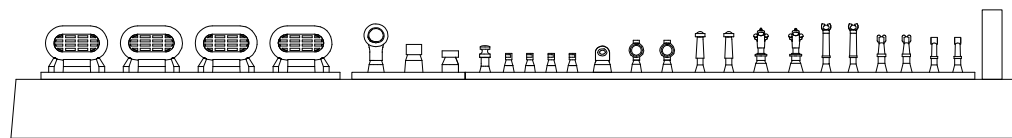

Paunding-class destroyer 1912

USS Beale (DD-40)

1/700

Please note that the assembly guide reflects the position of the parts when installed only, and not the exact order of the assembly.
To download the assembly instructions in PDF (high resolution) please visit www.combrig-models.com.