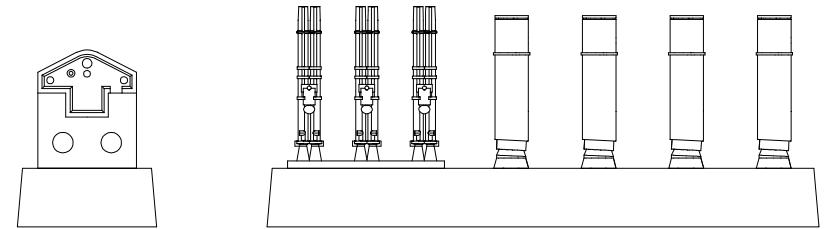

Paunding-class destroyer 1912

USS Beale (DD-40)

1/700

Please note that the assembly guide reflects the position of the parts when installed only, and not the exact order of the assembly.
To download the assembly instructions in PDF (high resolution) please visit www.combrig-models.com.