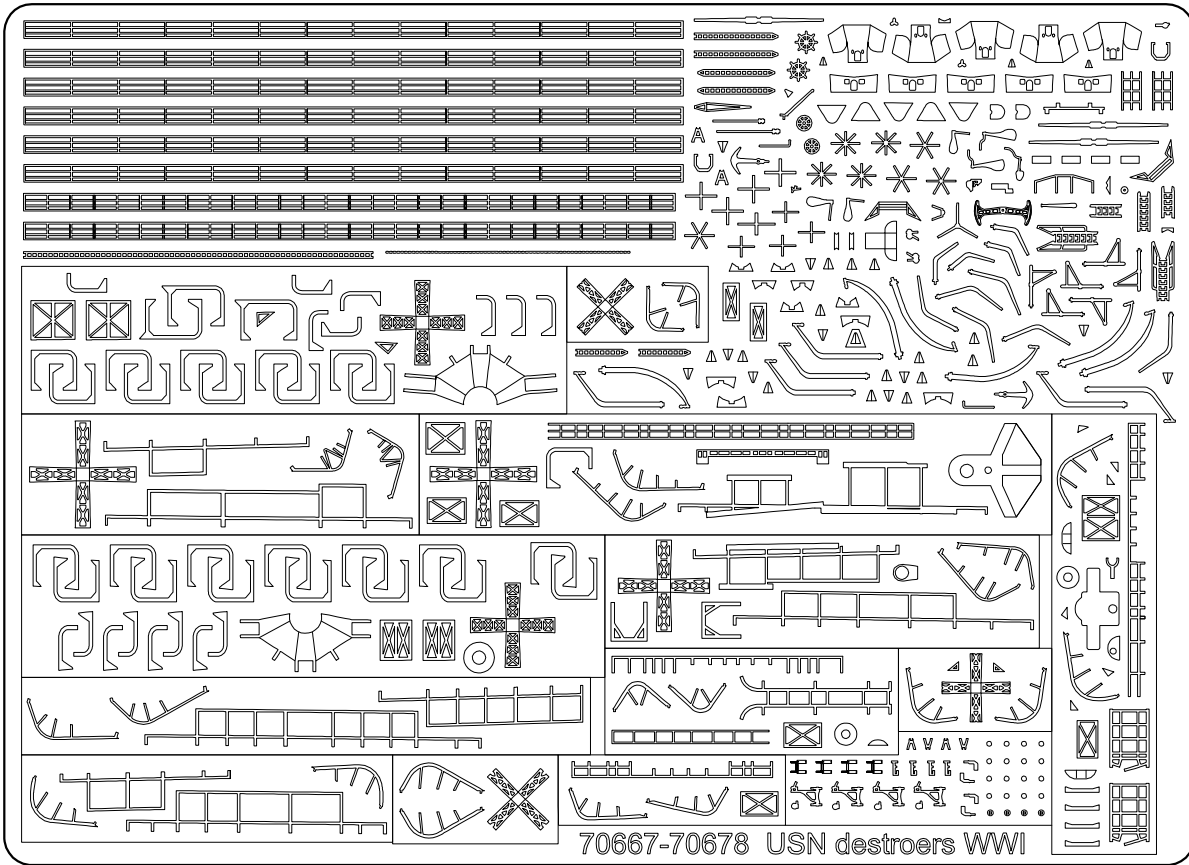

Paunding-class destroyer 1912

USS Beale (DD-40)

1/700

Please note that the assembly guide reflects the position of the parts when installed only, and not the exact order of the assembly.
To download the assembly instructions in PDF (high resolution) please visit www.combrig-models.com.