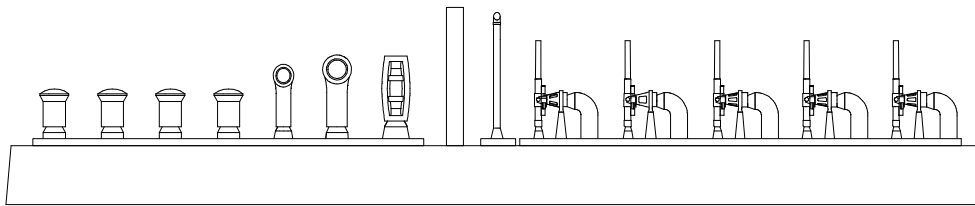

Paunding-class destroyer 1912

USS Beale (DD-40)

1/700

Please note that the assembly guide reflects the position of the parts when installed only, and not the exact order of the assembly.
To download the assembly instructions in PDF (high resolution) please visit www.combrig-models.com.