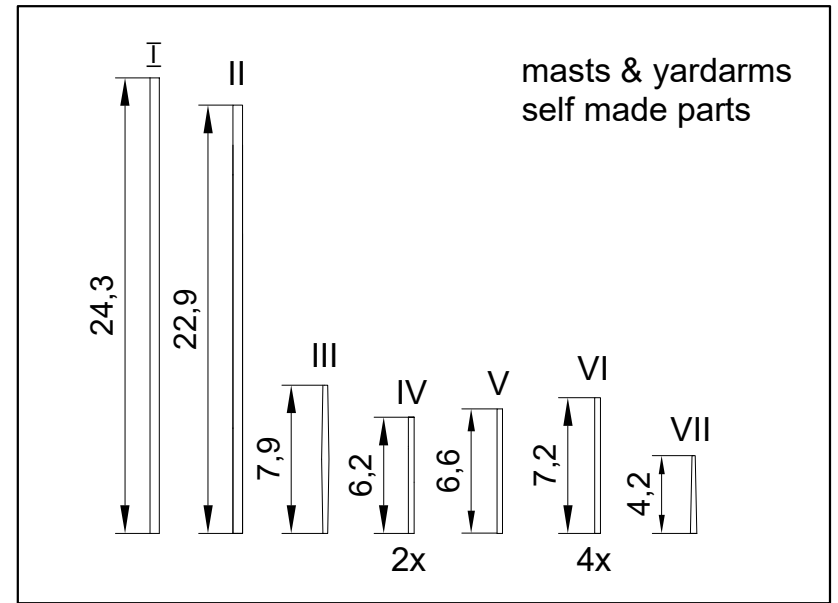

Paunding-class destroyer 1912

USS Beale (DD-40)

1/700

Please note that the assembly guide reflects the position of the parts when installed only, and not the exact order of the assembly.
To download the assembly instructions in PDF (high resolution) please visit www.combrig-models.com.