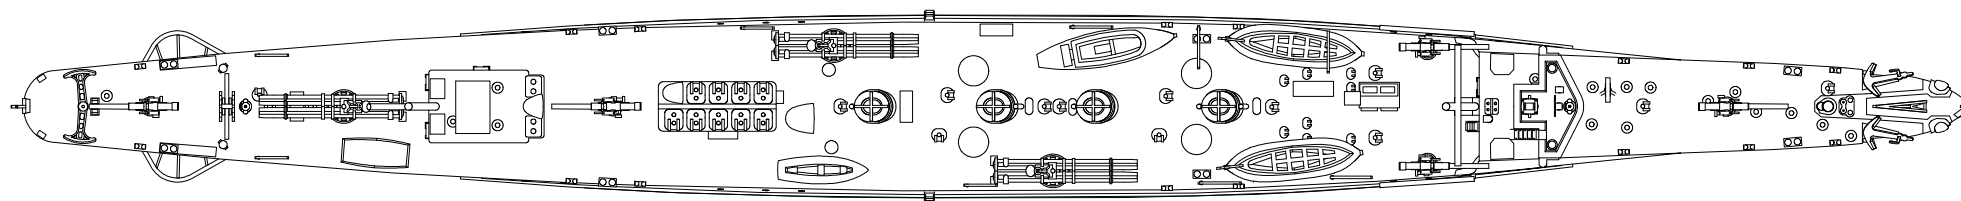

Paunding-class destroyer 1912

USS Beale (DD-40)

1/700

Please note that the assembly guide reflects the position of the parts when installed only, and not the exact order of the assembly.
To download the assembly instructions in PDF (high resolution) please visit www.combrig-models.com.