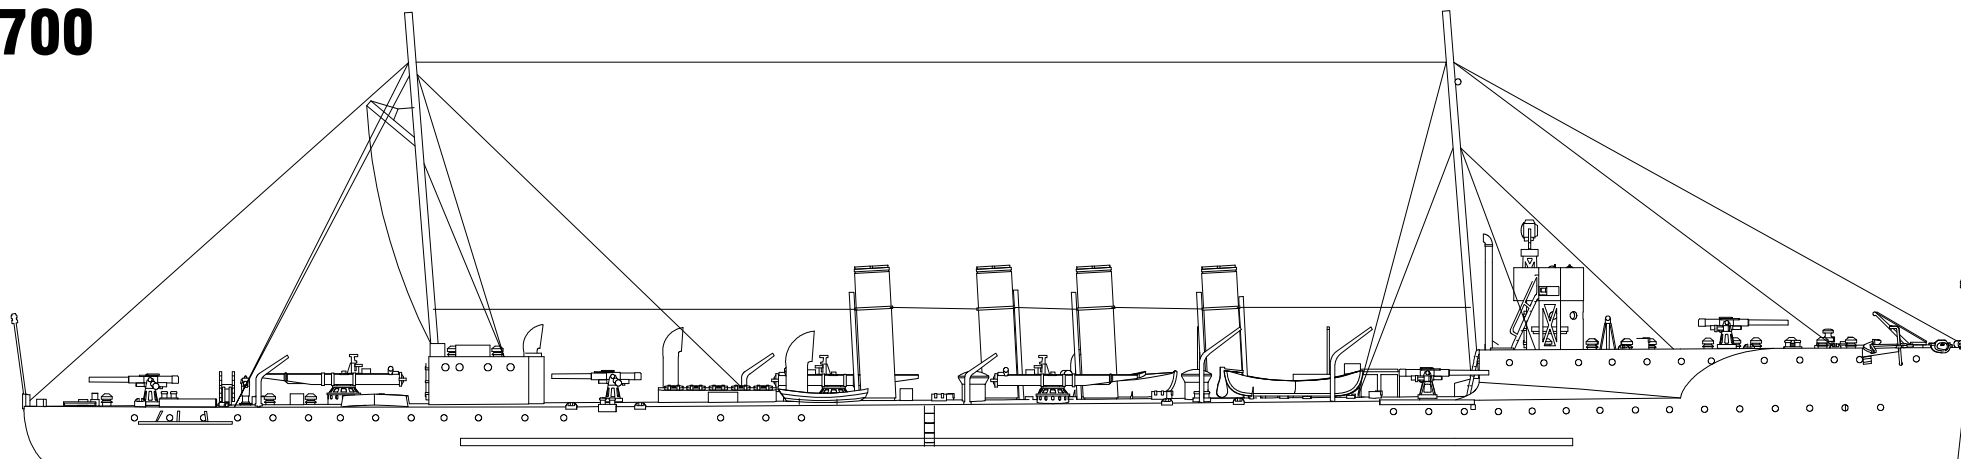

Paunding-class destroyer 1912

USS Beale (DD-40)

1/700

Please note that the assembly guide reflects the position of the parts when installed only, and not the exact order of the assembly.
To download the assembly instructions in PDF (high resolution) please visit www.combrig-models.com.