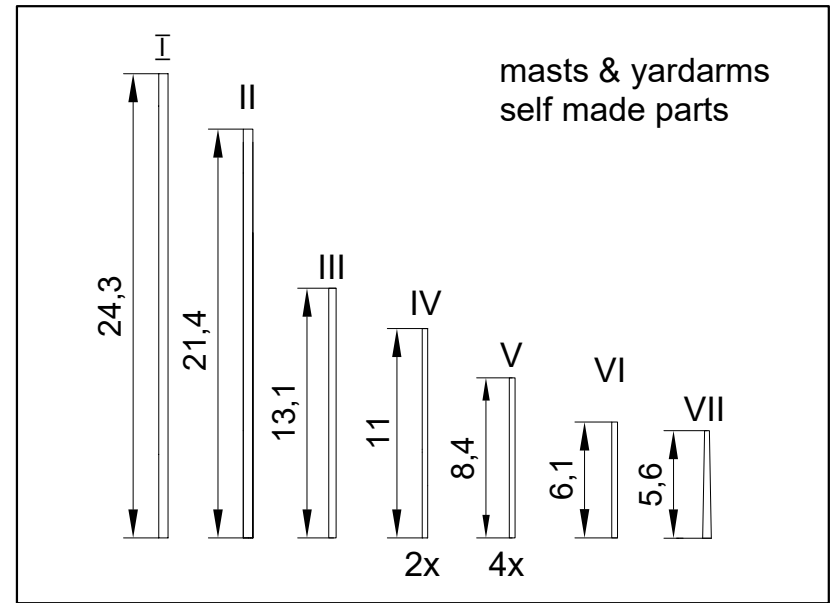

Sampson-class destroyer 1916

USS Allen (DD-66)

1/700

Please note that the assembly guide reflects the position of the parts when installed only, and not the exact order of the assembly.
To download the assembly instructions in PDF (high resolution) please visit www.combrig-models.com.