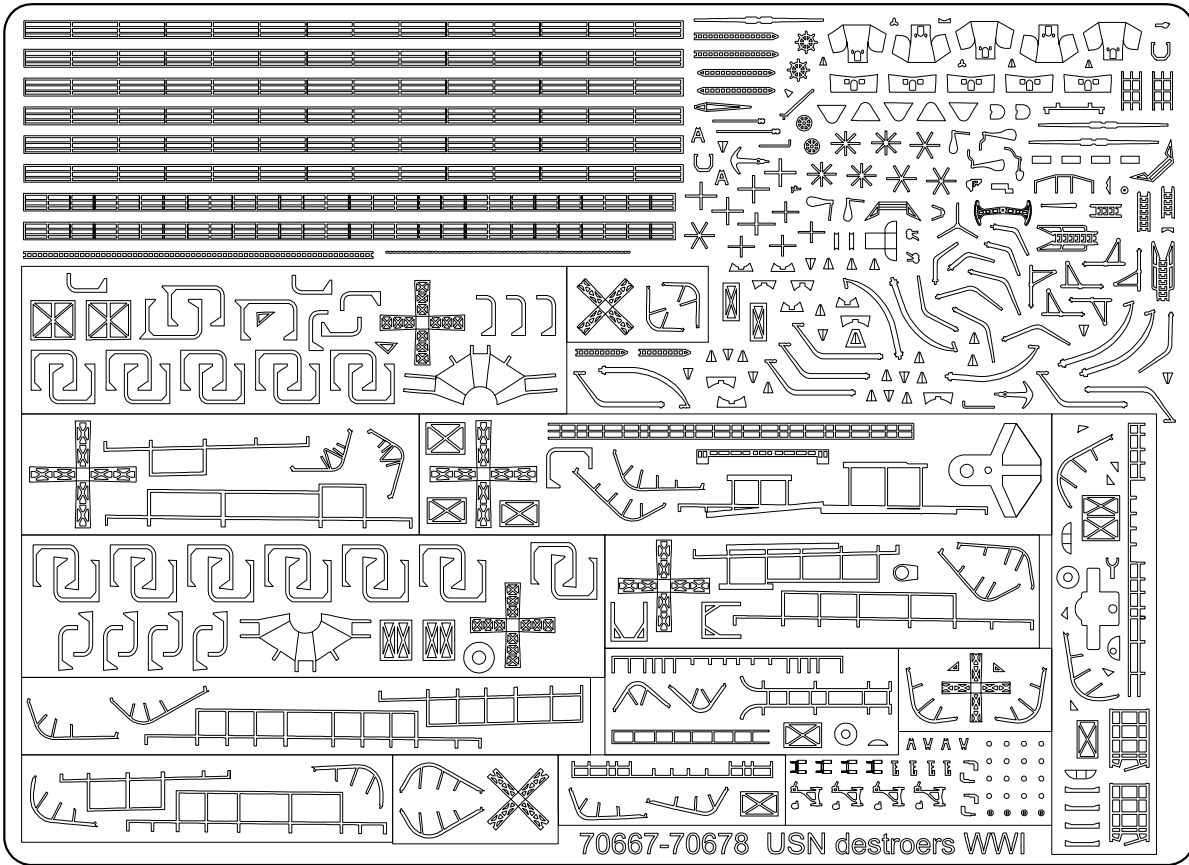

Sampson-class destroyer 1916

USS Allen (DD-66)

1/700

Please note that the assembly guide reflects the position of the parts when installed only, and not the exact order of the assembly.
To download the assembly instructions in PDF (high resolution) please visit www.combrig-models.com.

VII
II