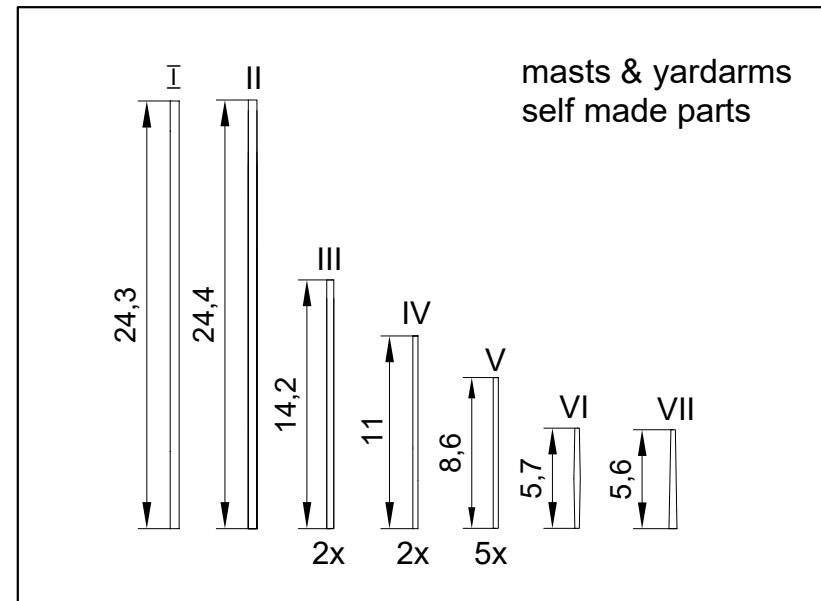

# Tucker-class destroyer 1915

# USS Tucker (DD-57)

1/700

Please note that the assembly guide reflects the position of the parts when installed only, and not the exact order of the assembly.  
To download the assembly instructions in PDF (high resolution) please visit [www.combrig-models.com](http://www.combrig-models.com).