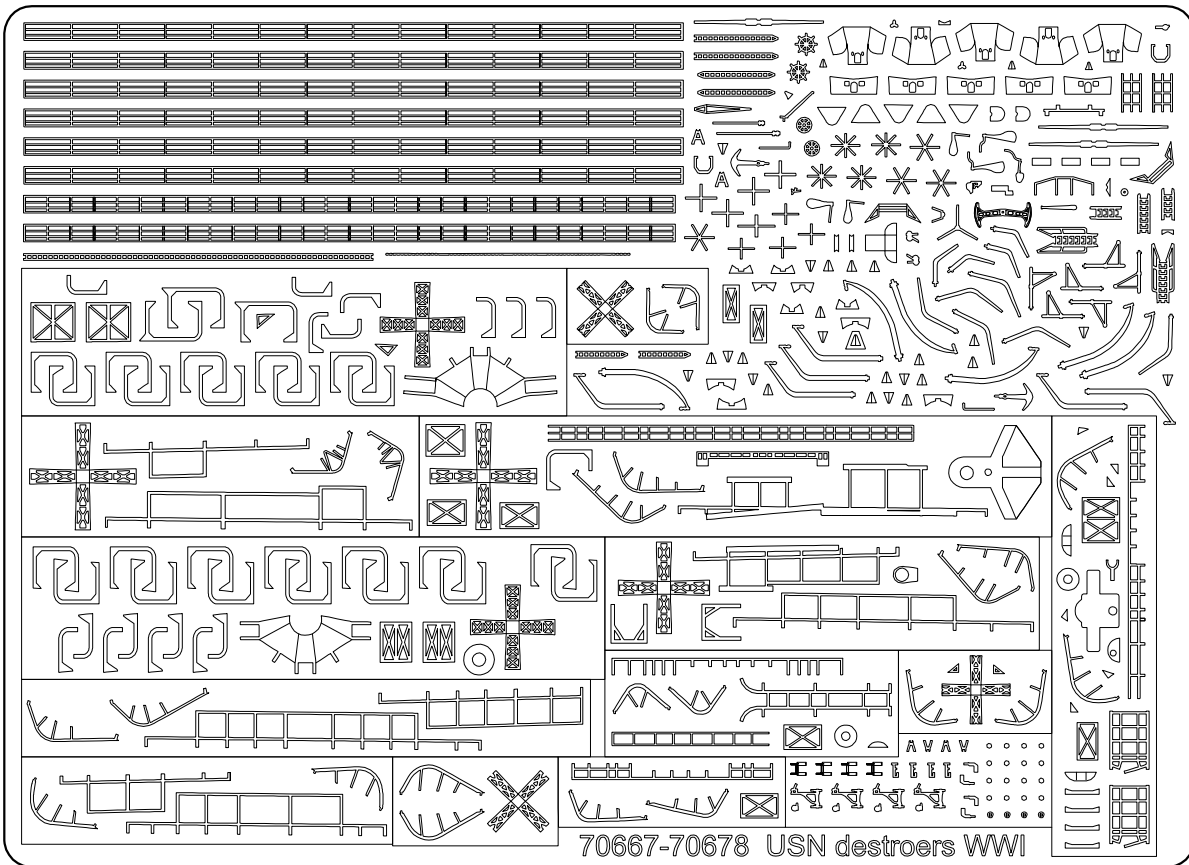

# Tucker-class destroyer 1915

# USS Porter (DD-59)

1/700

Please note that the assembly guide reflects the position of the parts when installed only, and not the exact order of the assembly.  
To download the assembly instructions in PDF (high resolution) please visit [www.combrig-models.com](http://www.combrig-models.com).