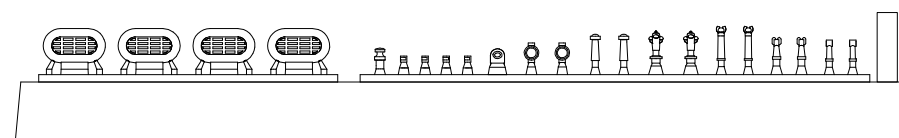

# Tucker-class destroyer 1915

# USS Porter (DD-59)

1/700

Please note that the assembly guide reflects the position of the parts when installed only, and not the exact order of the assembly.  
To download the assembly instructions in PDF (high resolution) please visit [www.combrig-models.com](http://www.combrig-models.com).