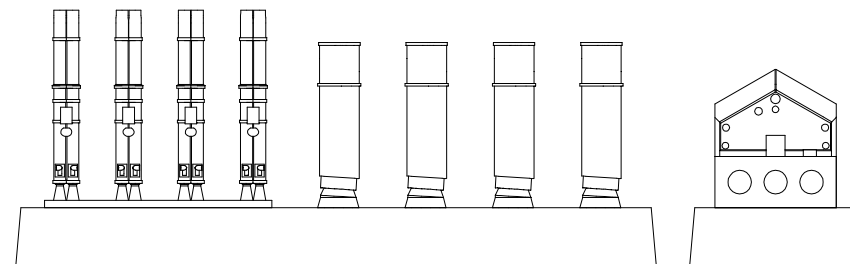

# Tucker-class destroyer 1915

# USS Porter (DD-59)

1/700

Please note that the assembly guide reflects the position of the parts when installed only, and not the exact order of the assembly.  
To download the assembly instructions in PDF (high resolution) please visit [www.combrig-models.com](http://www.combrig-models.com).