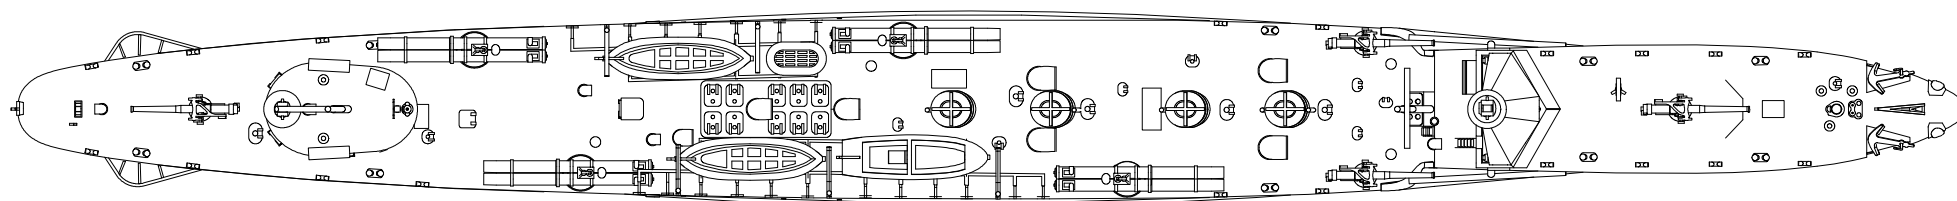

# Tucker-class destroyer 1915

# USS Porter (DD-59)

1/700

Please note that the assembly guide reflects the position of the parts when installed only, and not the exact order of the assembly.  
To download the assembly instructions in PDF (high resolution) please visit [www.combrig-models.com](http://www.combrig-models.com).