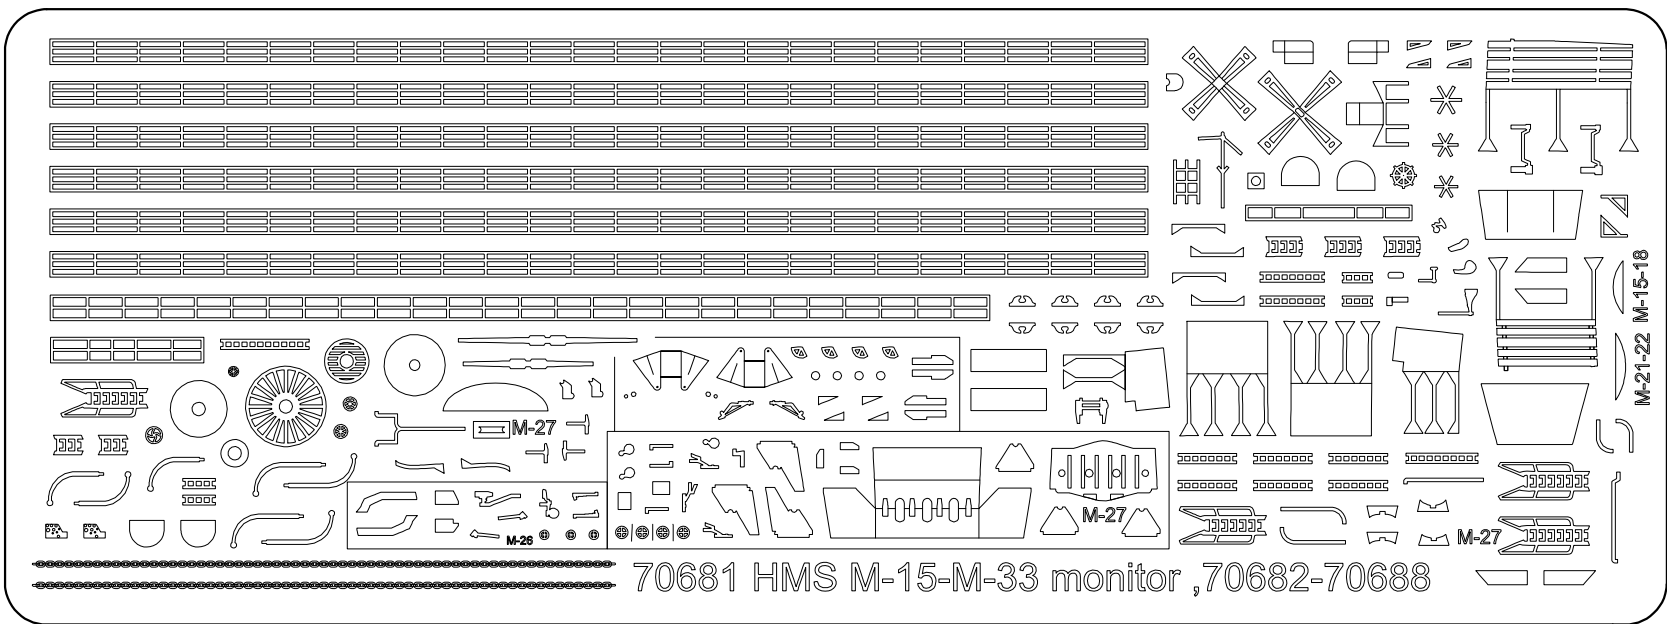

British M-class monitor, 1915

M-15

1/700

Please note that the assembly guide reflects the position of the parts when installed only, and not the exact order of the assembly.
To download the assembly instructions in PDF (high resolution) please visit www.combrig-models.com