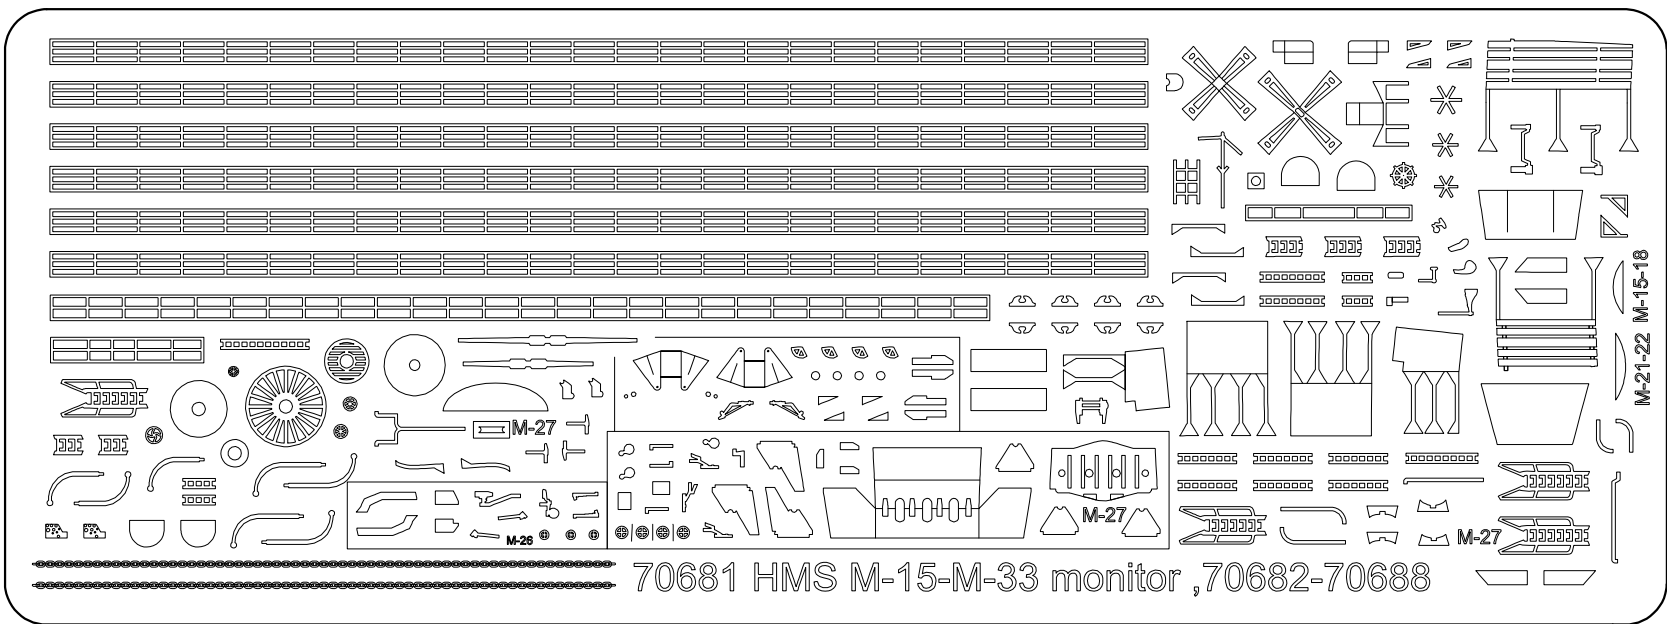

British M-class monitor, 1915

M-18

1/700

Please note that the assembly guide reflects the position of the parts when installed only, and not the exact order of the assembly.
To download the assembly instructions in PDF (high resolution) please visit www.combrig-models.com