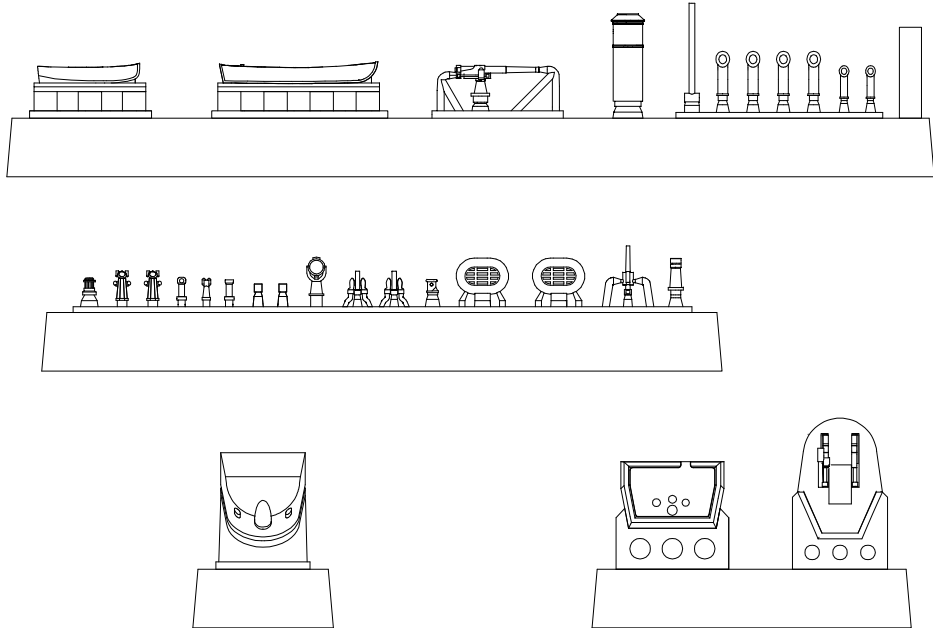

British M-class monitor, 1915

M-22

1/700

70681 HMS M-15-M-33 monitor ,70682-70688

Please note that the assembly guide reflects the position of the parts when installed only, and not the exact order of the assembly.
To download the assembly instructions in PDF (high resolution) please visit www.combrig-models.com