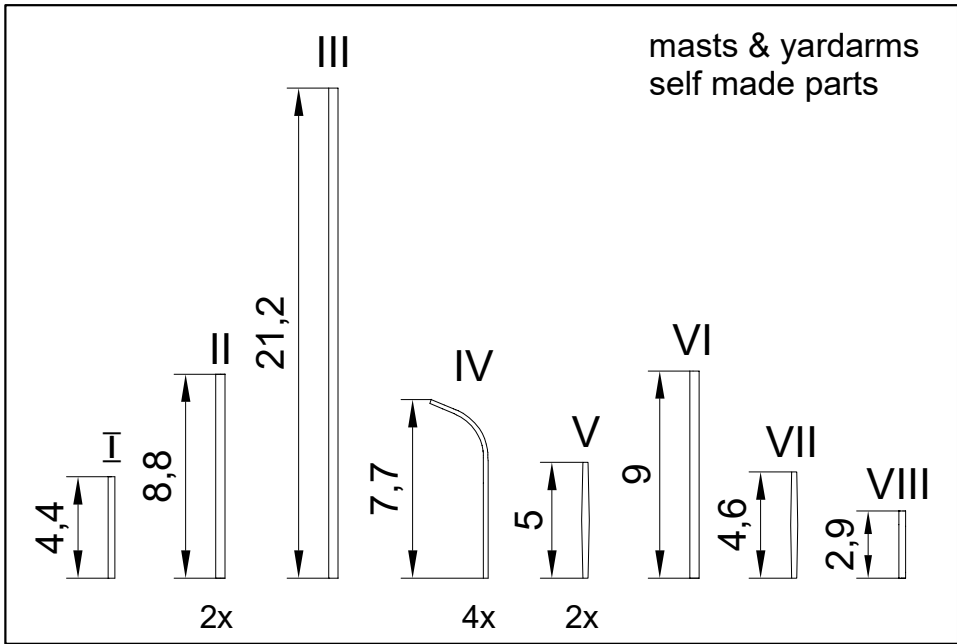

British M-class monitor, 1915

M-22

1/700

70681 HMS M-15-M-33 monitor ,70682-70688

Please note that the assembly guide reflects the position of the parts when installed only, and not the exact order of the assembly.
To download the assembly instructions in PDF (high resolution) please visit www.combrig-models.com