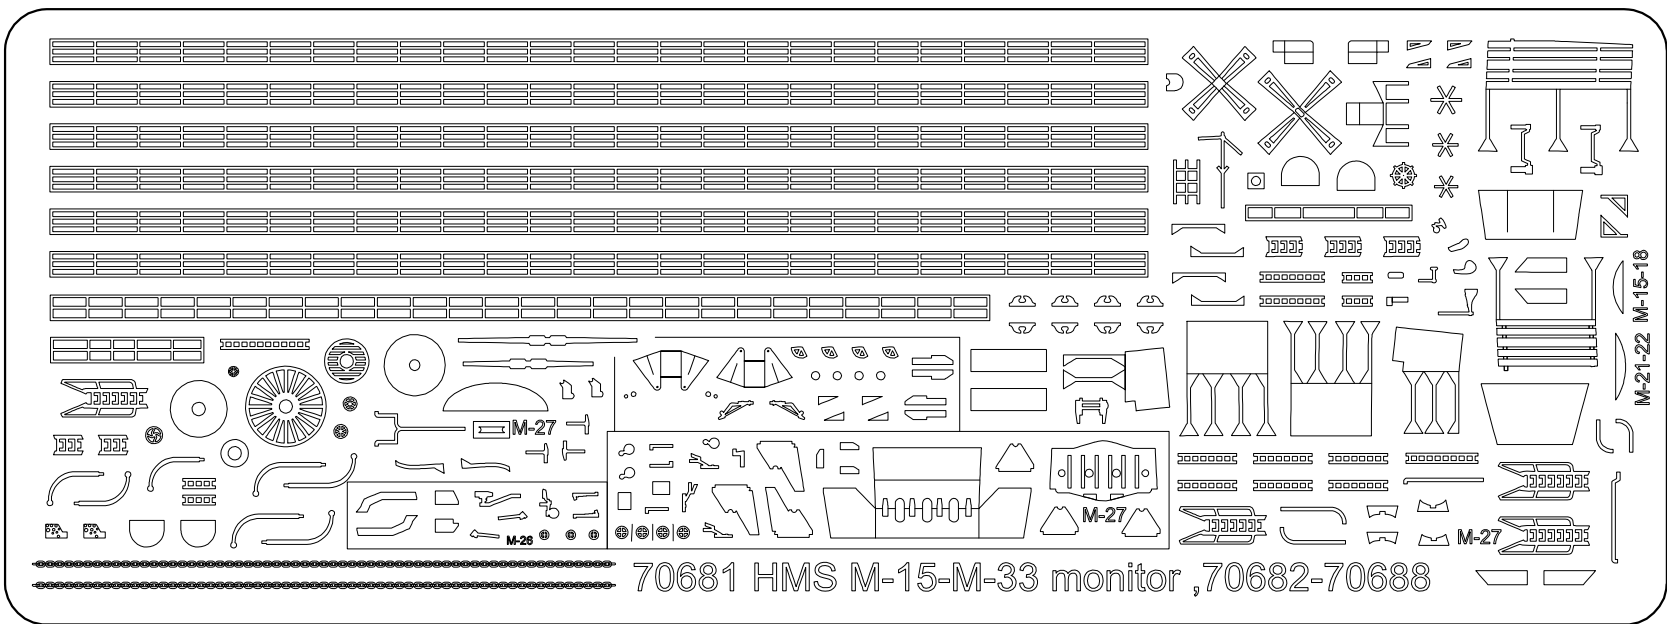

British M-class monitor, 1915

M-22

1/700

70681 HMS M-15-M-33 monitor ,70682-70688

Please note that the assembly guide reflects the position of the parts when installed only, and not the exact order of the assembly.
To download the assembly instructions in PDF (high resolution) please visit www.combrig-models.com