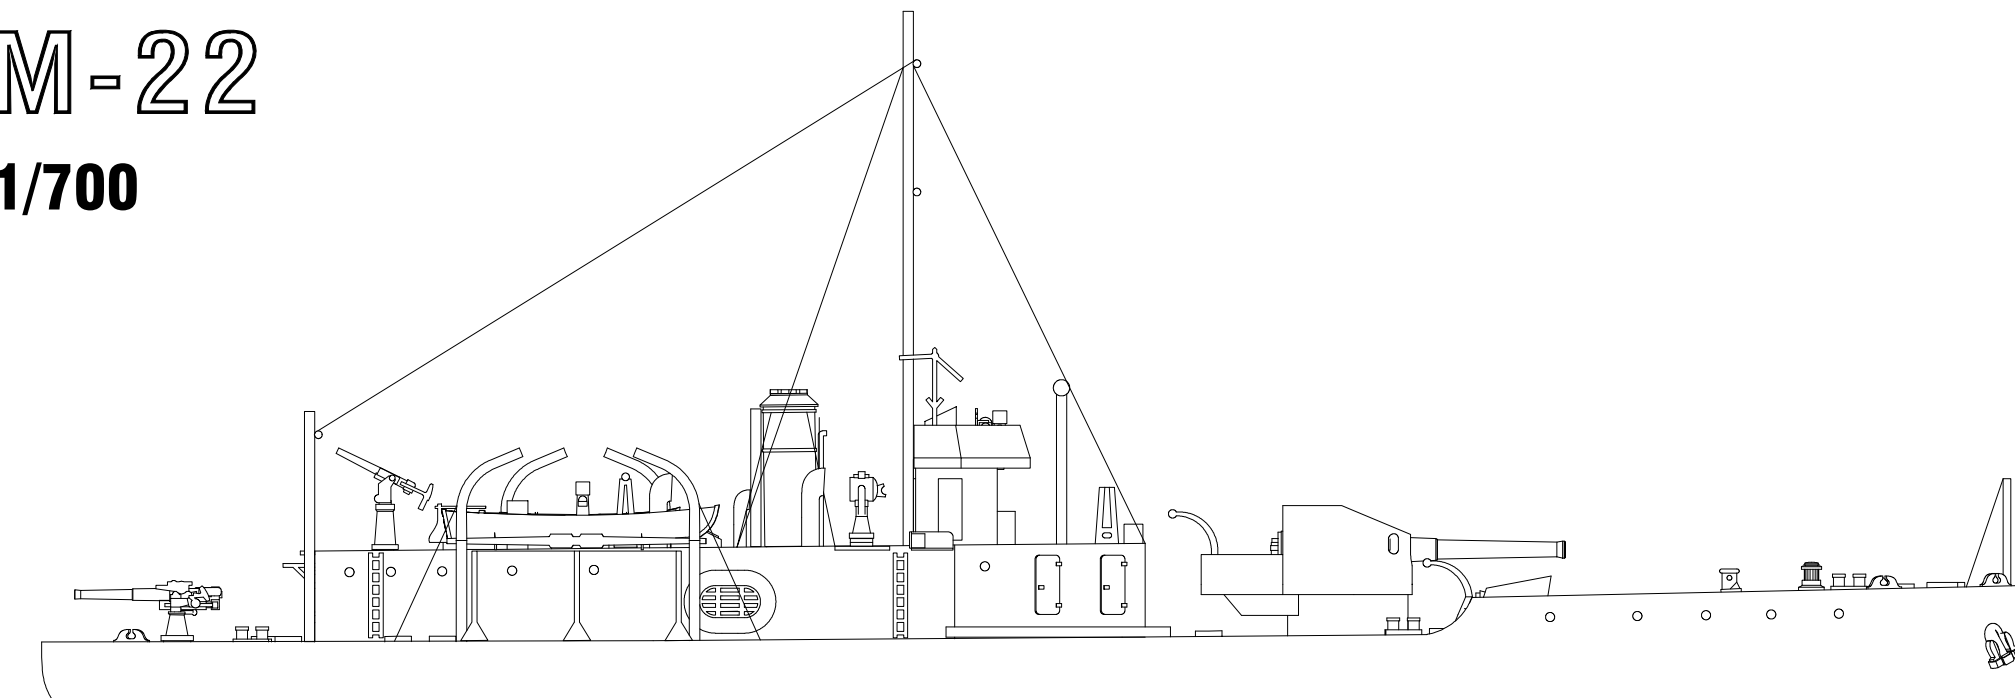

British M-class monitor, 1915

M-22

1/700

70681 HMS M-15-M-33 monitor ,70682-70688

Please note that the assembly guide reflects the position of the parts when installed only, and not the exact order of the assembly.
To download the assembly instructions in PDF (high resolution) please visit www.combrig-models.com