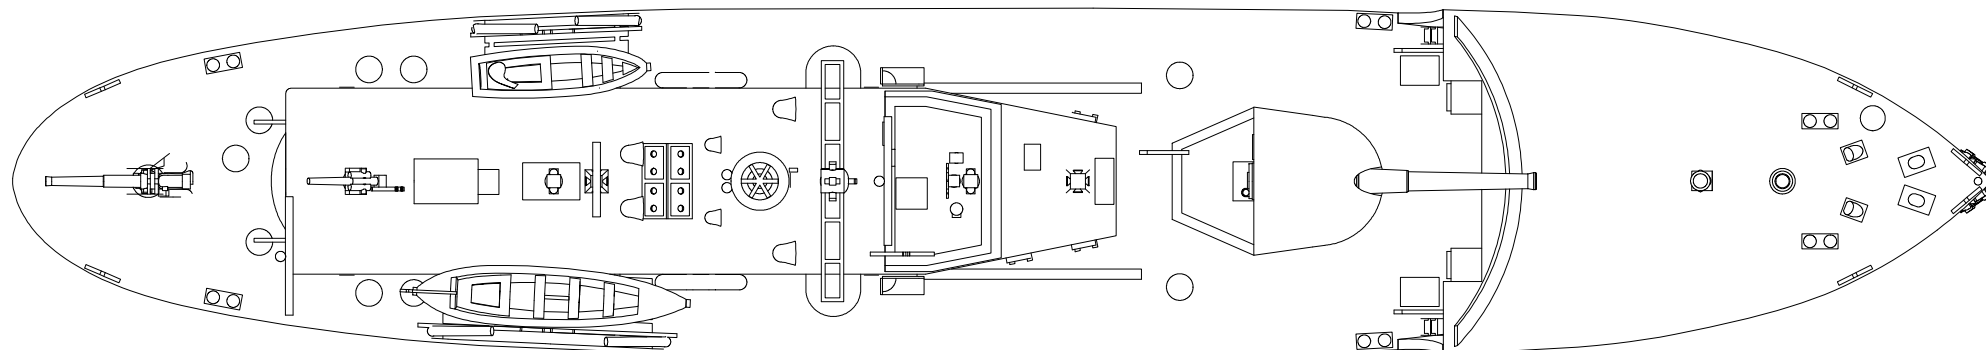

British M-class monitor, 1915

M-22

1/700

70681 HMS M-15-M-33 monitor ,70682-70688

Please note that the assembly guide reflects the position of the parts when installed only, and not the exact order of the assembly.
To download the assembly instructions in PDF (high resolution) please visit www.combrig-models.com