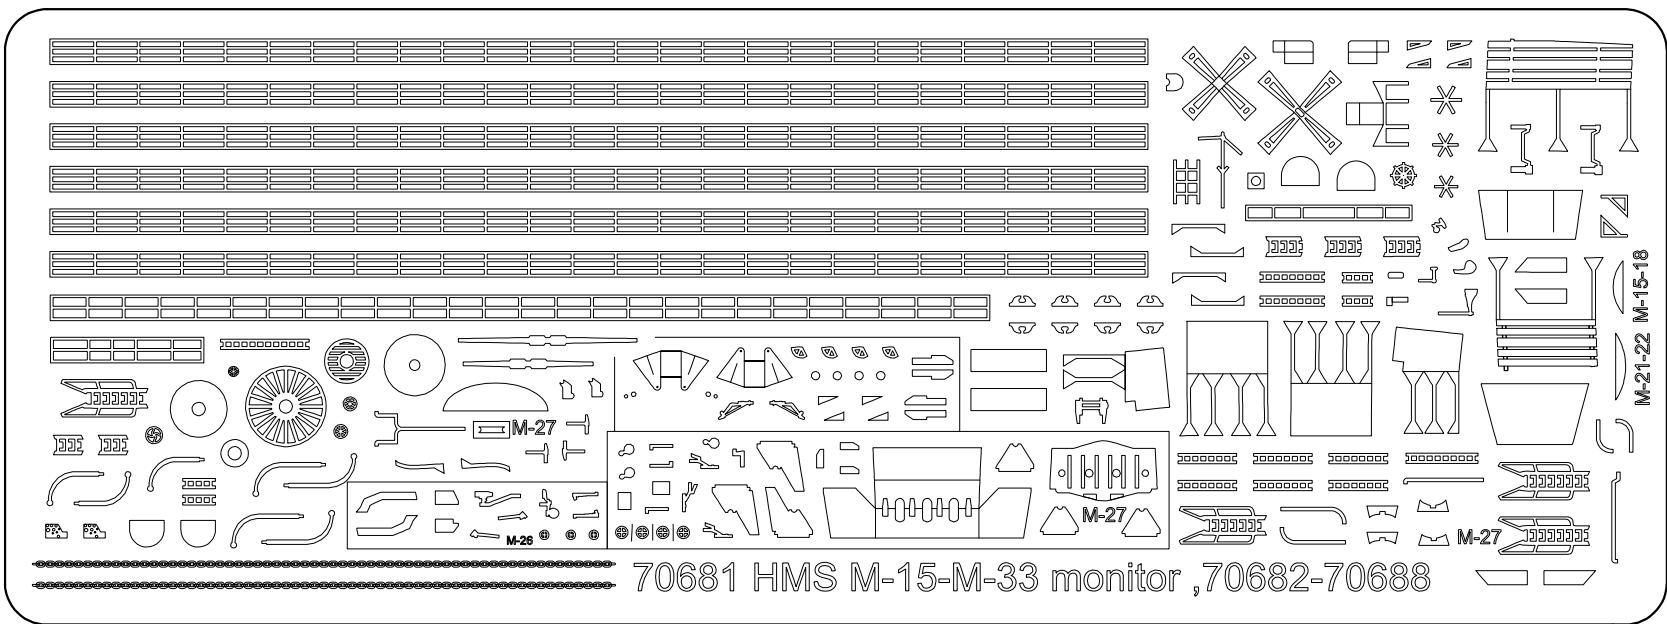

British M-class monitor, 1915

M-26

1/700

Please note that the assembly guide reflects the position of the parts when installed only, and not the exact order of the assembly.
To download the assembly instructions in PDF (high resolution) please visit www.combrig-models.com