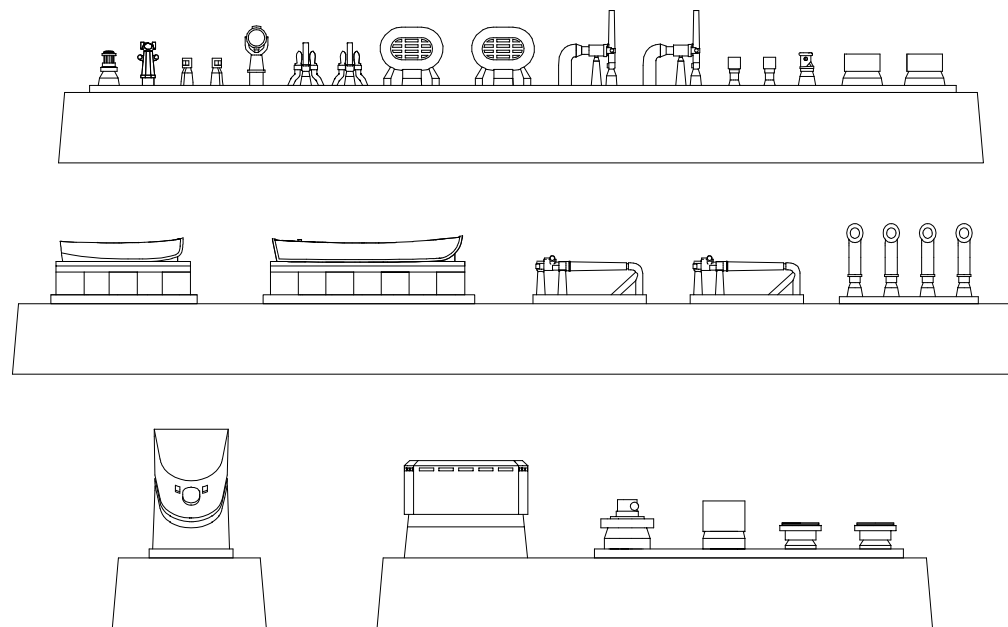

British M-class monitor, 1915

M-26

1/700

Please note that the assembly guide reflects the position of the parts when installed only, and not the exact order of the assembly.
To download the assembly instructions in PDF (high resolution) please visit www.combrig-models.com