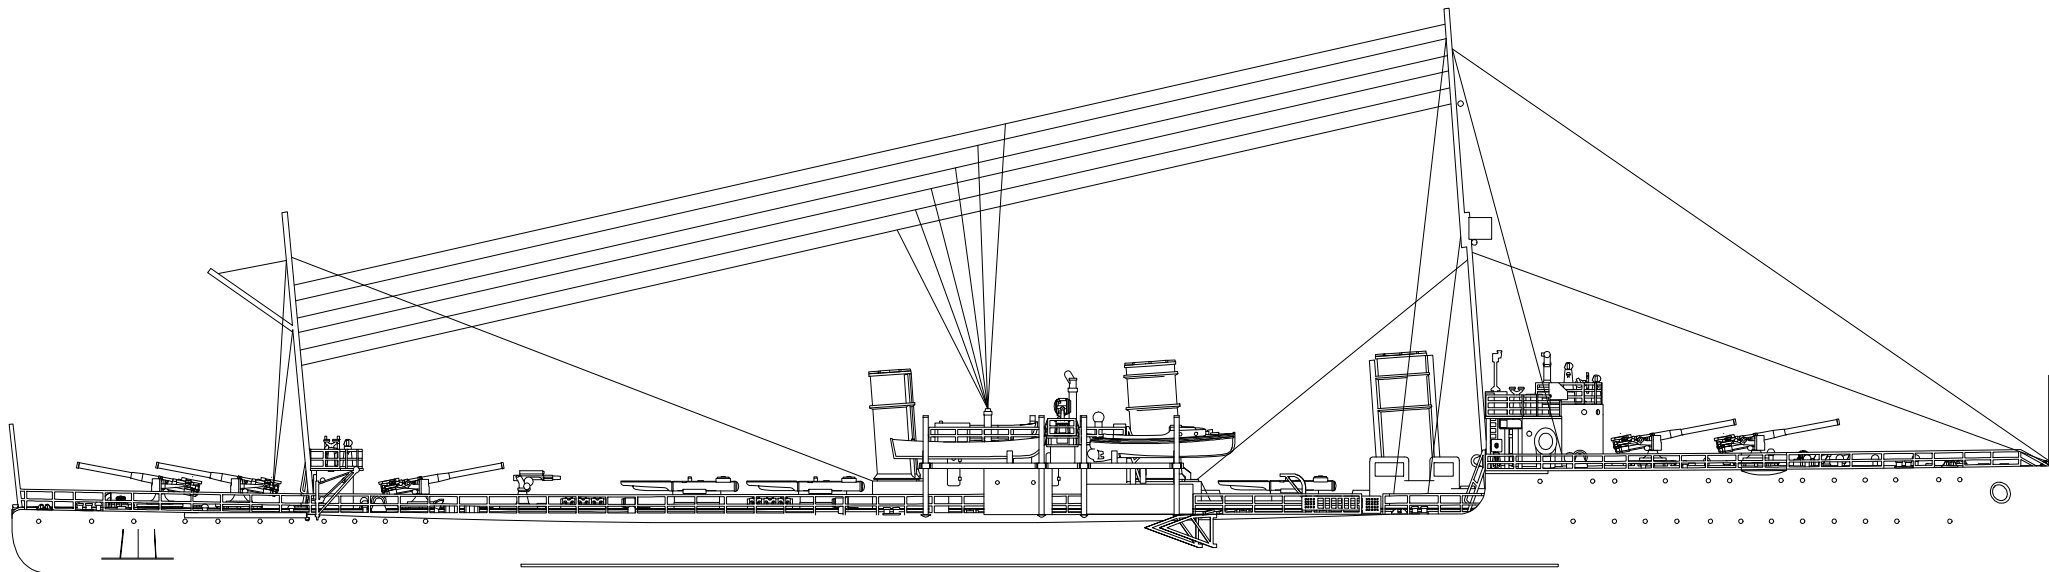

Russian destroyer
IZYASLAV
1/700

70800

self made pars

70800