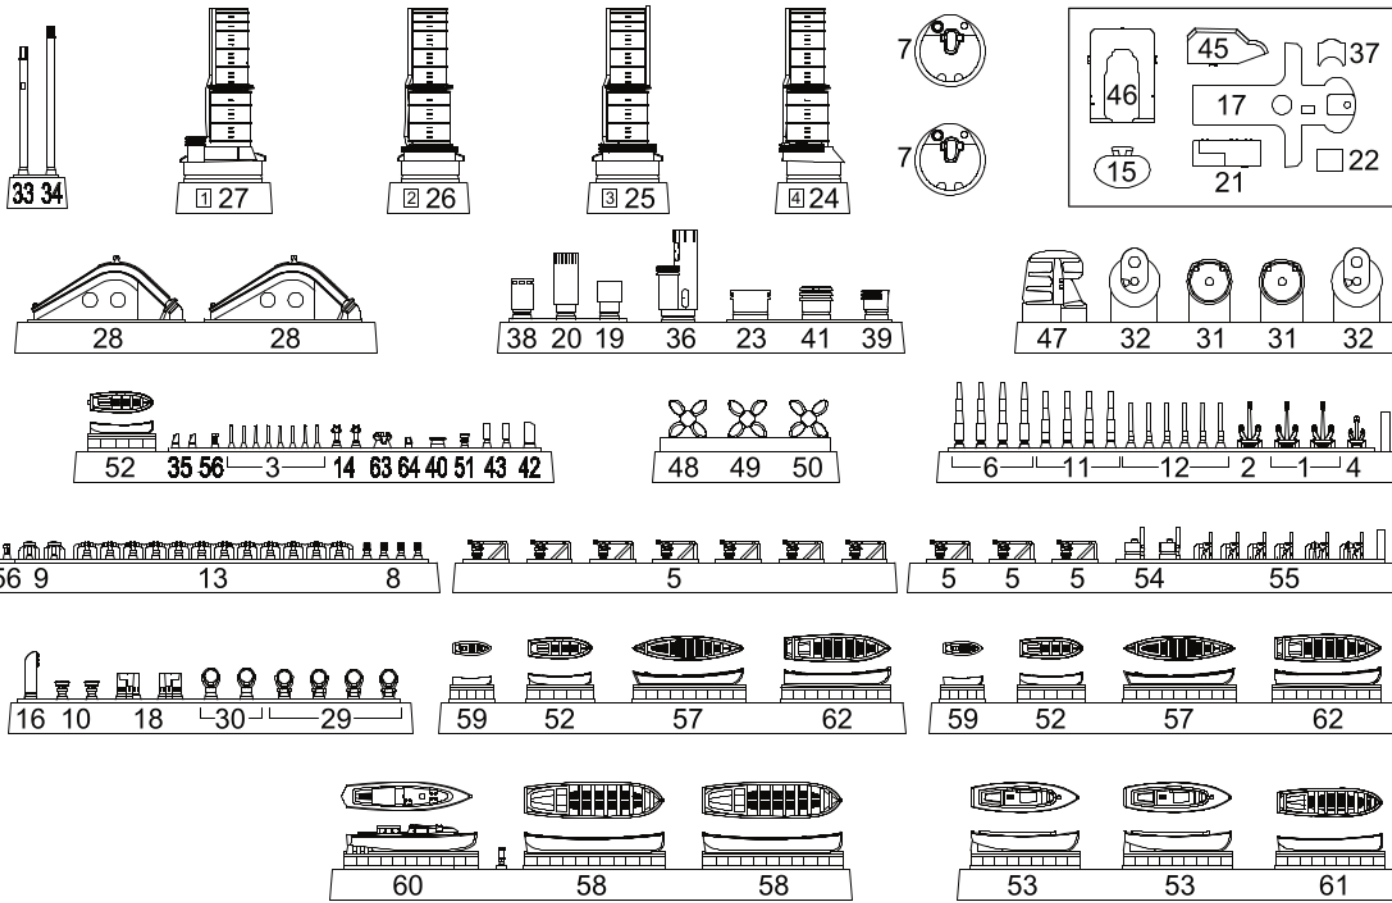

Armored Cruiser, 1908

SMS GNEISENAU

⚠ Please note that the assembly guide reflects the position of the parts when installed only, and not the exact order of the assembly.
 To download the assembly instructions in PDF (high resolution) please visit www.combrig-models.com