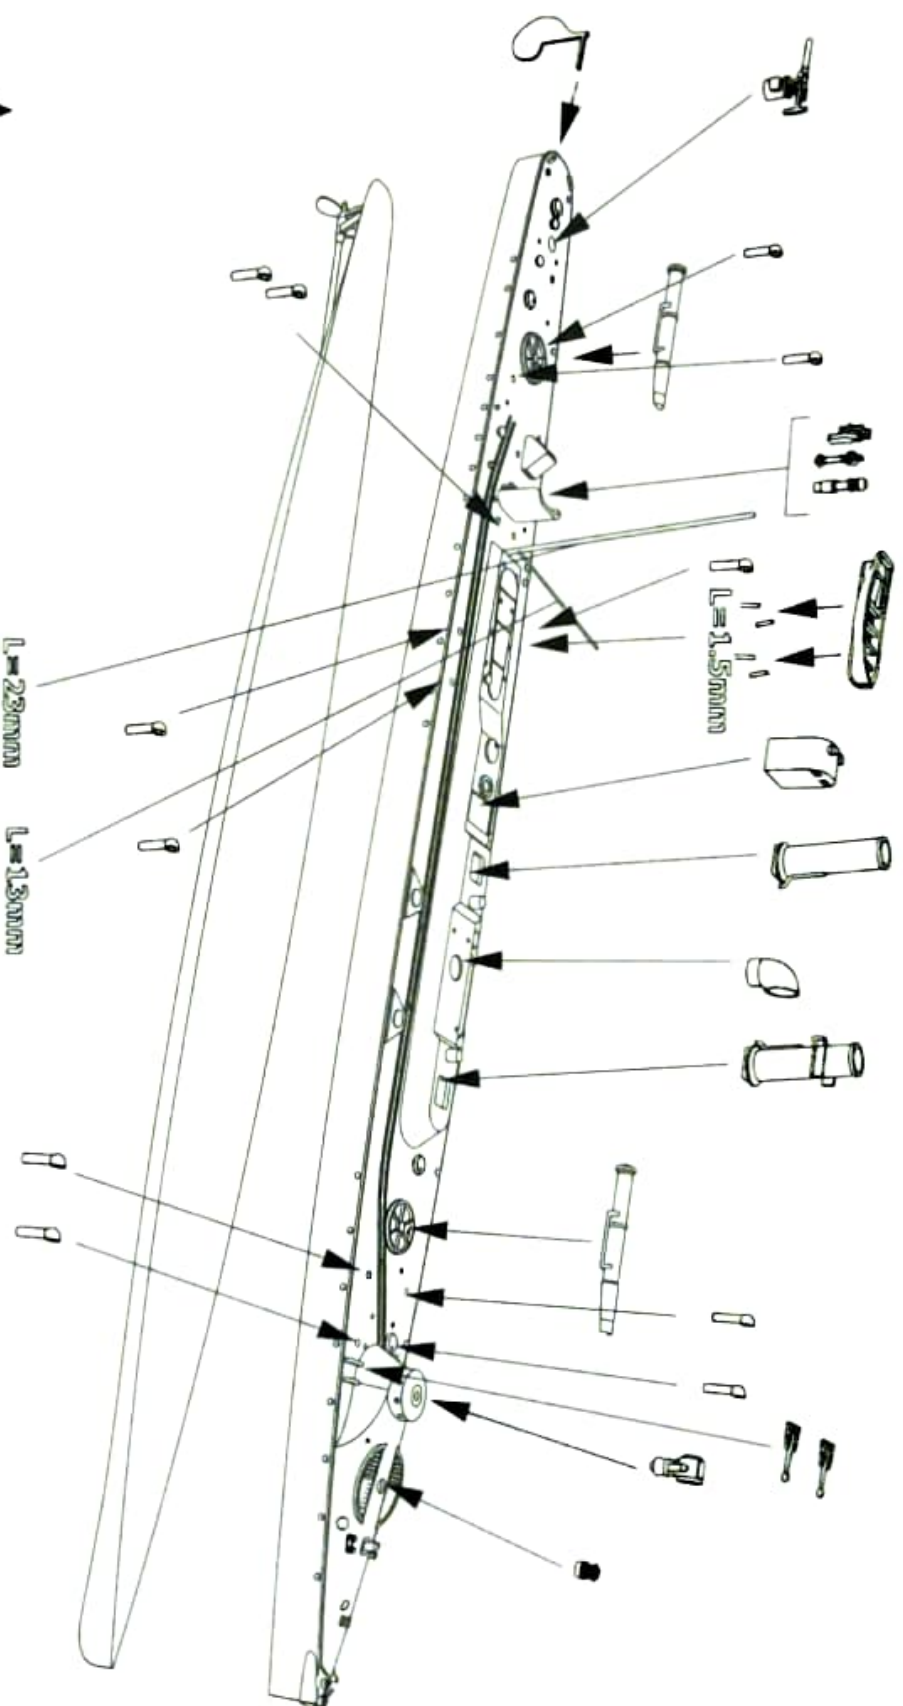

Destroyer, 1901

# IJN #39 Torpedo Boat

**KOM**  
**SPITZ**  
Made in Russia

35147 For more info on Combrig kits see:

[www.combrig-models.com](http://www.combrig-models.com)

[www.steehnavy.net](http://www.steehnavy.net)

[www.modelwarships.com](http://www.modelwarships.com)

1:350