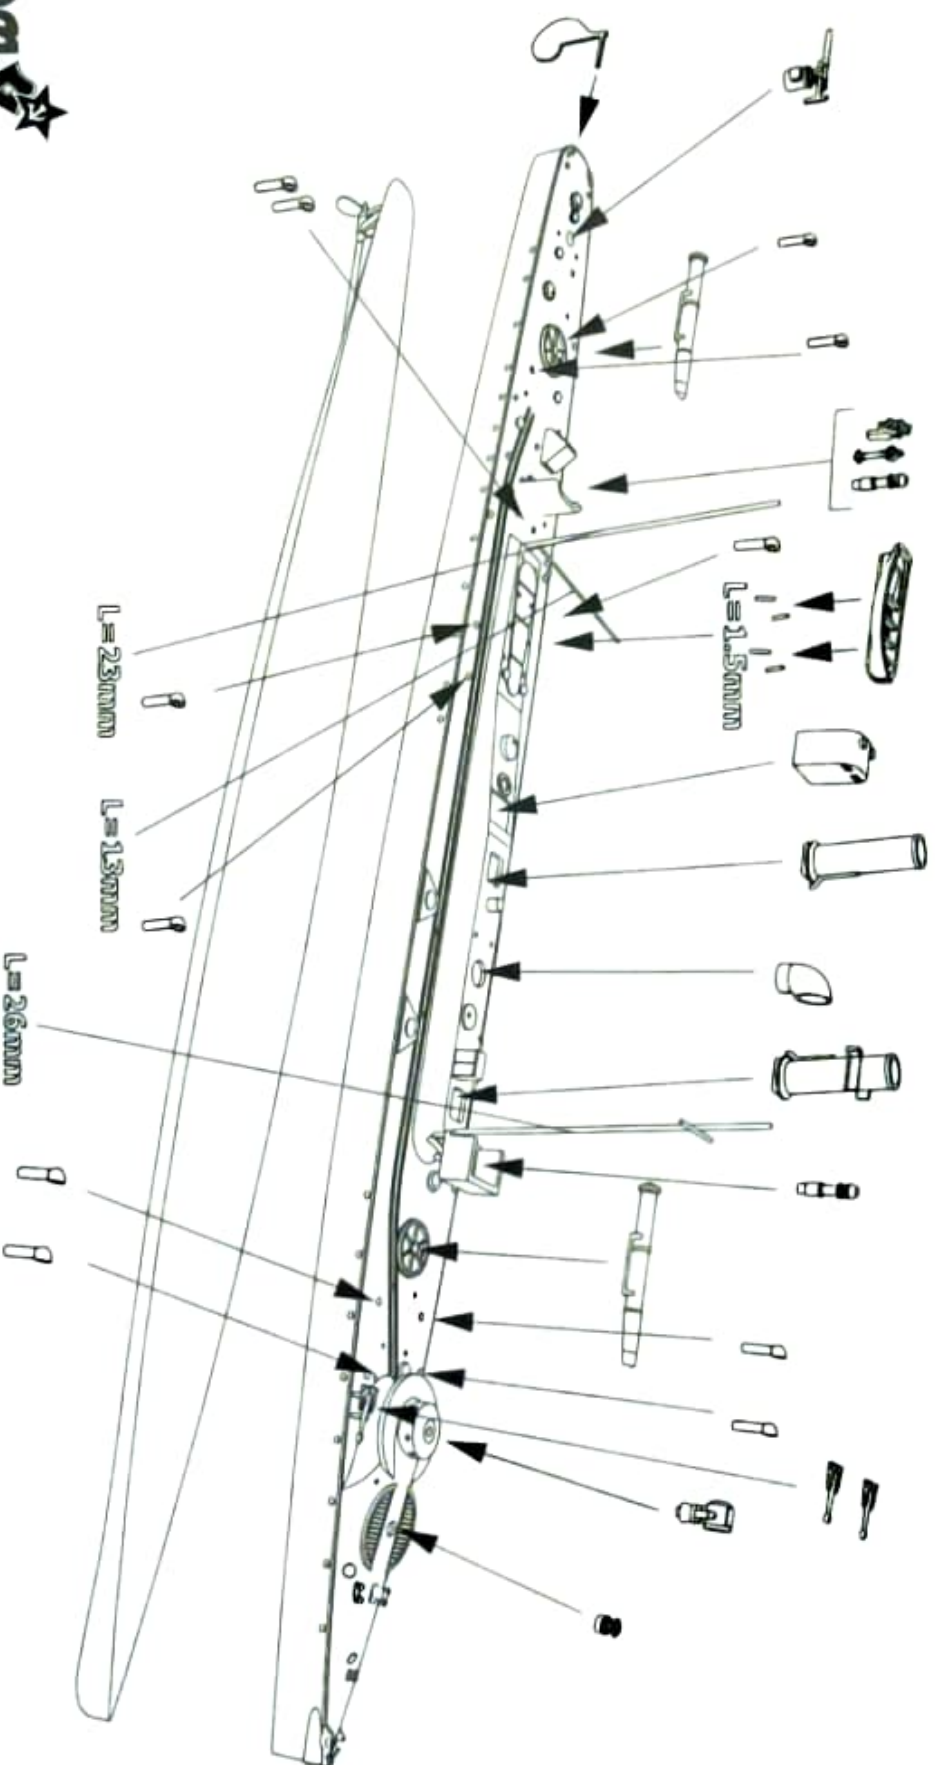

Destroyer, 1901

# IJN #66 Torpedo Boat

**Ком. В. БРНИ**  
Made in Russia

35148 For more info on Combrig kits see: [www.combrig-models.com](http://www.combrig-models.com) [www.steelnavy.net](http://www.steelnavy.net) [www.modelwarships.com](http://www.modelwarships.com) 1:350